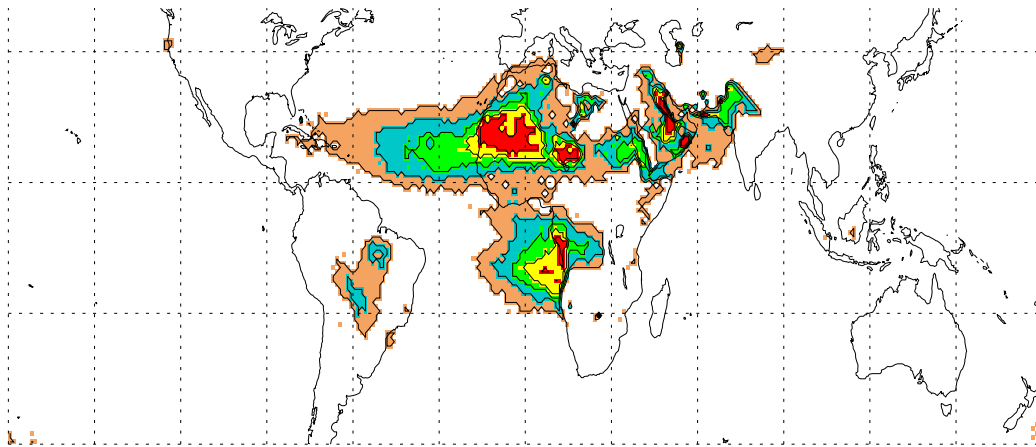

TOMS Smoke and Dust Detection

Jul-Sep, 1987

Jul-Sep, 1988