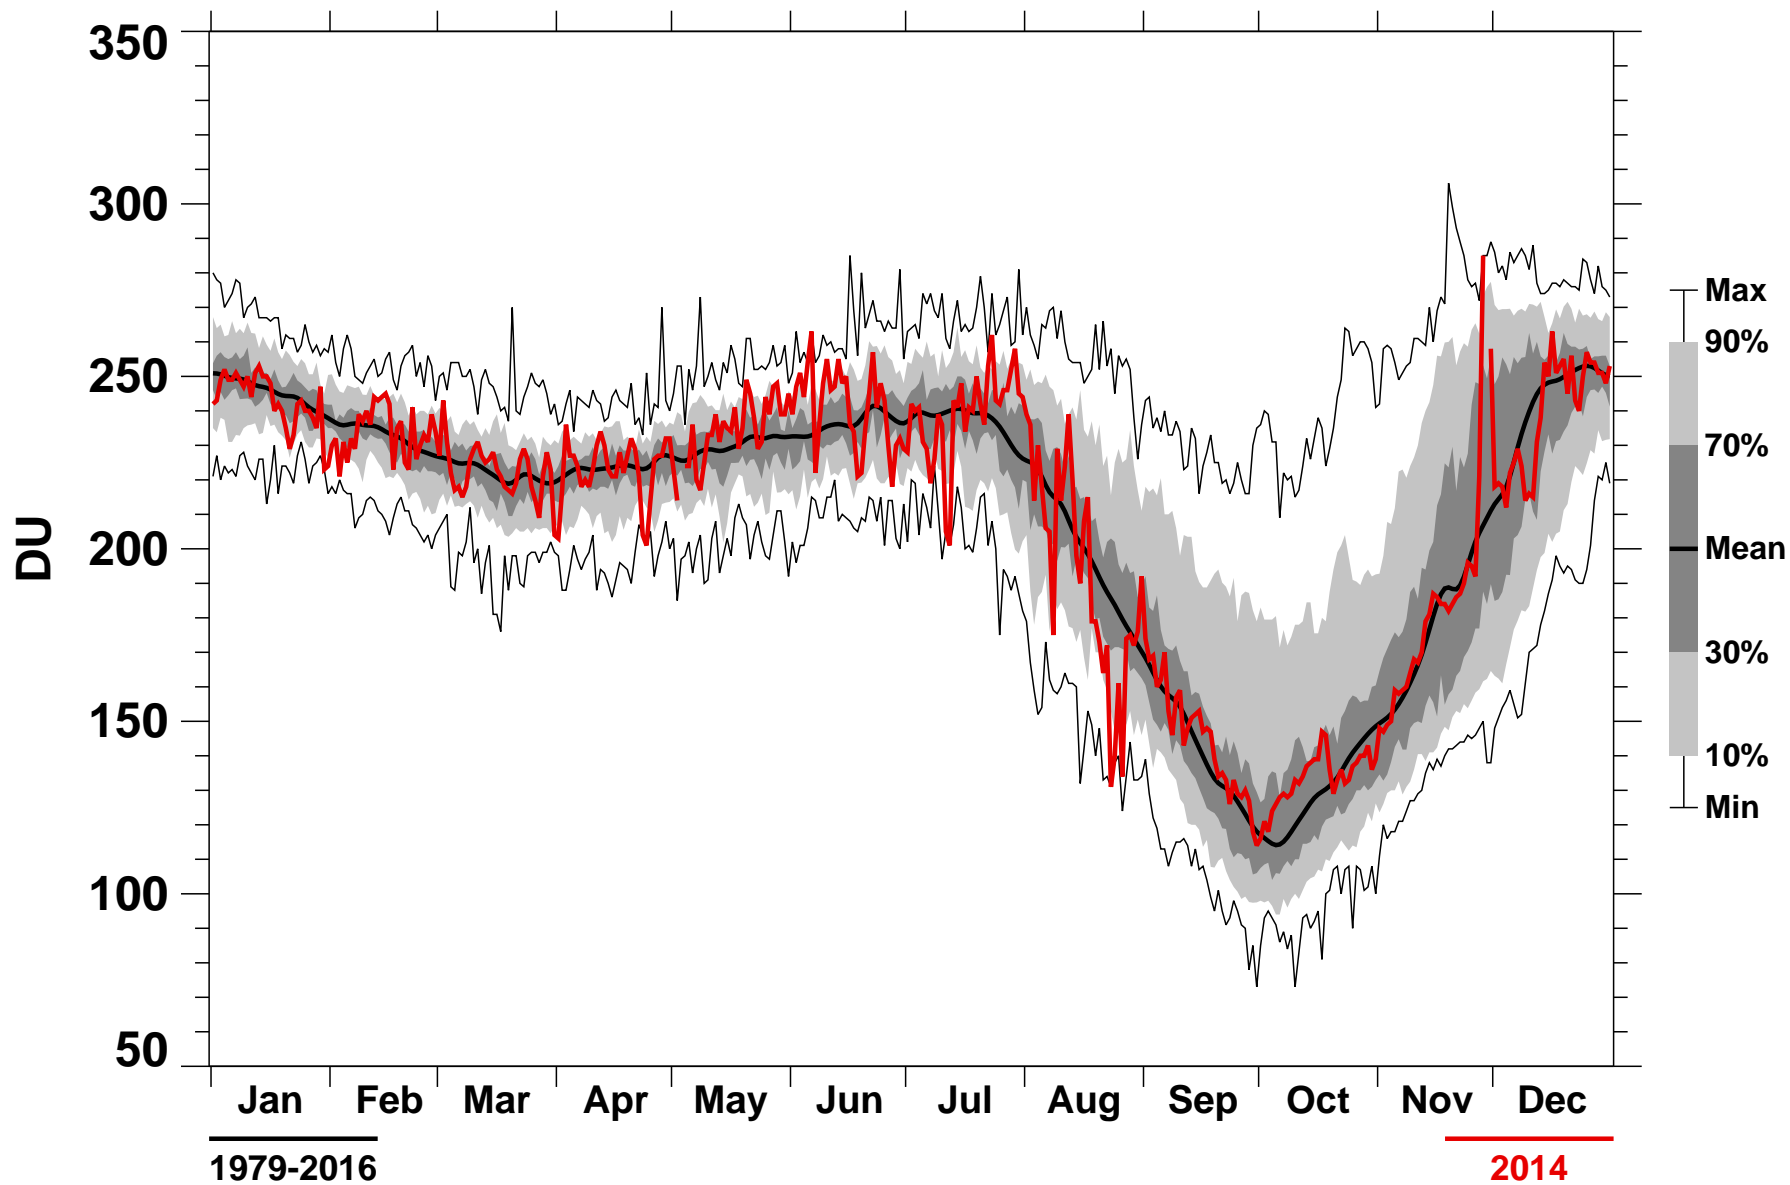

SH Minimum Ozone TOMS+OMI

1979-2016

2014