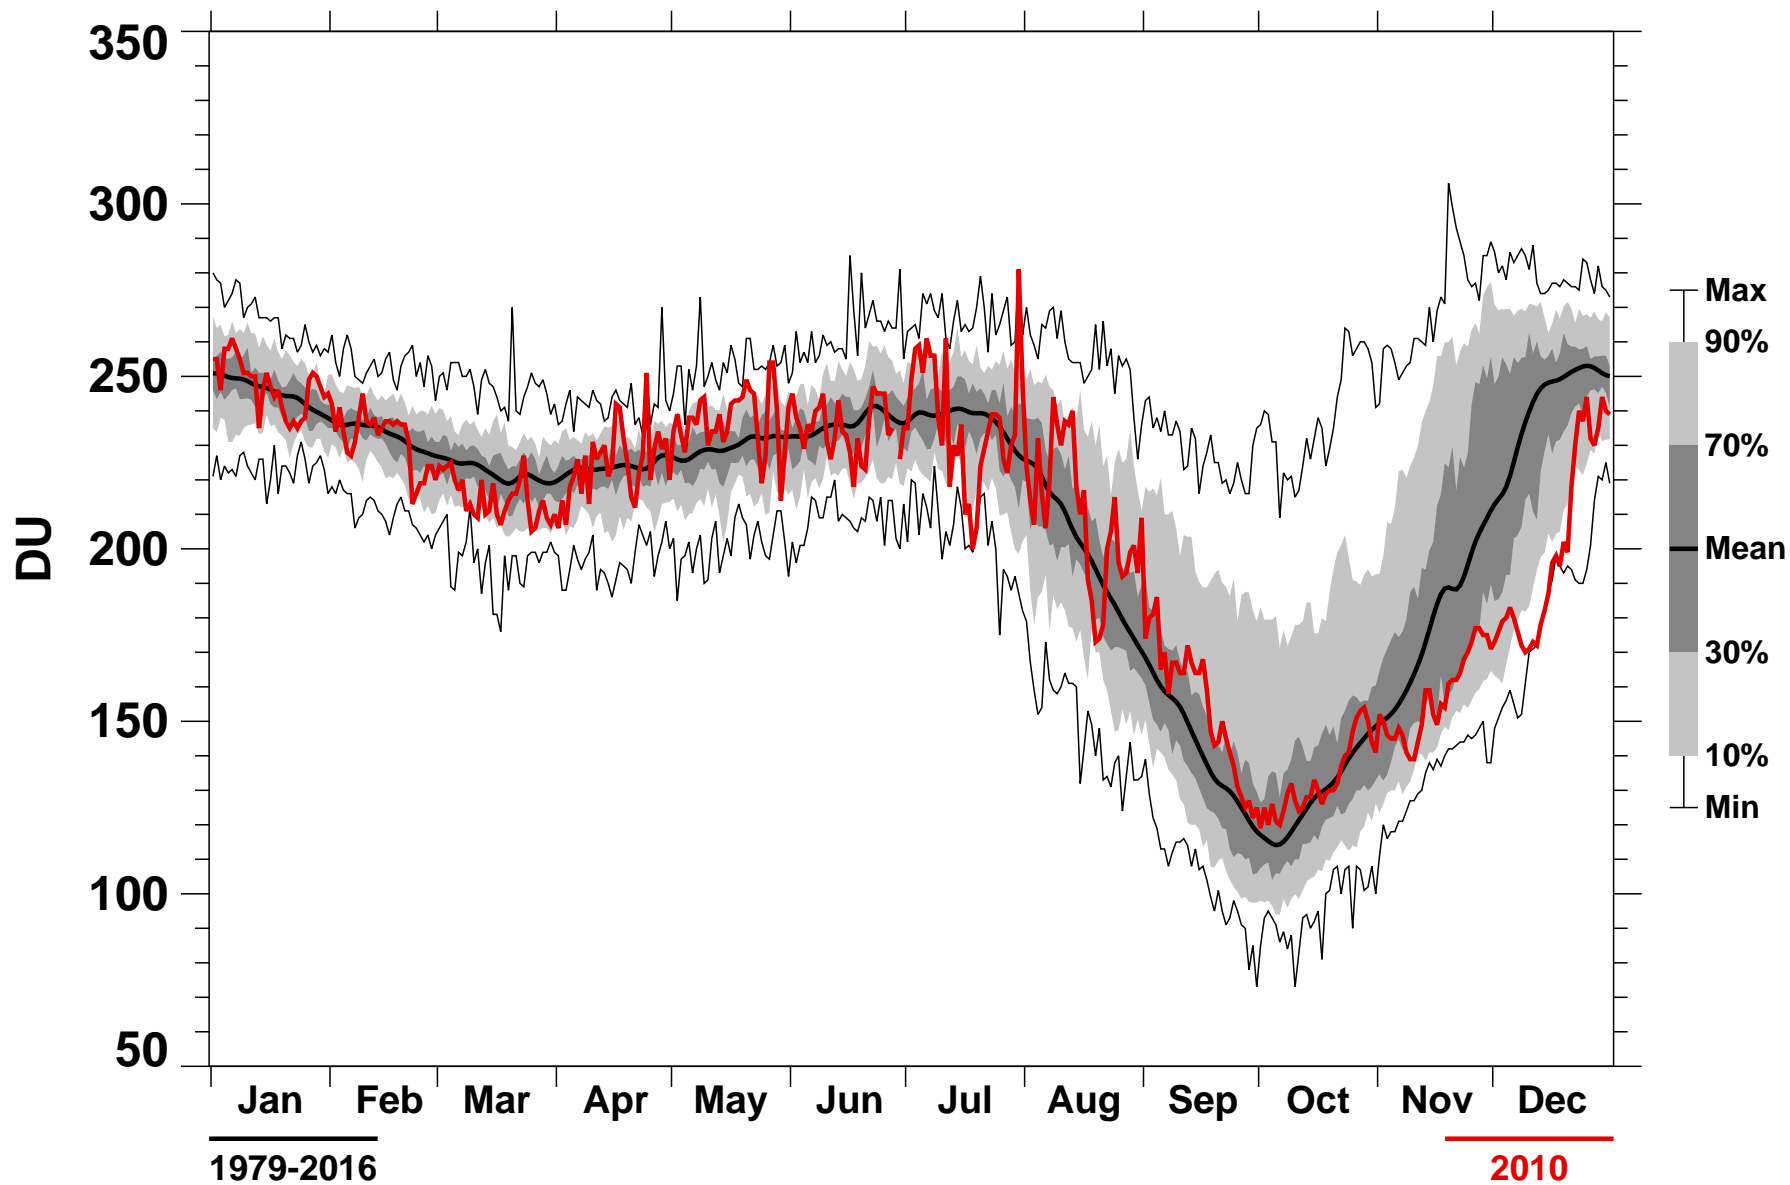

# SH Minimum Ozone TOMS+OMI

1979-2016

2010