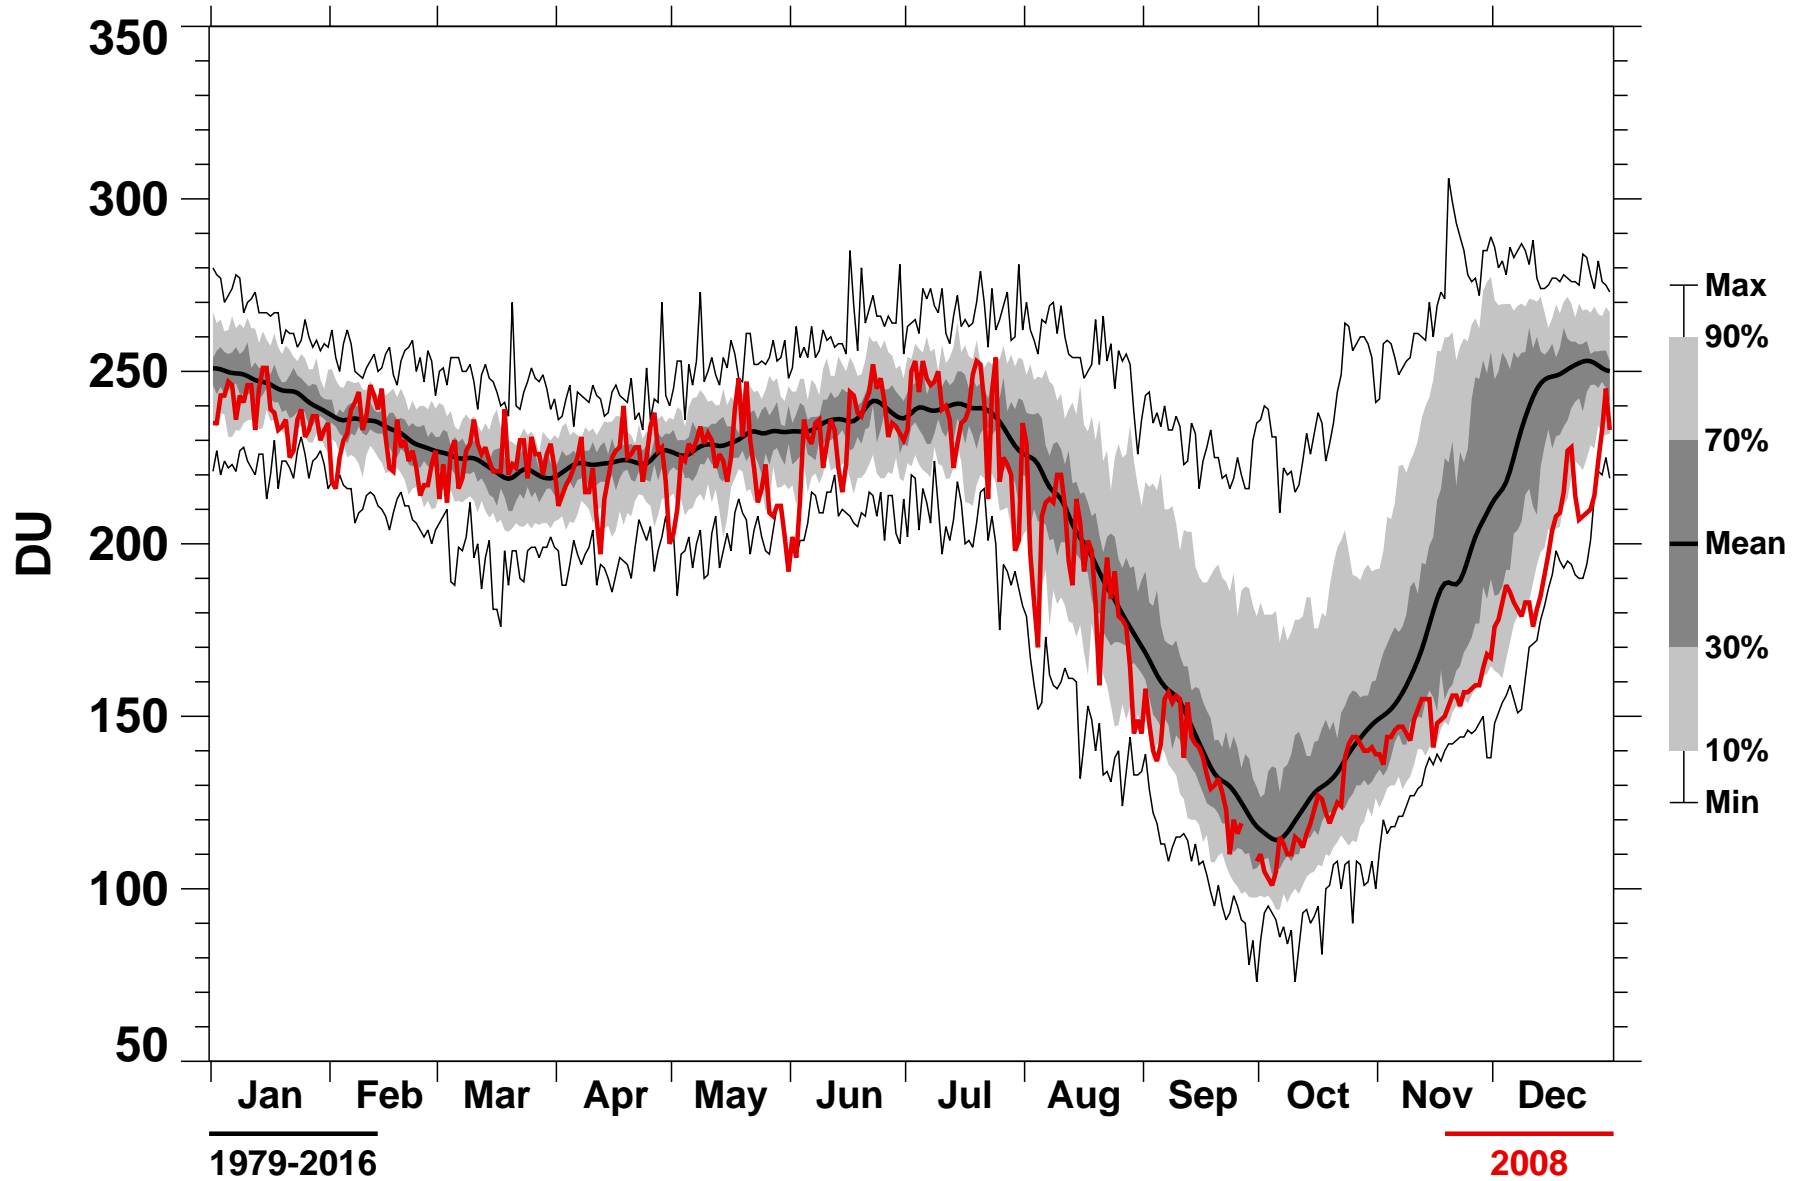

# SH Minimum Ozone TOMS+OMI

1979-2016

2008