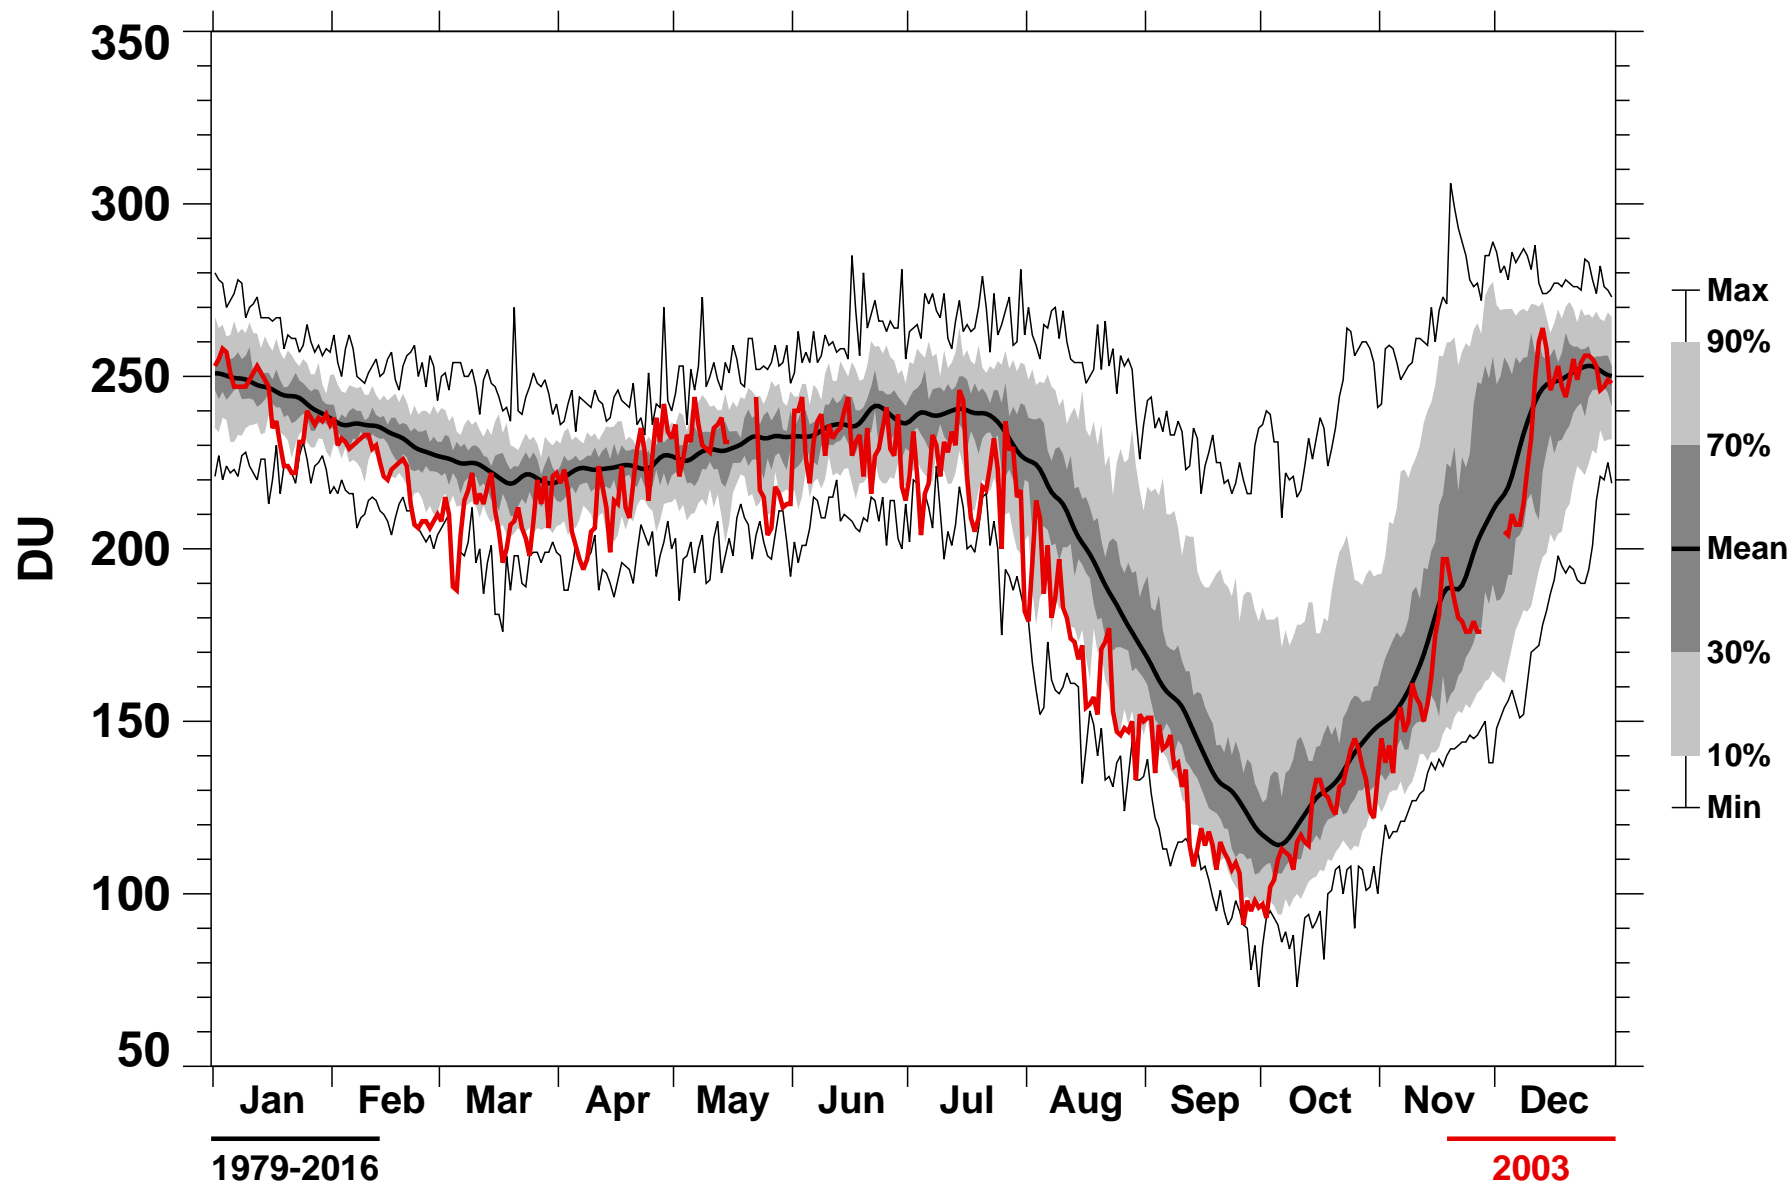

SH Minimum Ozone TOMS+OMI

1979-2016

2003