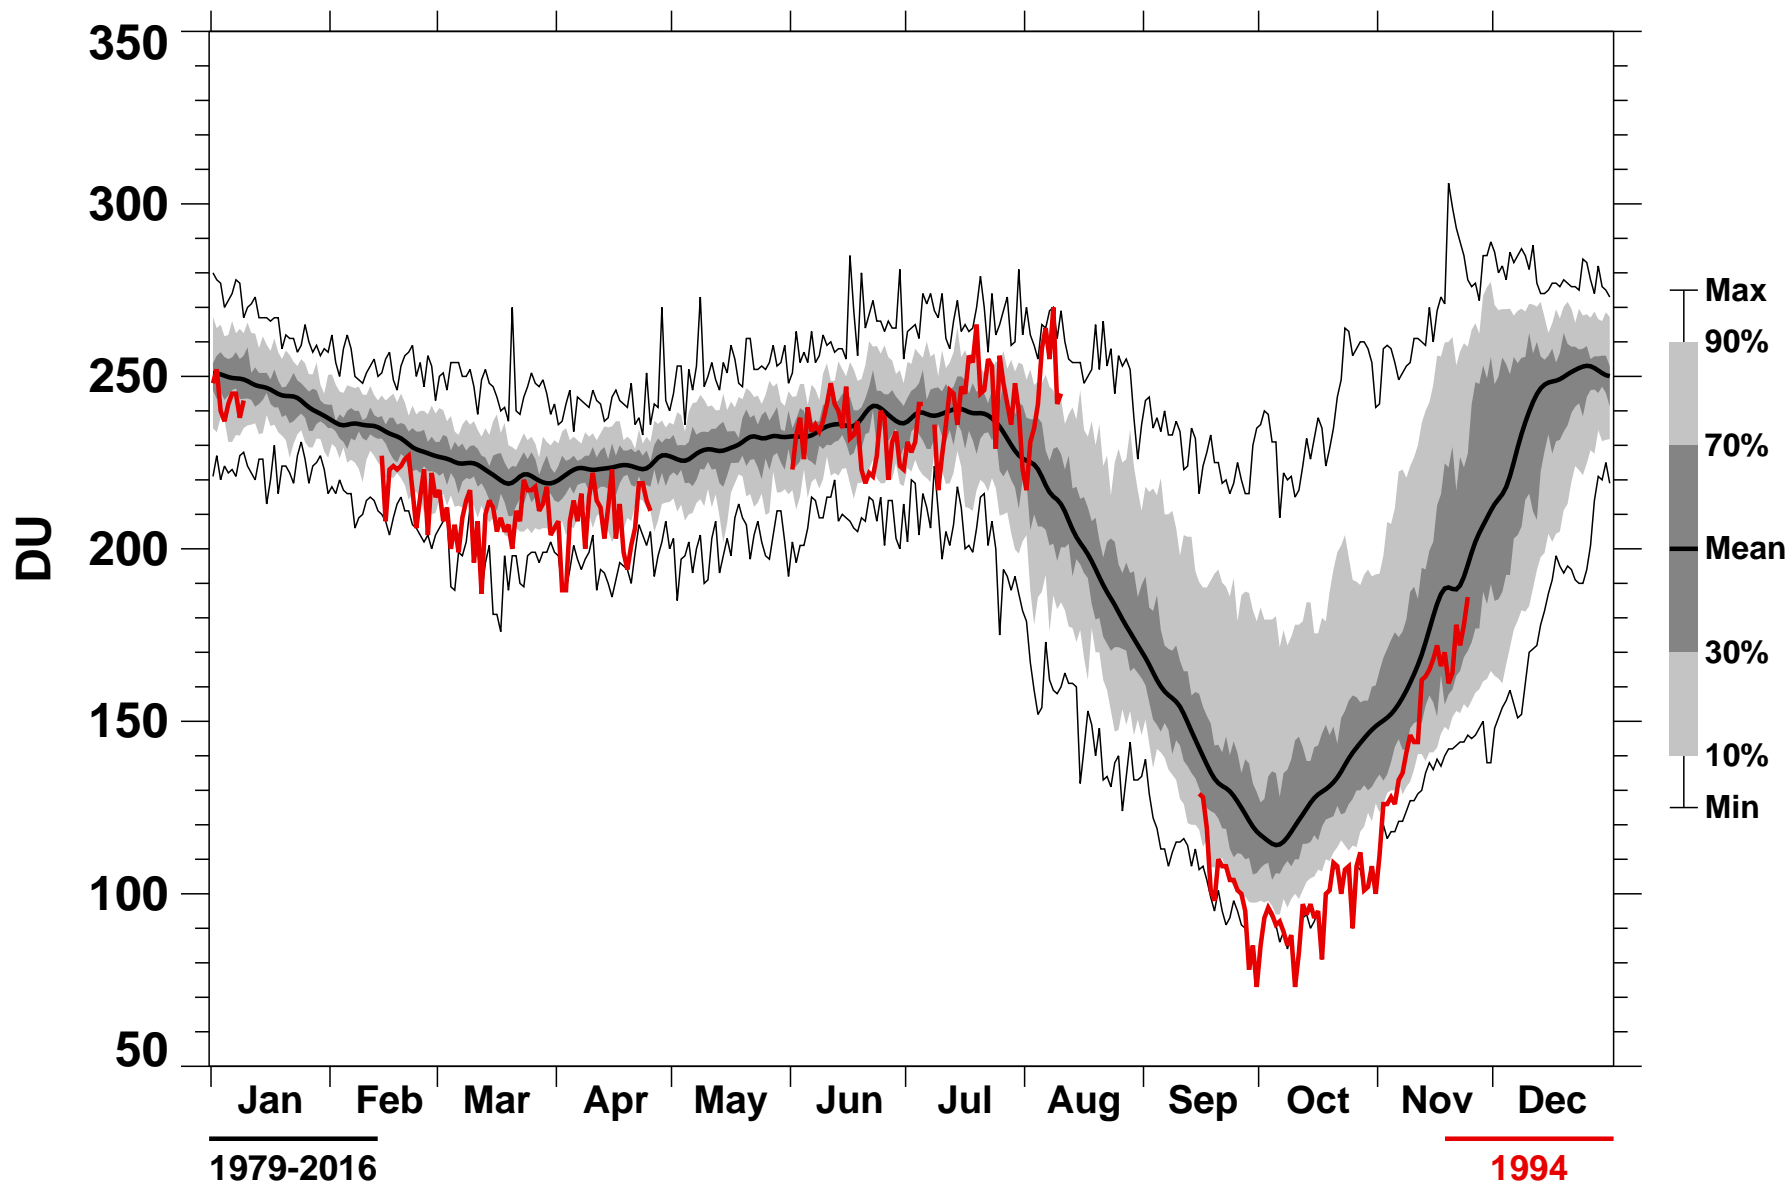

# SH Minimum Ozone TOMS+OMI

1979-2016

1994