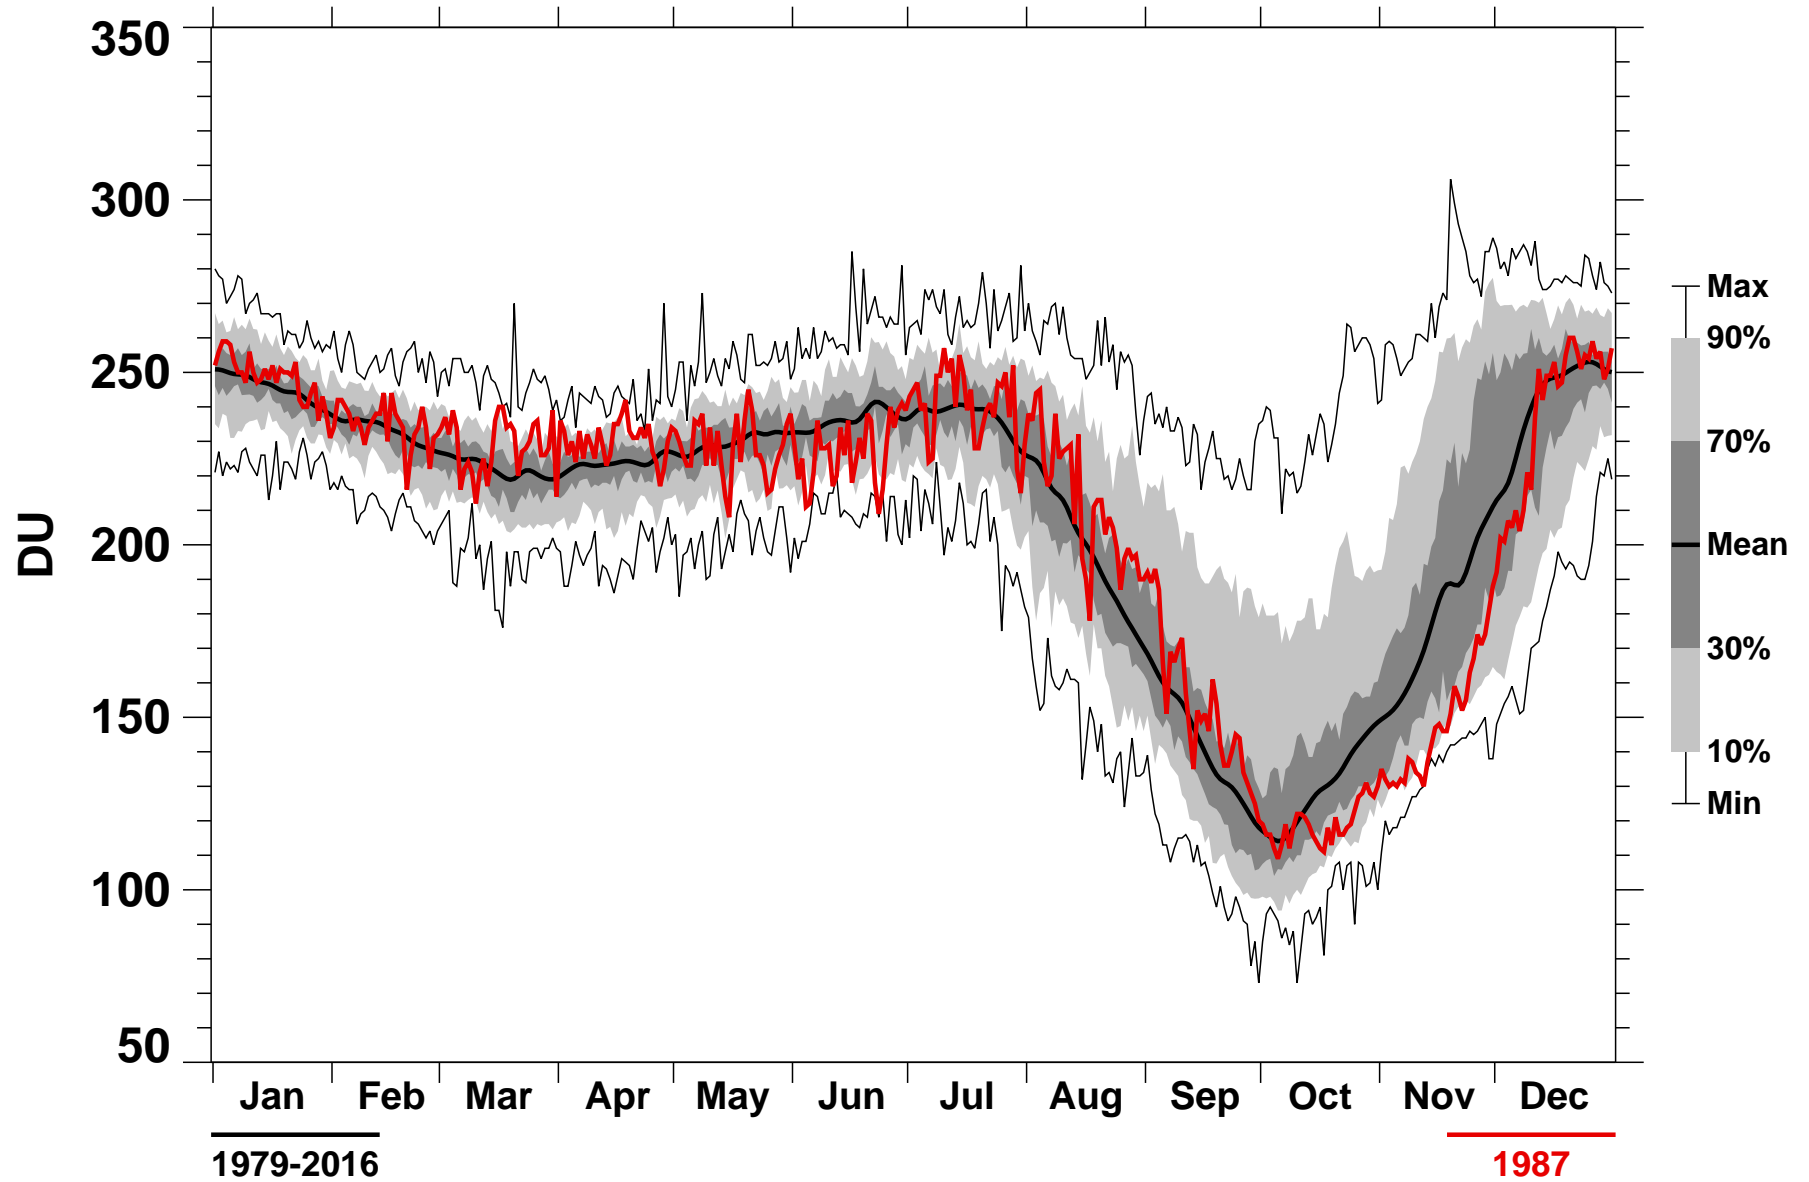

SH Minimum Ozone TOMS+OMI

1979-2016

1987