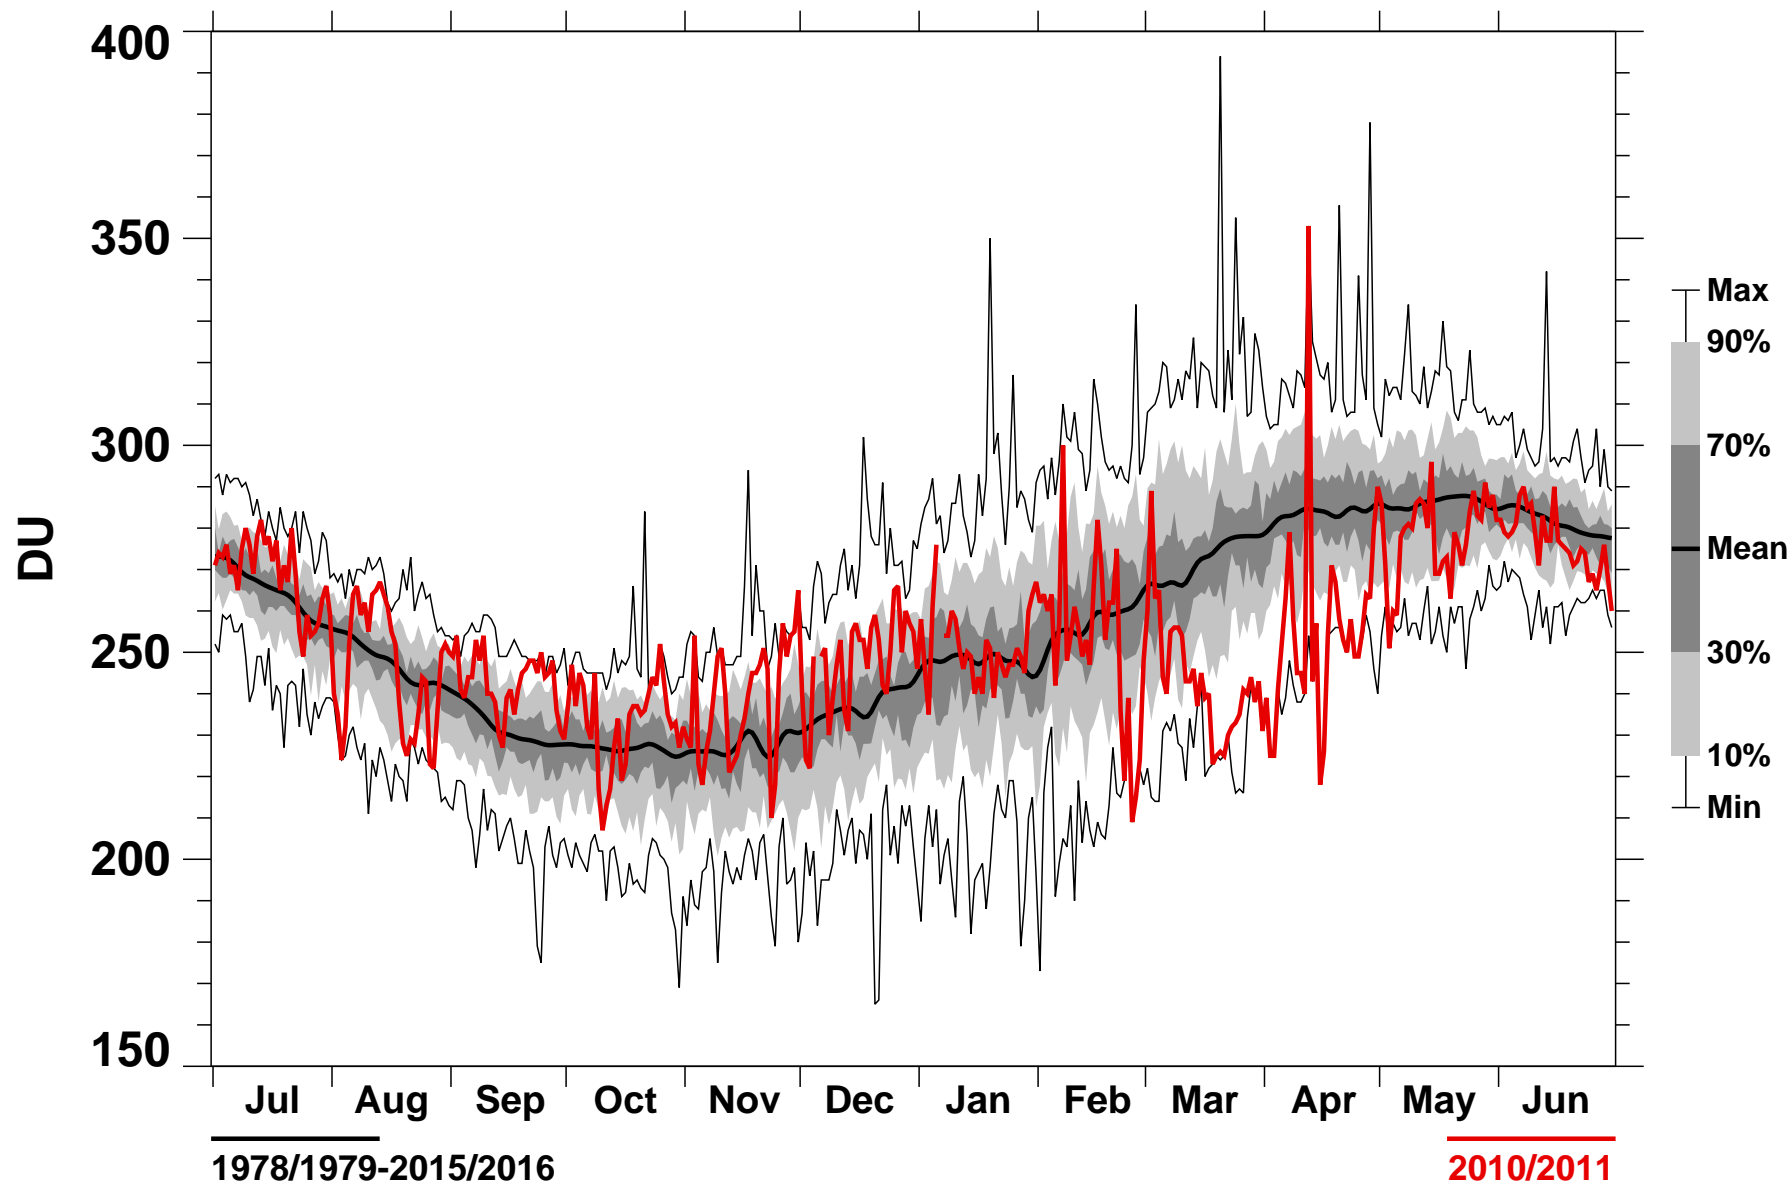

NH Minimum Ozone TOMS+OMI

1978/1979-2015/2016

2010/2011