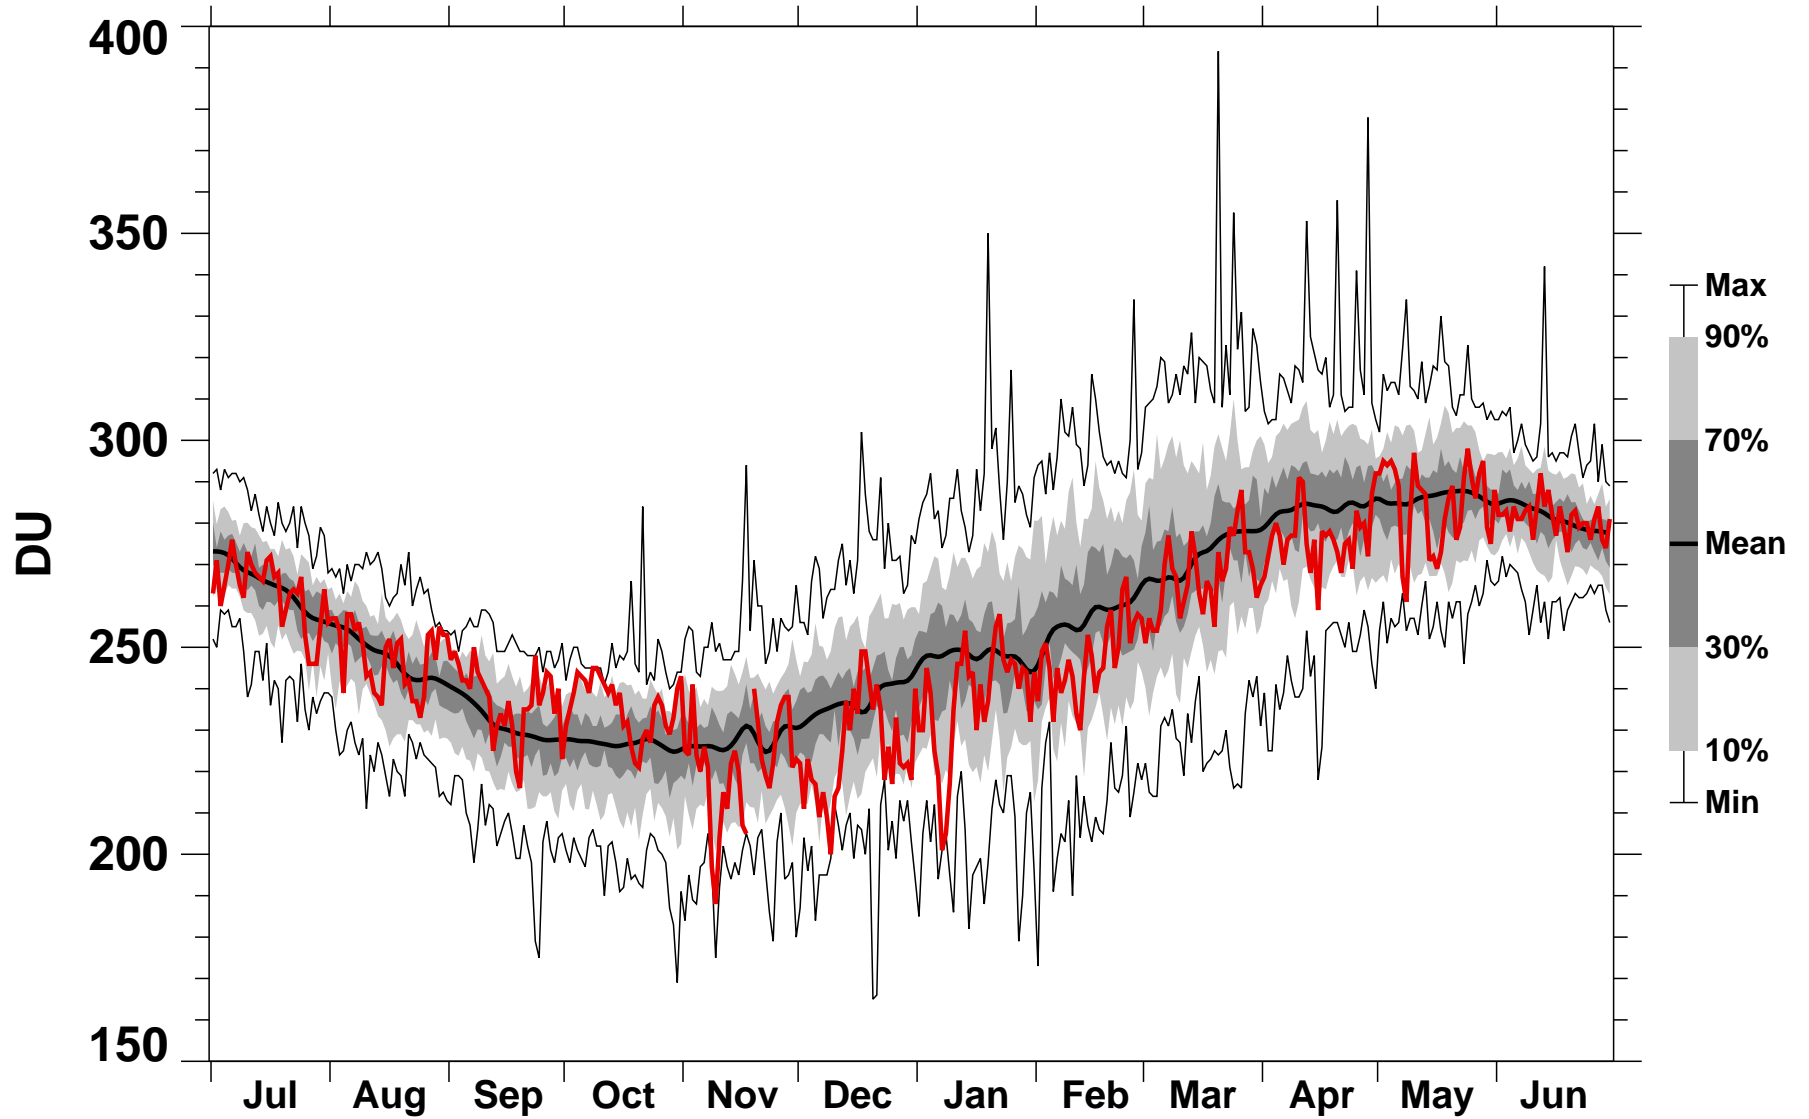

# NH Minimum Ozone TOMS+OMI

1978/1979-2015/2016

2001/2002