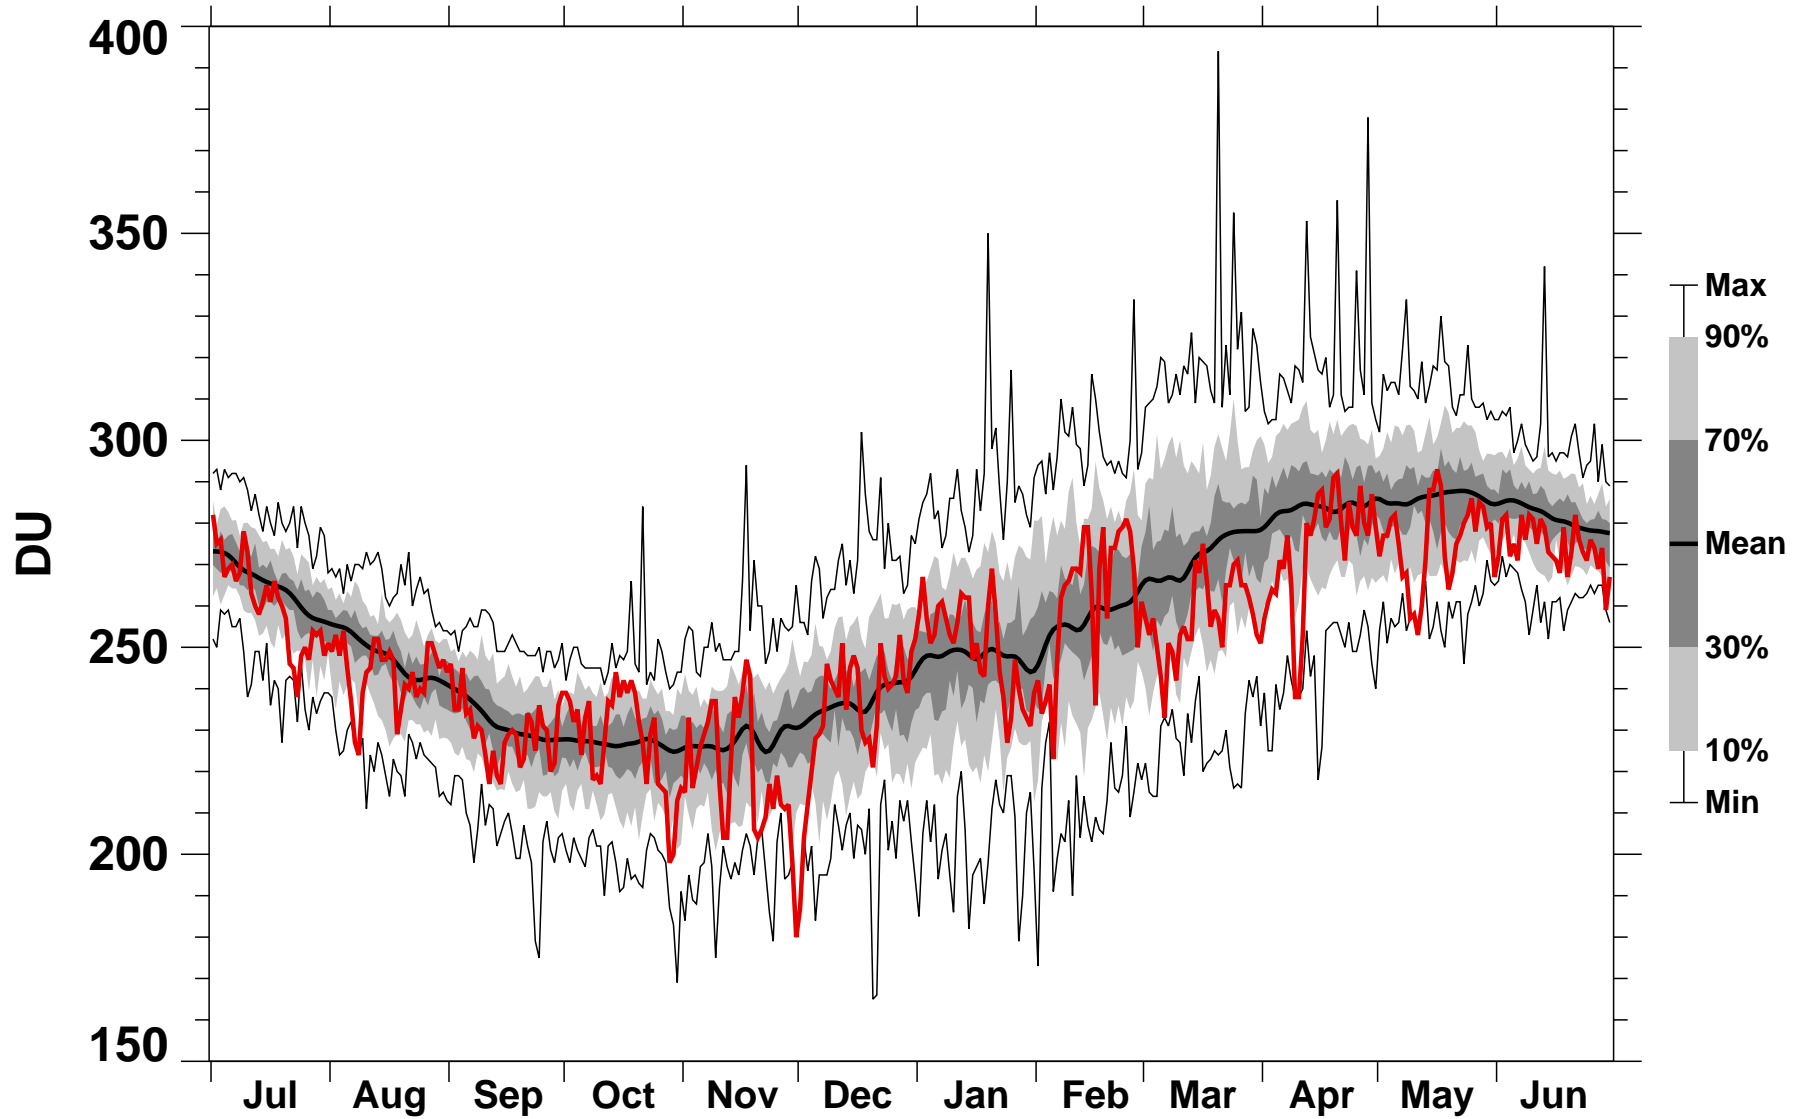

NH Minimum Ozone TOMS+OMI

1978/1979-2015/2016

1999/2000