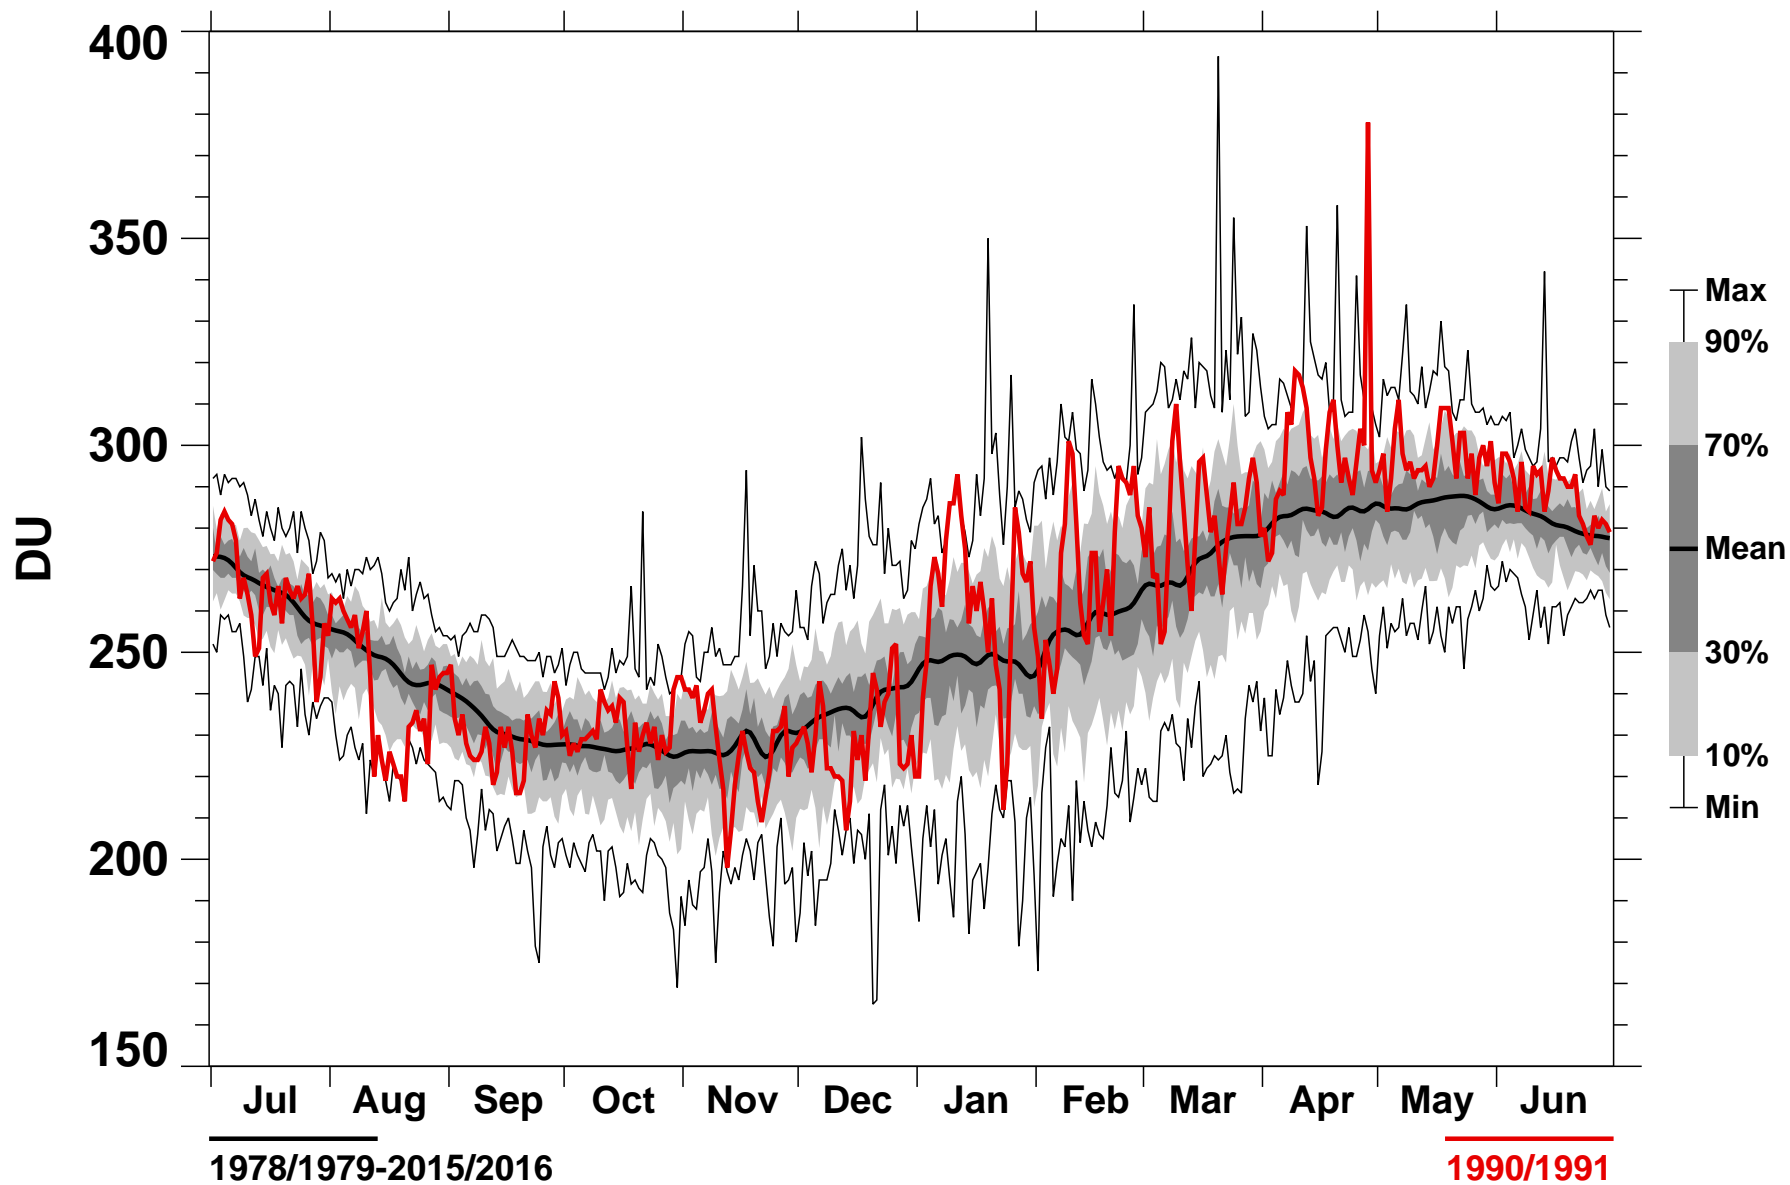

NH Minimum Ozone TOMS+OMI

1978/1979-2015/2016

1990/1991