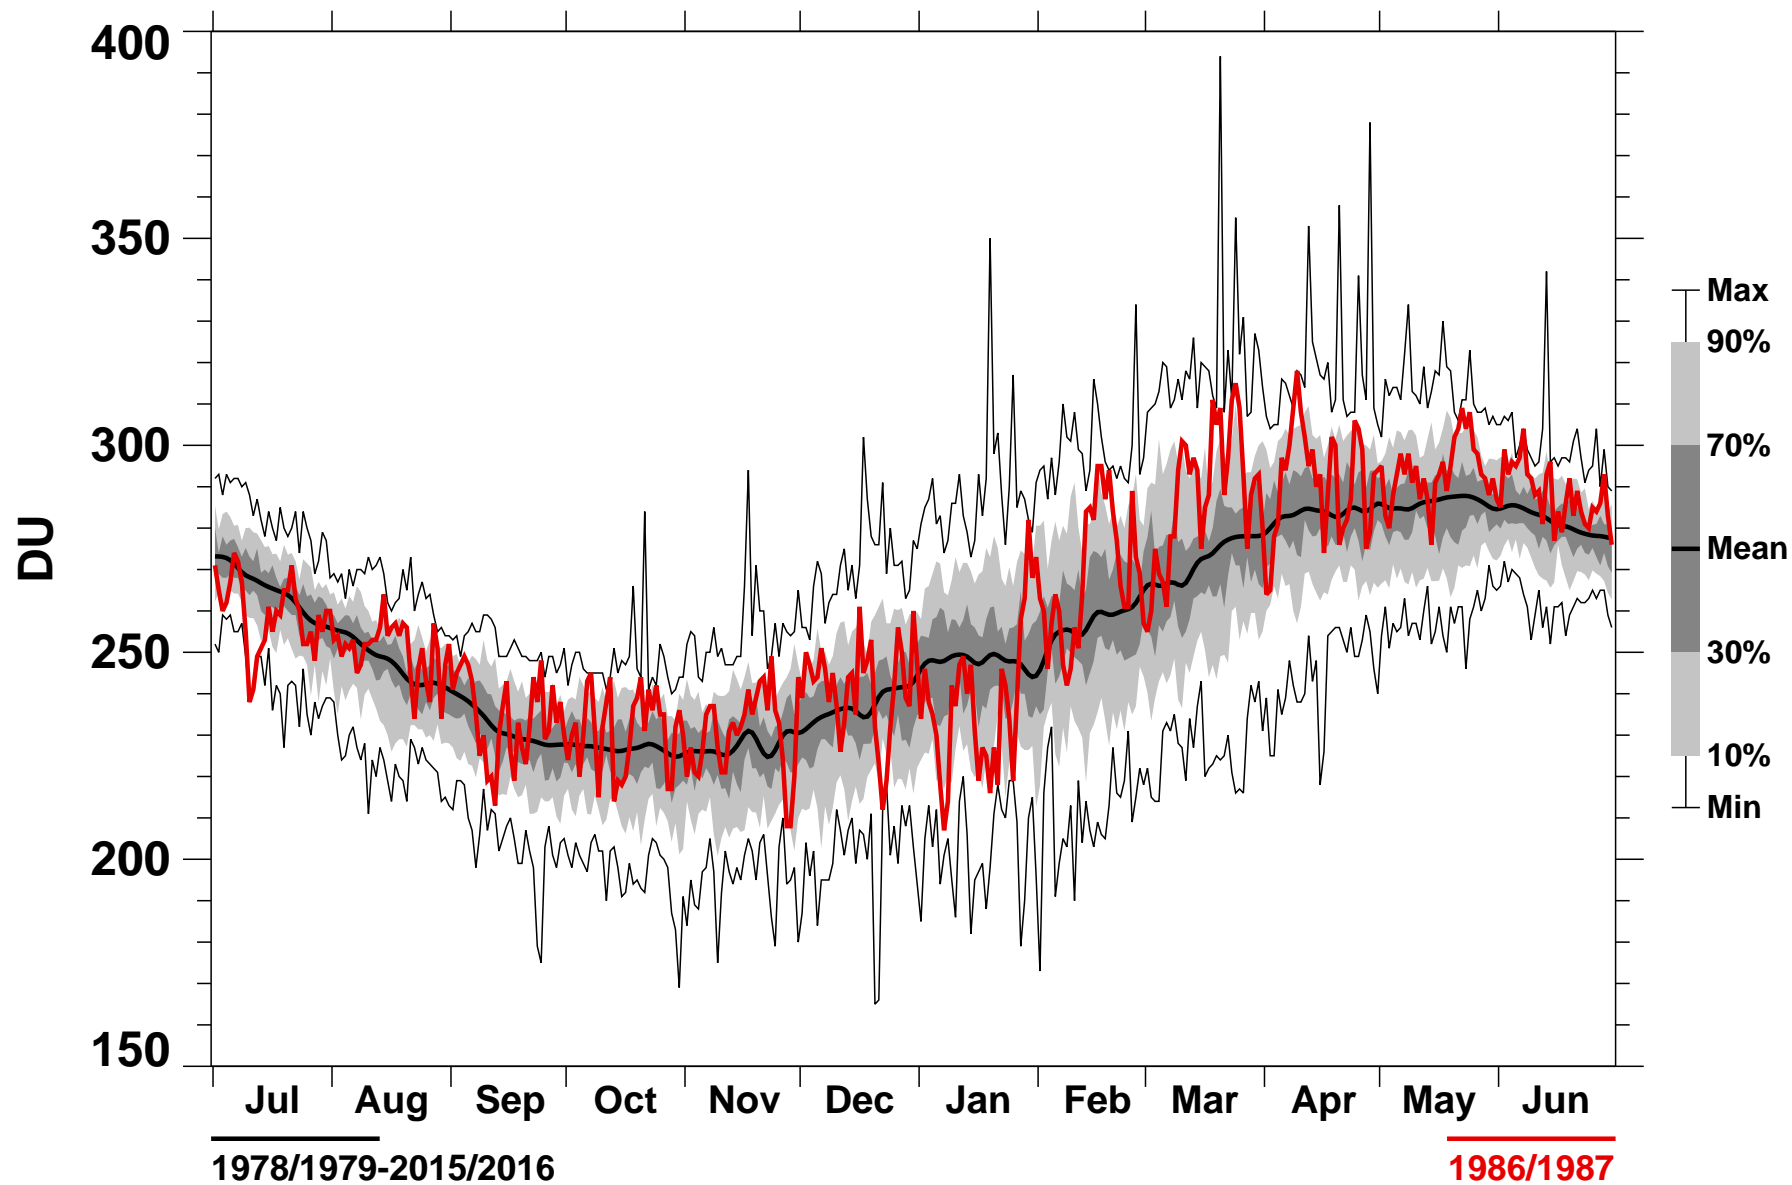

NH Minimum Ozone TOMS+OMI

1978/1979-2015/2016

1986/1987