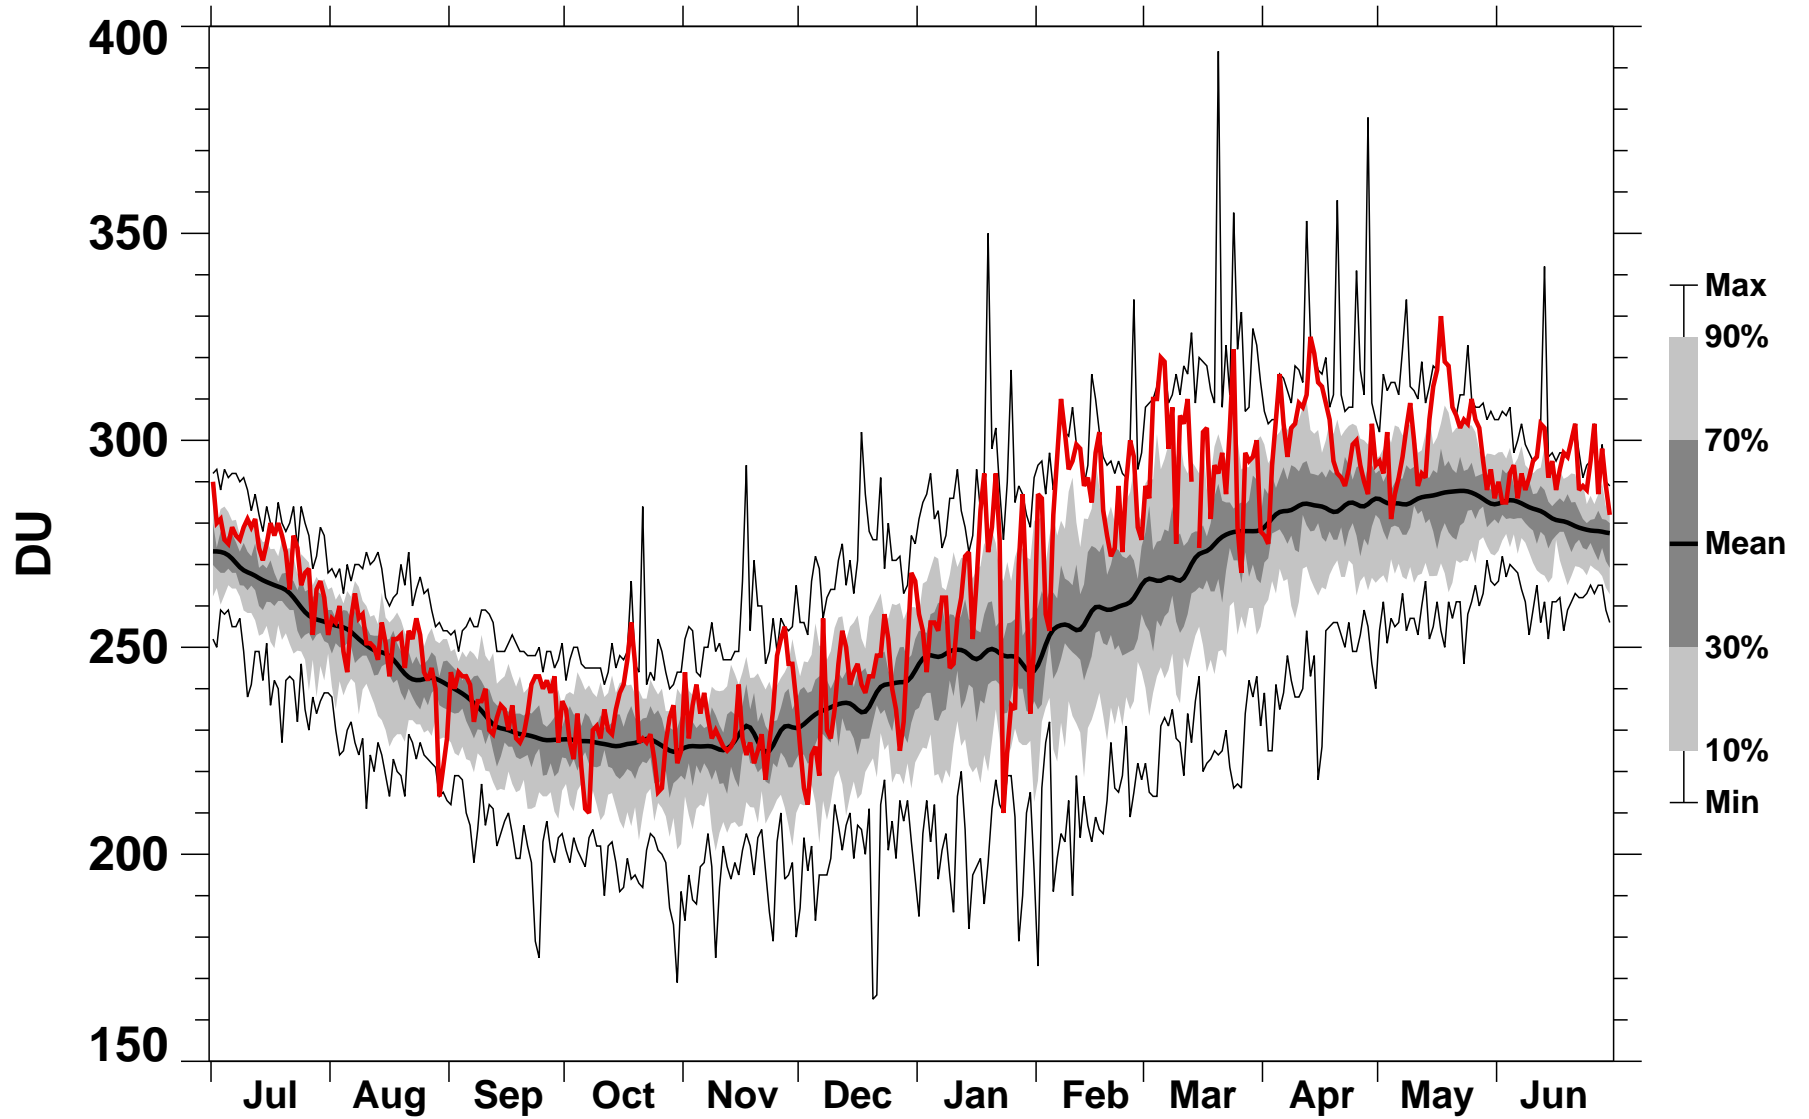

# NH Minimum Ozone TOMS+OMI

1978/1979-2015/2016

1981/1982