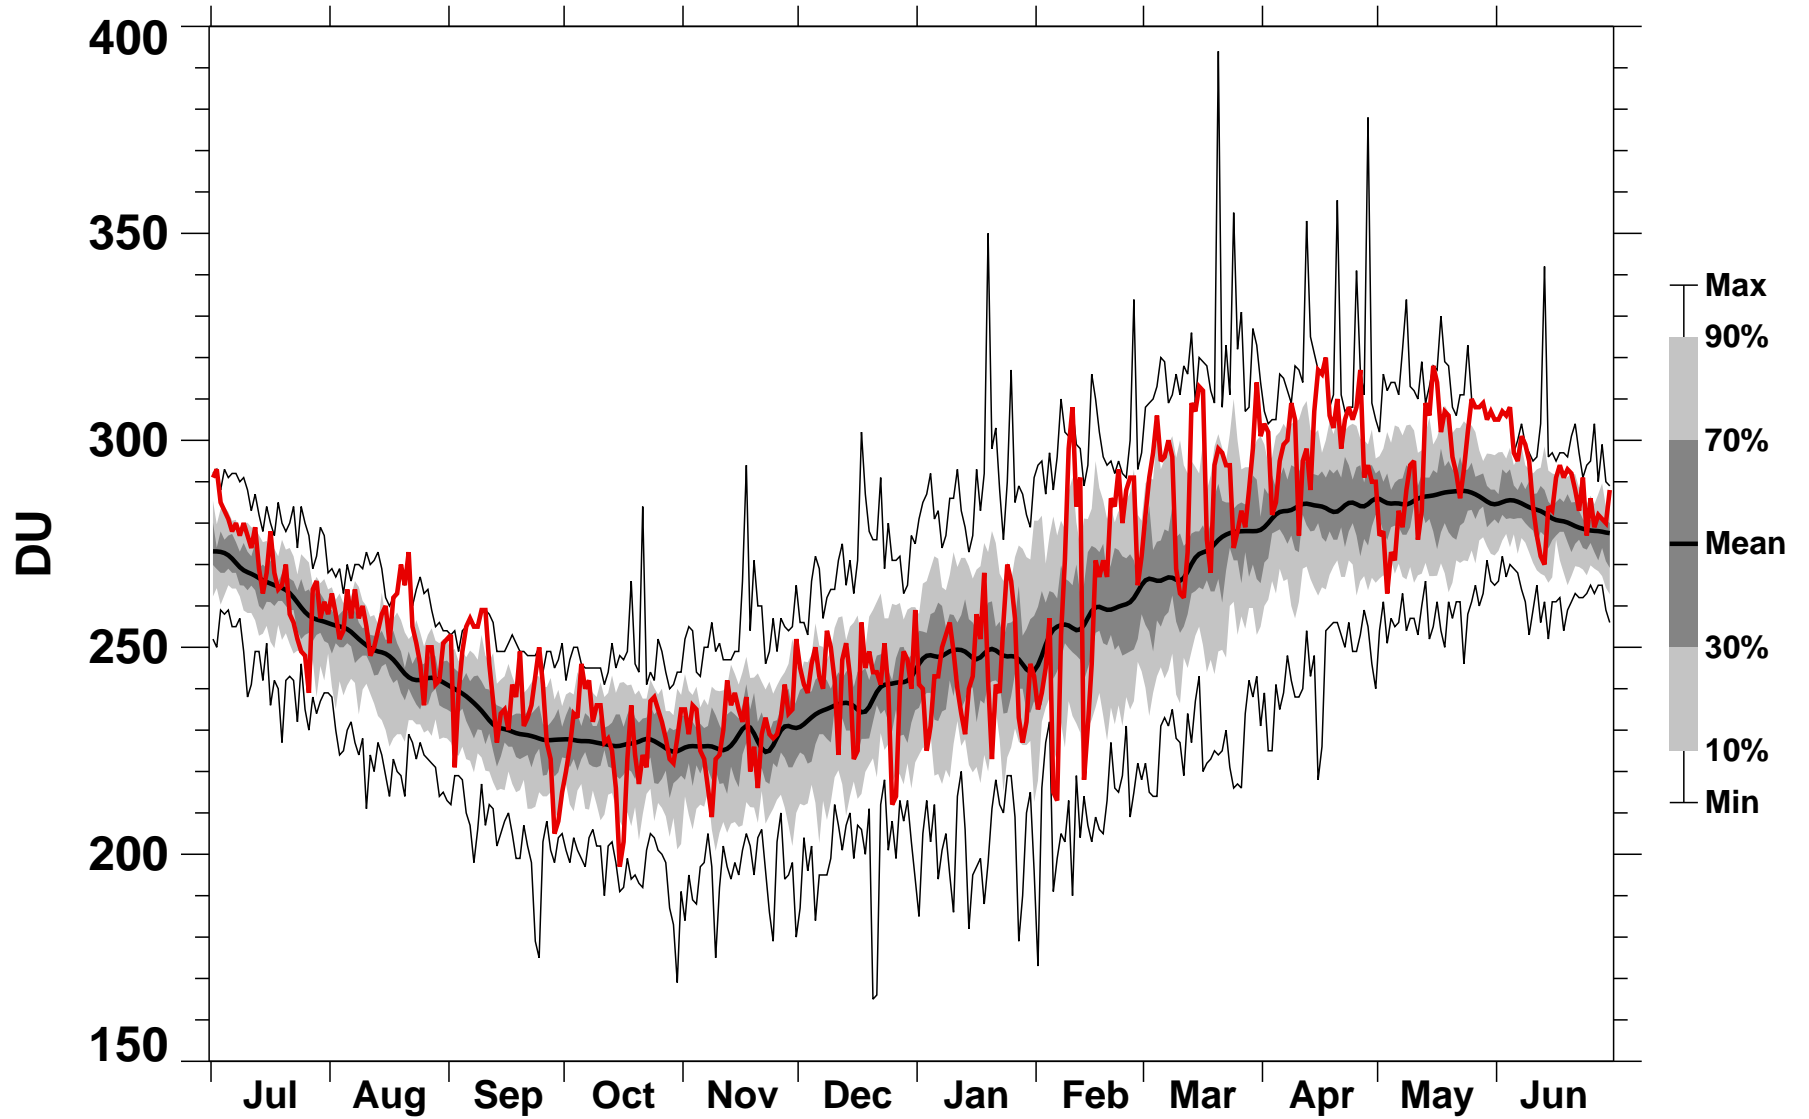

NH Minimum Ozone TOMS+OMI

1978/1979-2015/2016

1980/1981