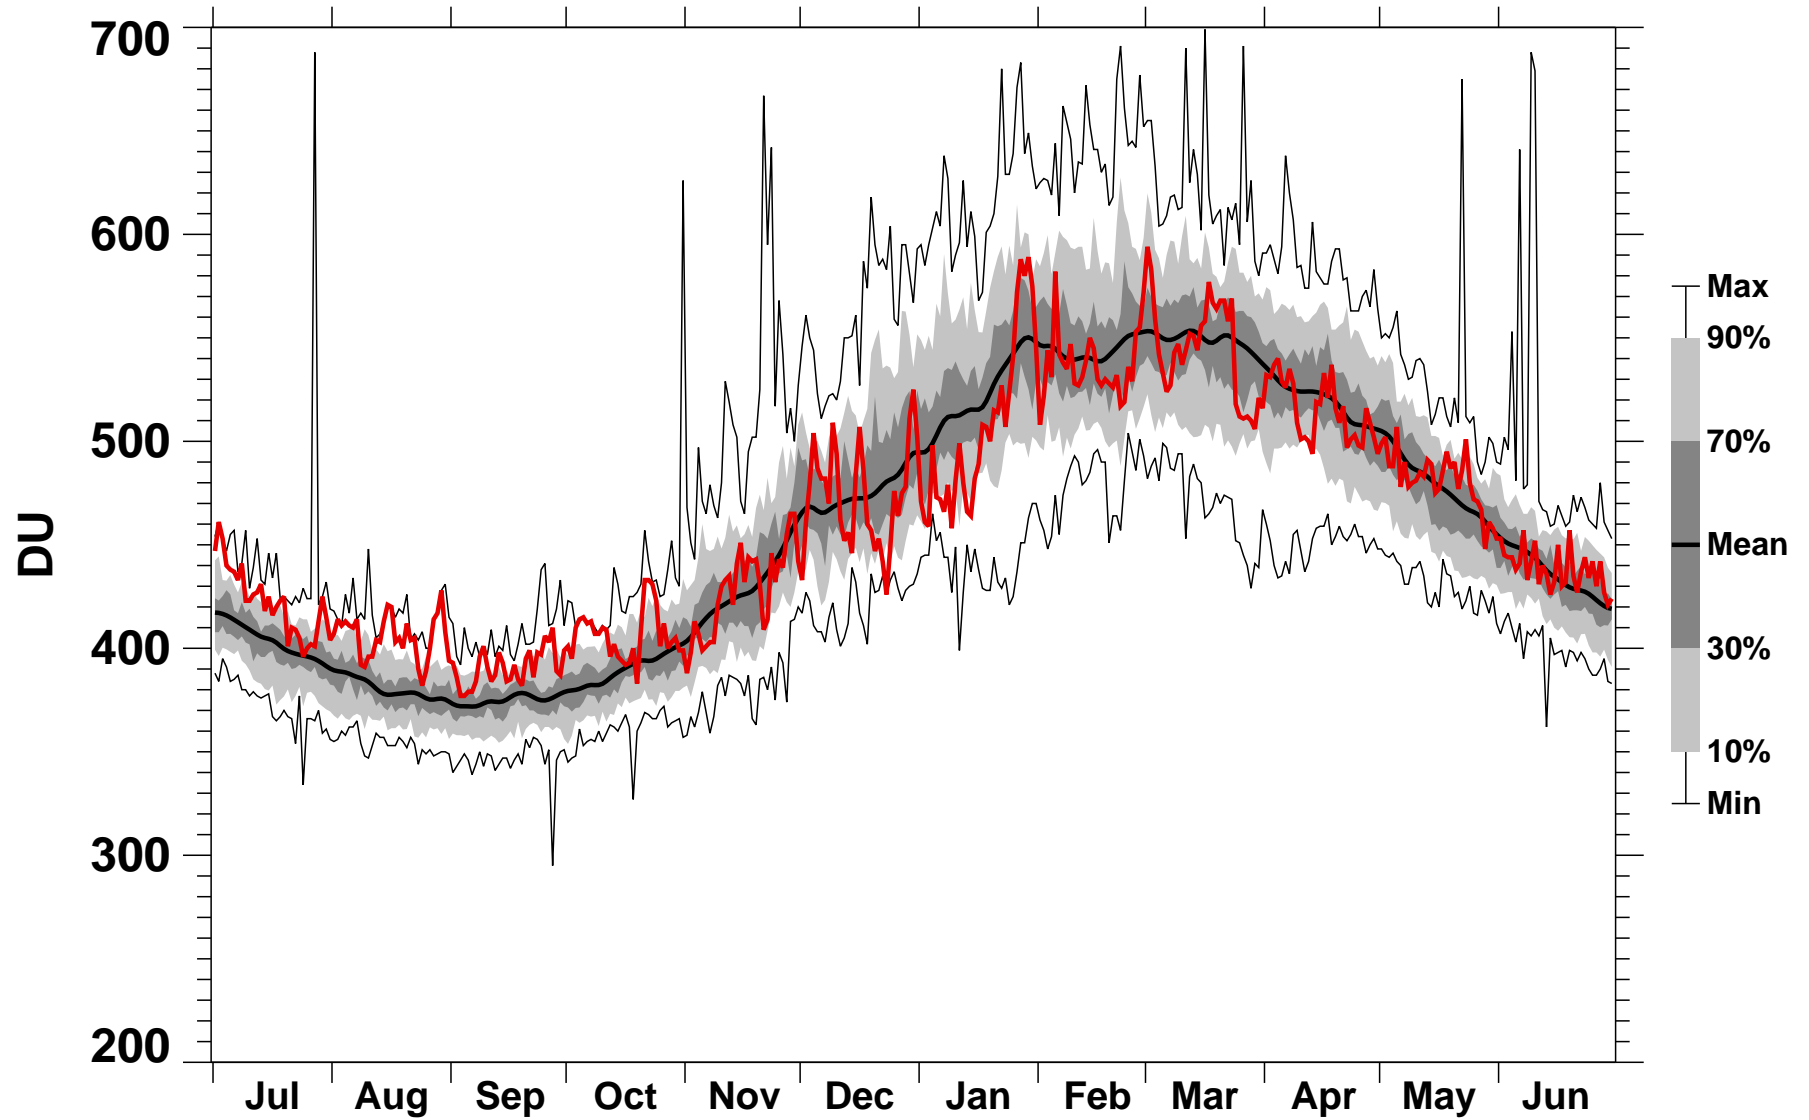

NH Maximum Ozone TOMS+OMI

1978/1979-2015/2016

1982/1983