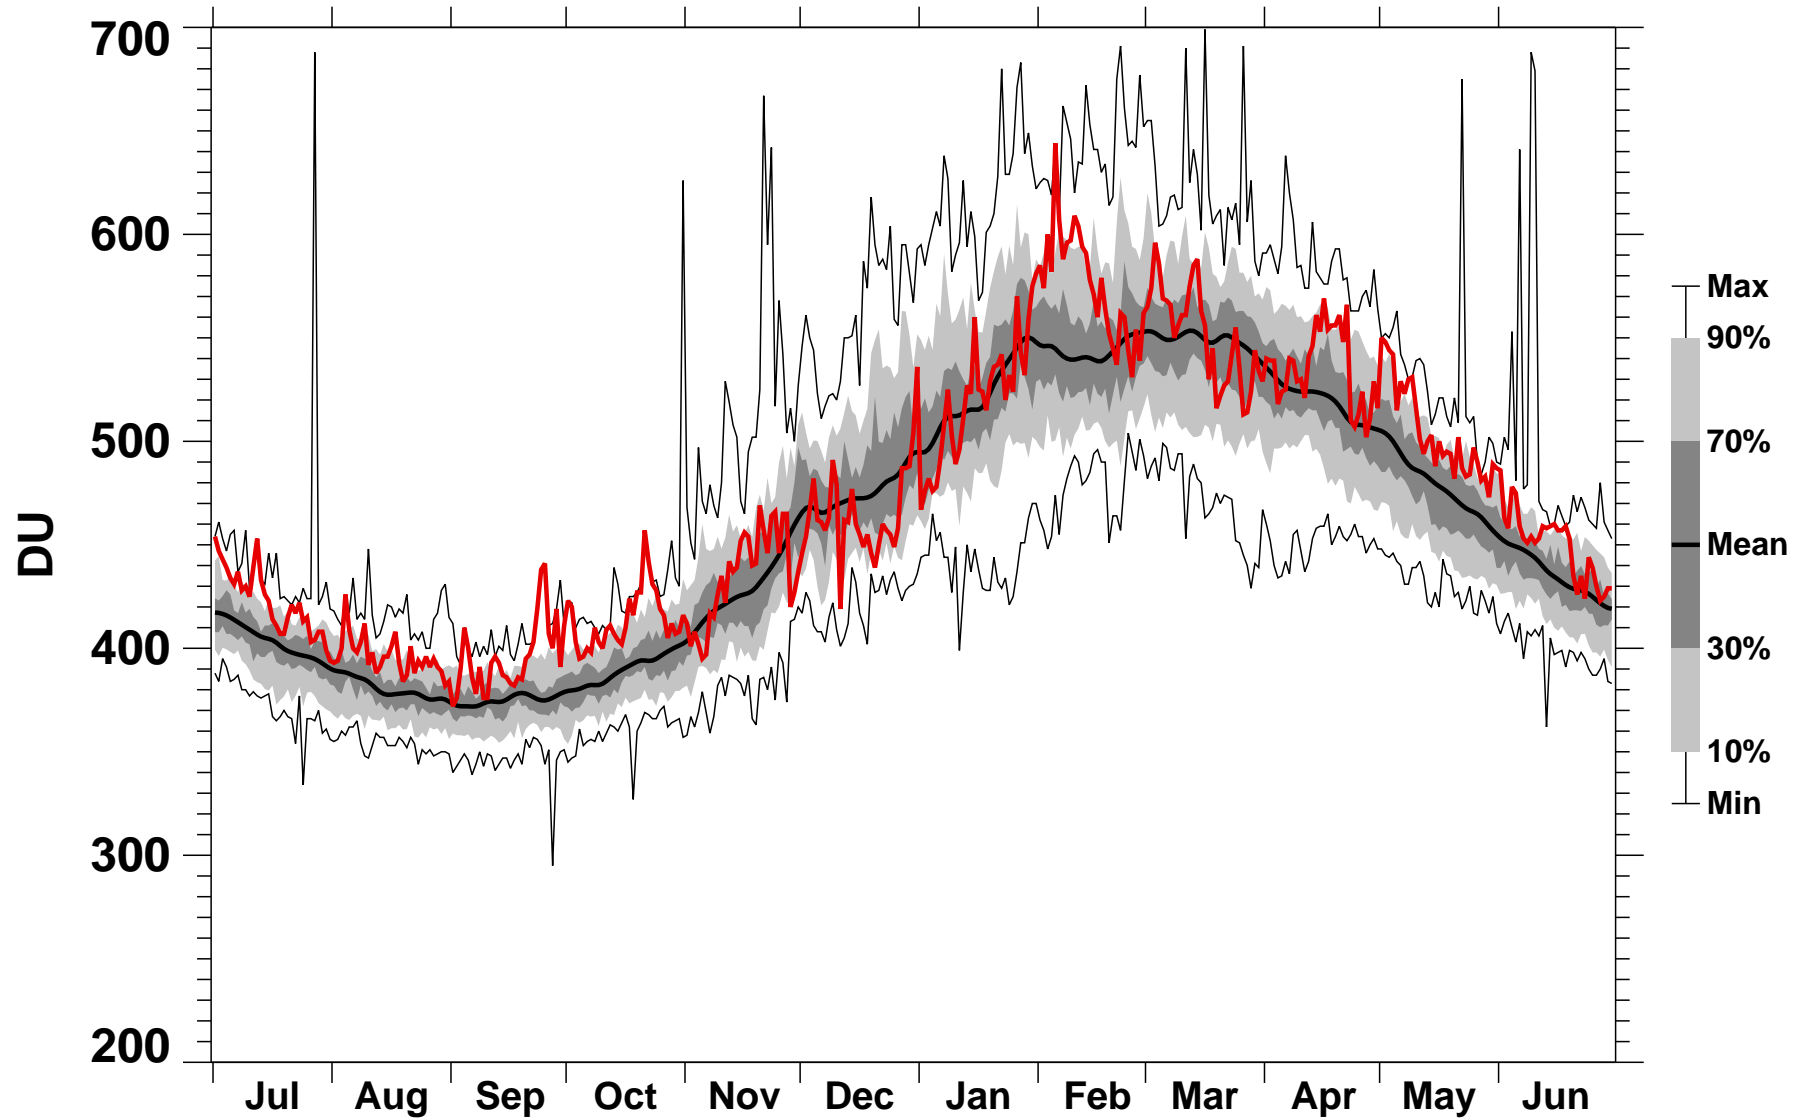

NH Maximum Ozone TOMS+OMI

1978/1979-2015/2016

1980/1981