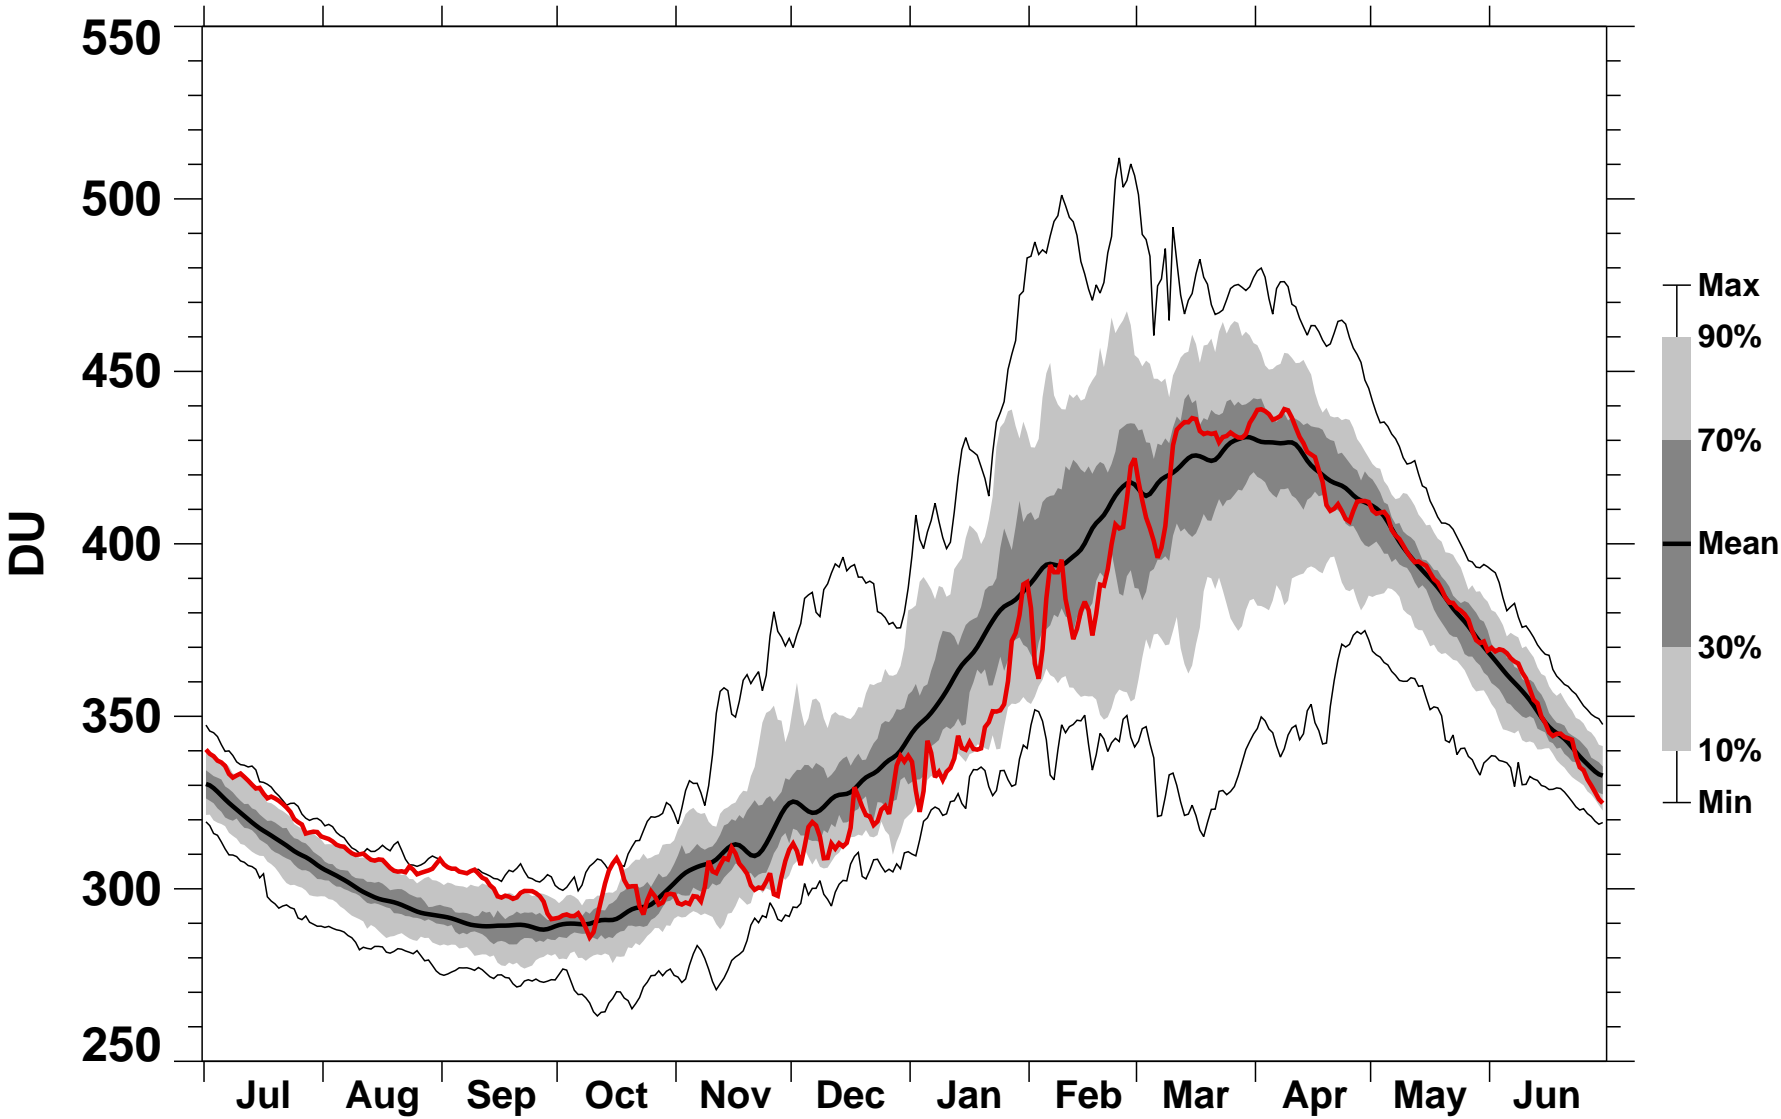

NH Polar Cap Ozone TOMS+OMI

1978/1979-2015/2016

1982/1983