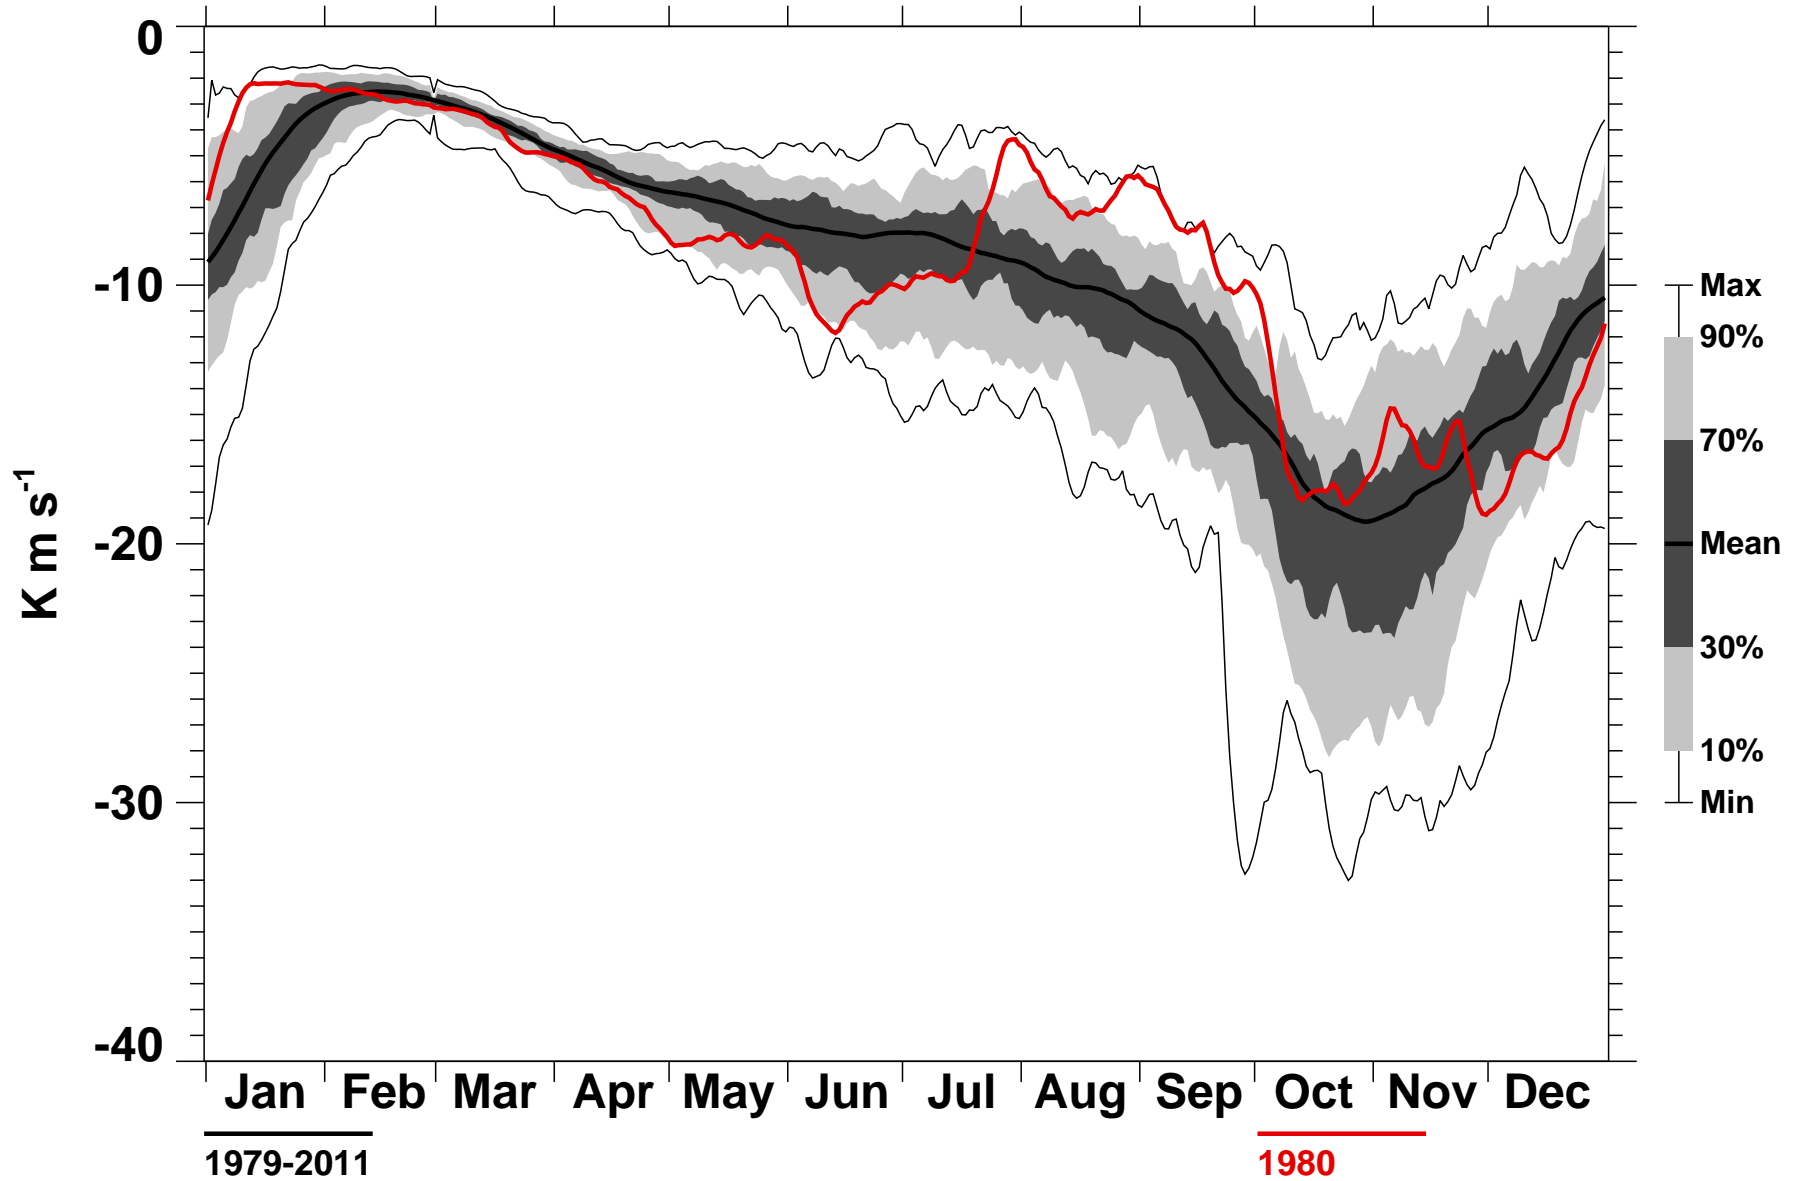

# 45-Day Mean 45-75°S Heat Flux 70 hPa MERRA

1979-2011

1980