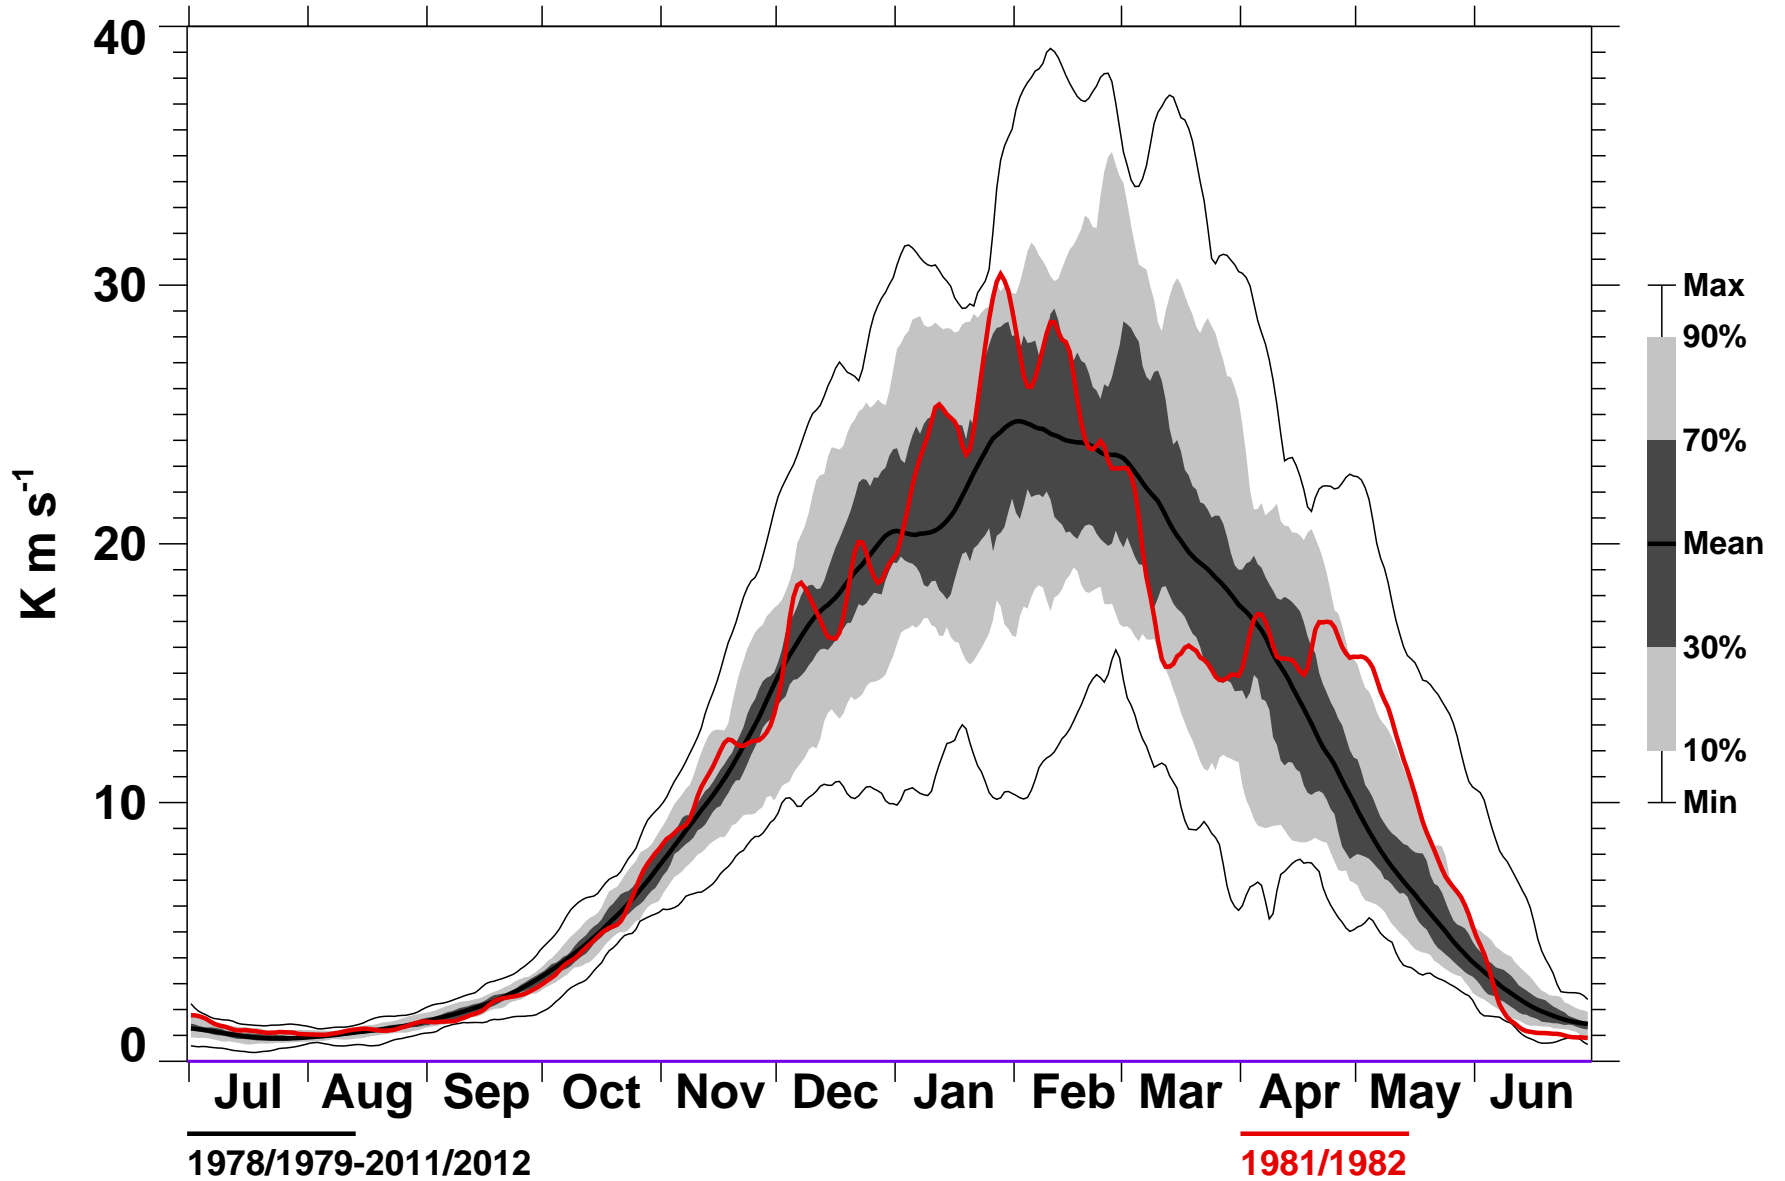

# 45-Day Mean 45-75°N Heat Flux 70 hPa MERRA

1978/1979-2011/2012

1981/1982