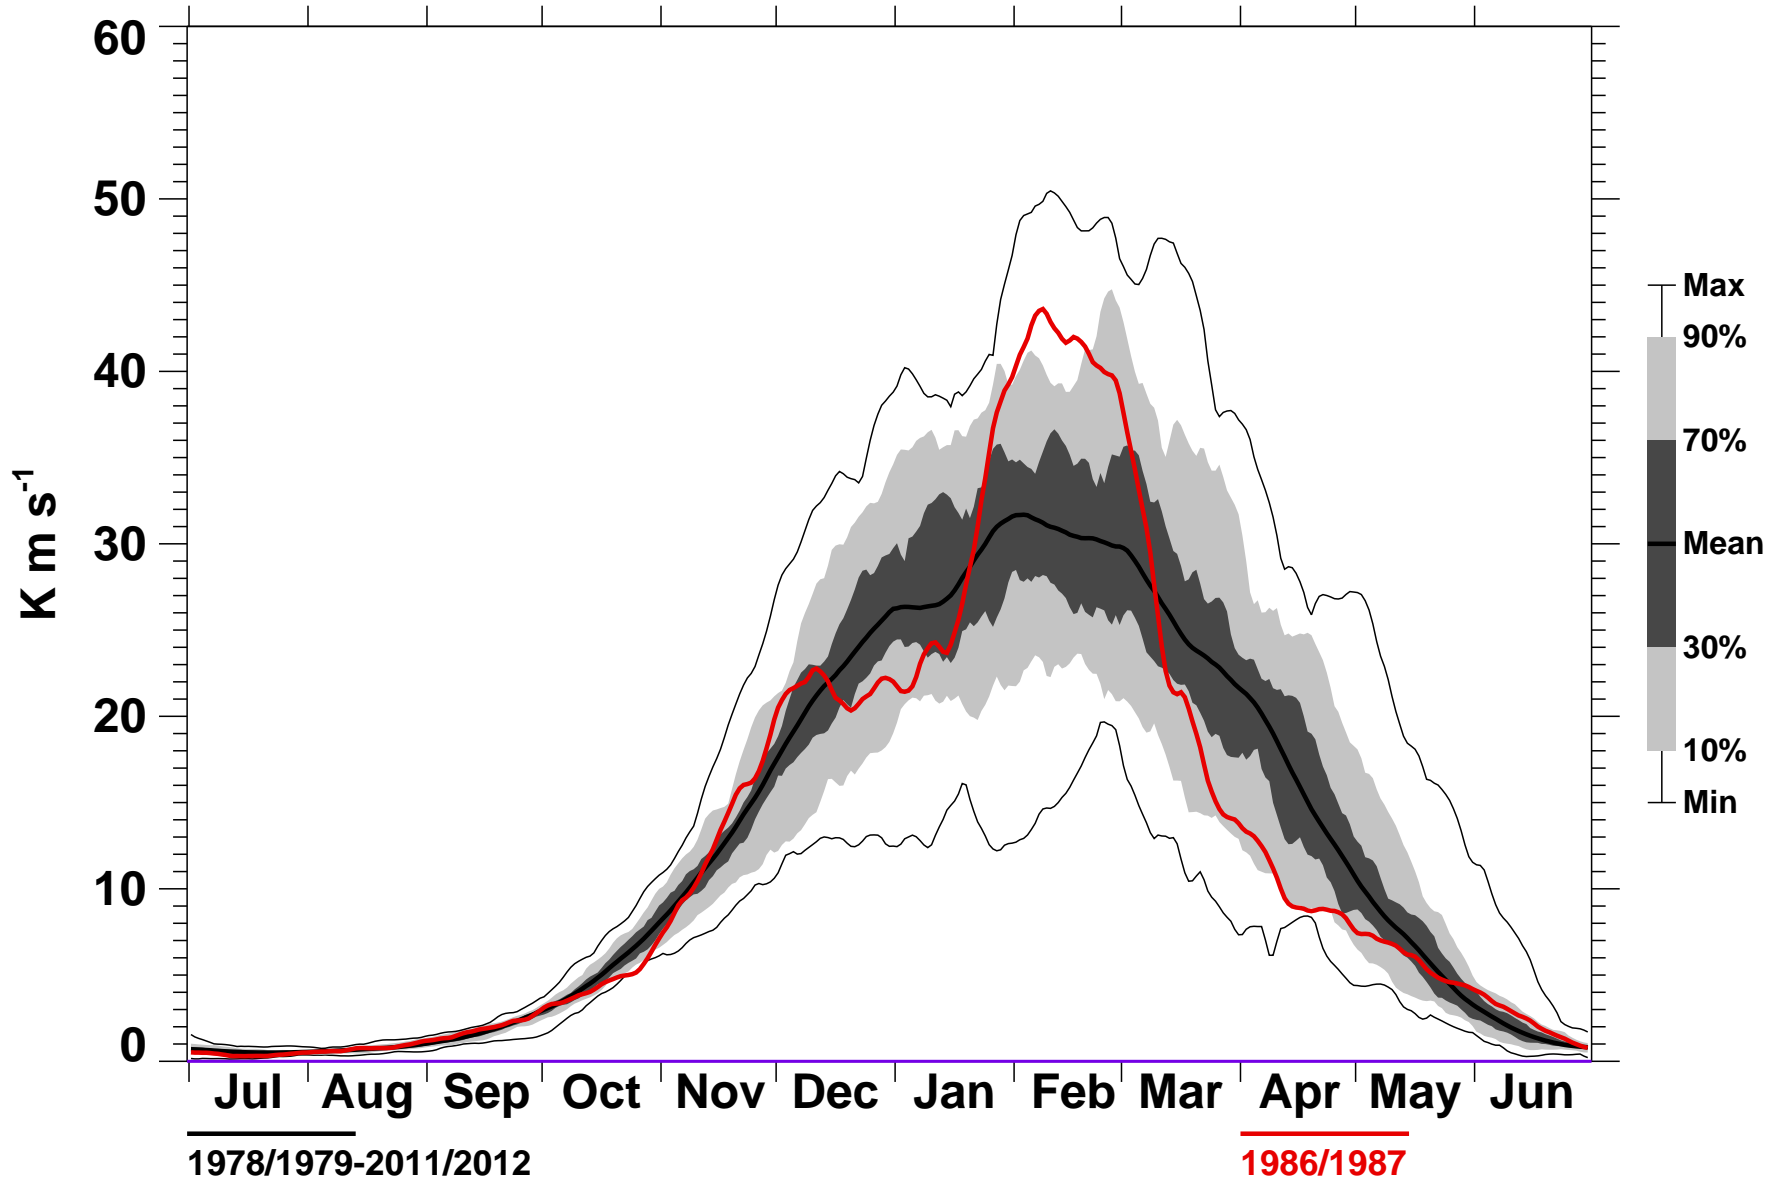

# 45-Day Mean 45-75°N Heat Flux 50 hPa MERRA

1978/1979-2011/2012

1986/1987