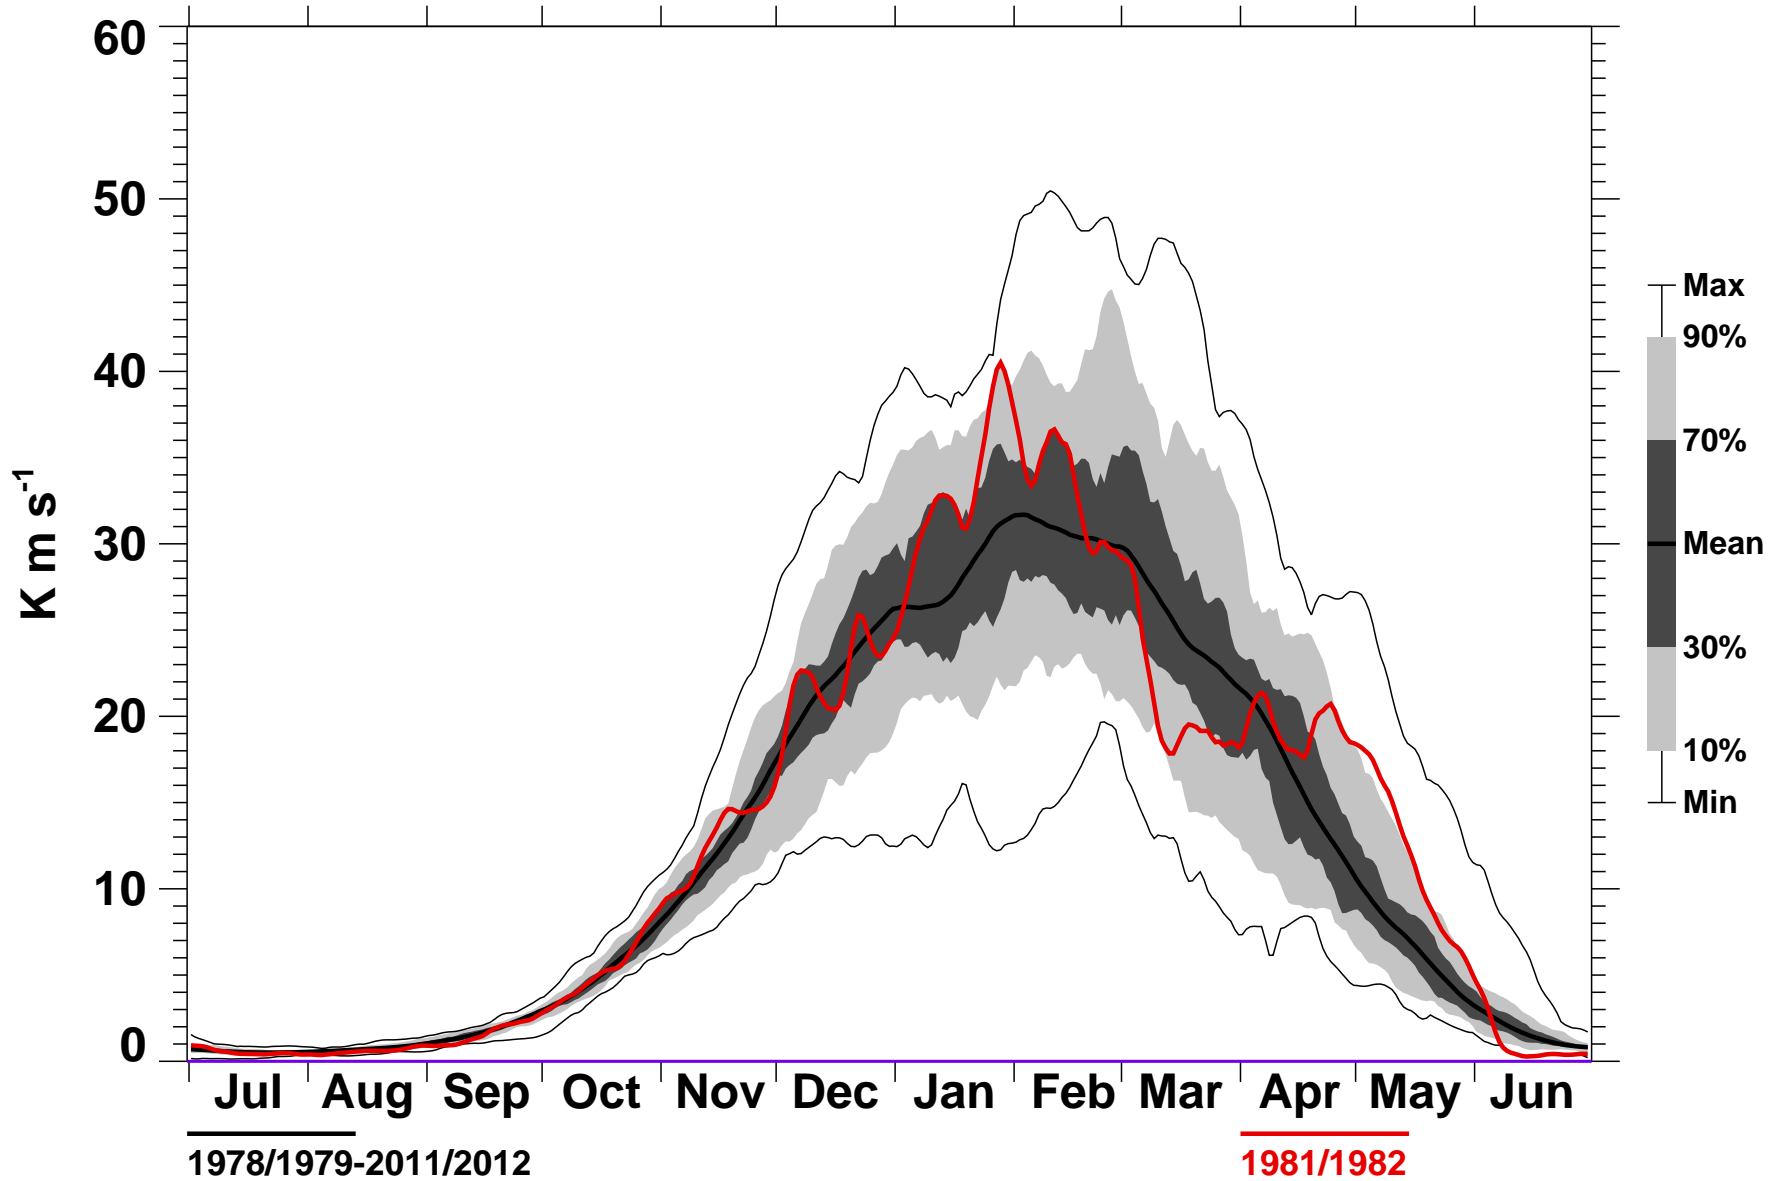

# 45-Day Mean 45-75°N Heat Flux 50 hPa MERRA

1978/1979-2011/2012

1981/1982