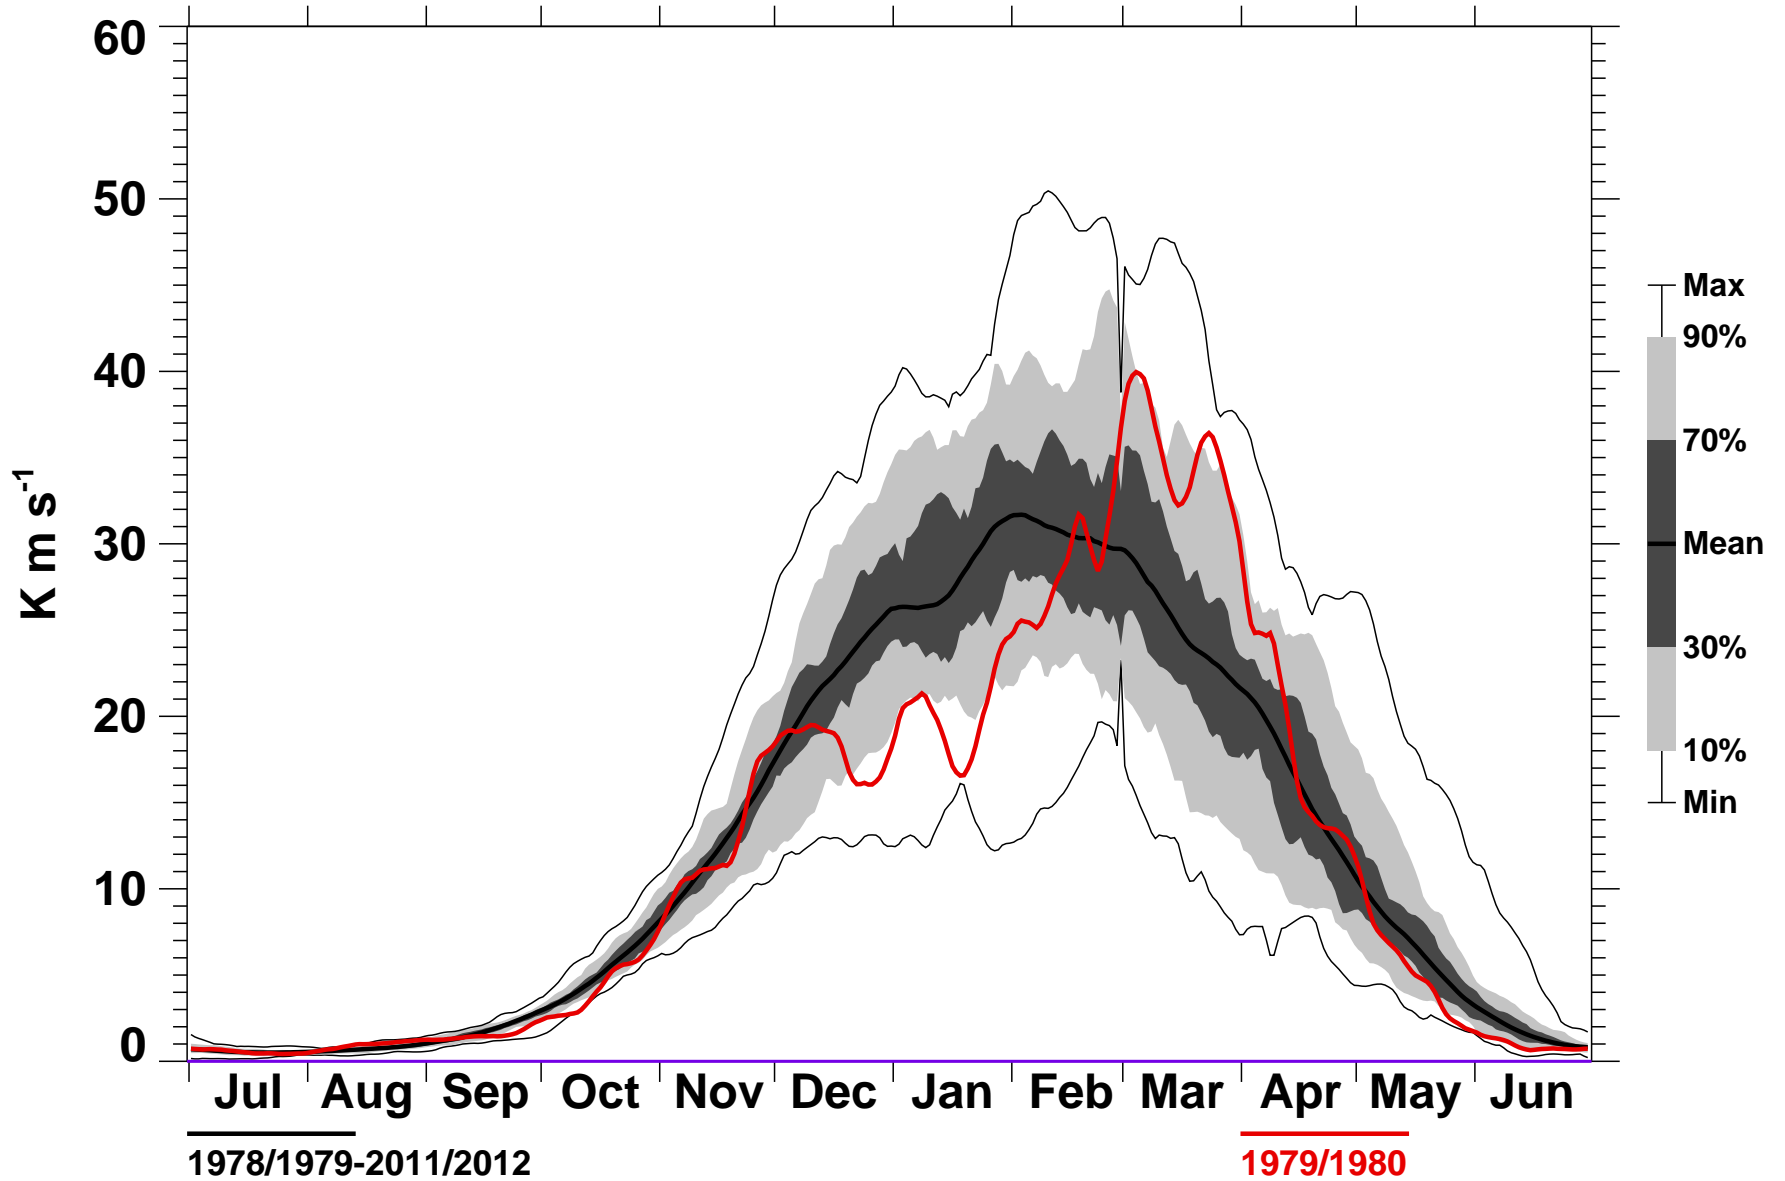

# 45-Day Mean 45-75°N Heat Flux 50 hPa MERRA

1978/1979-2011/2012

1979/1980