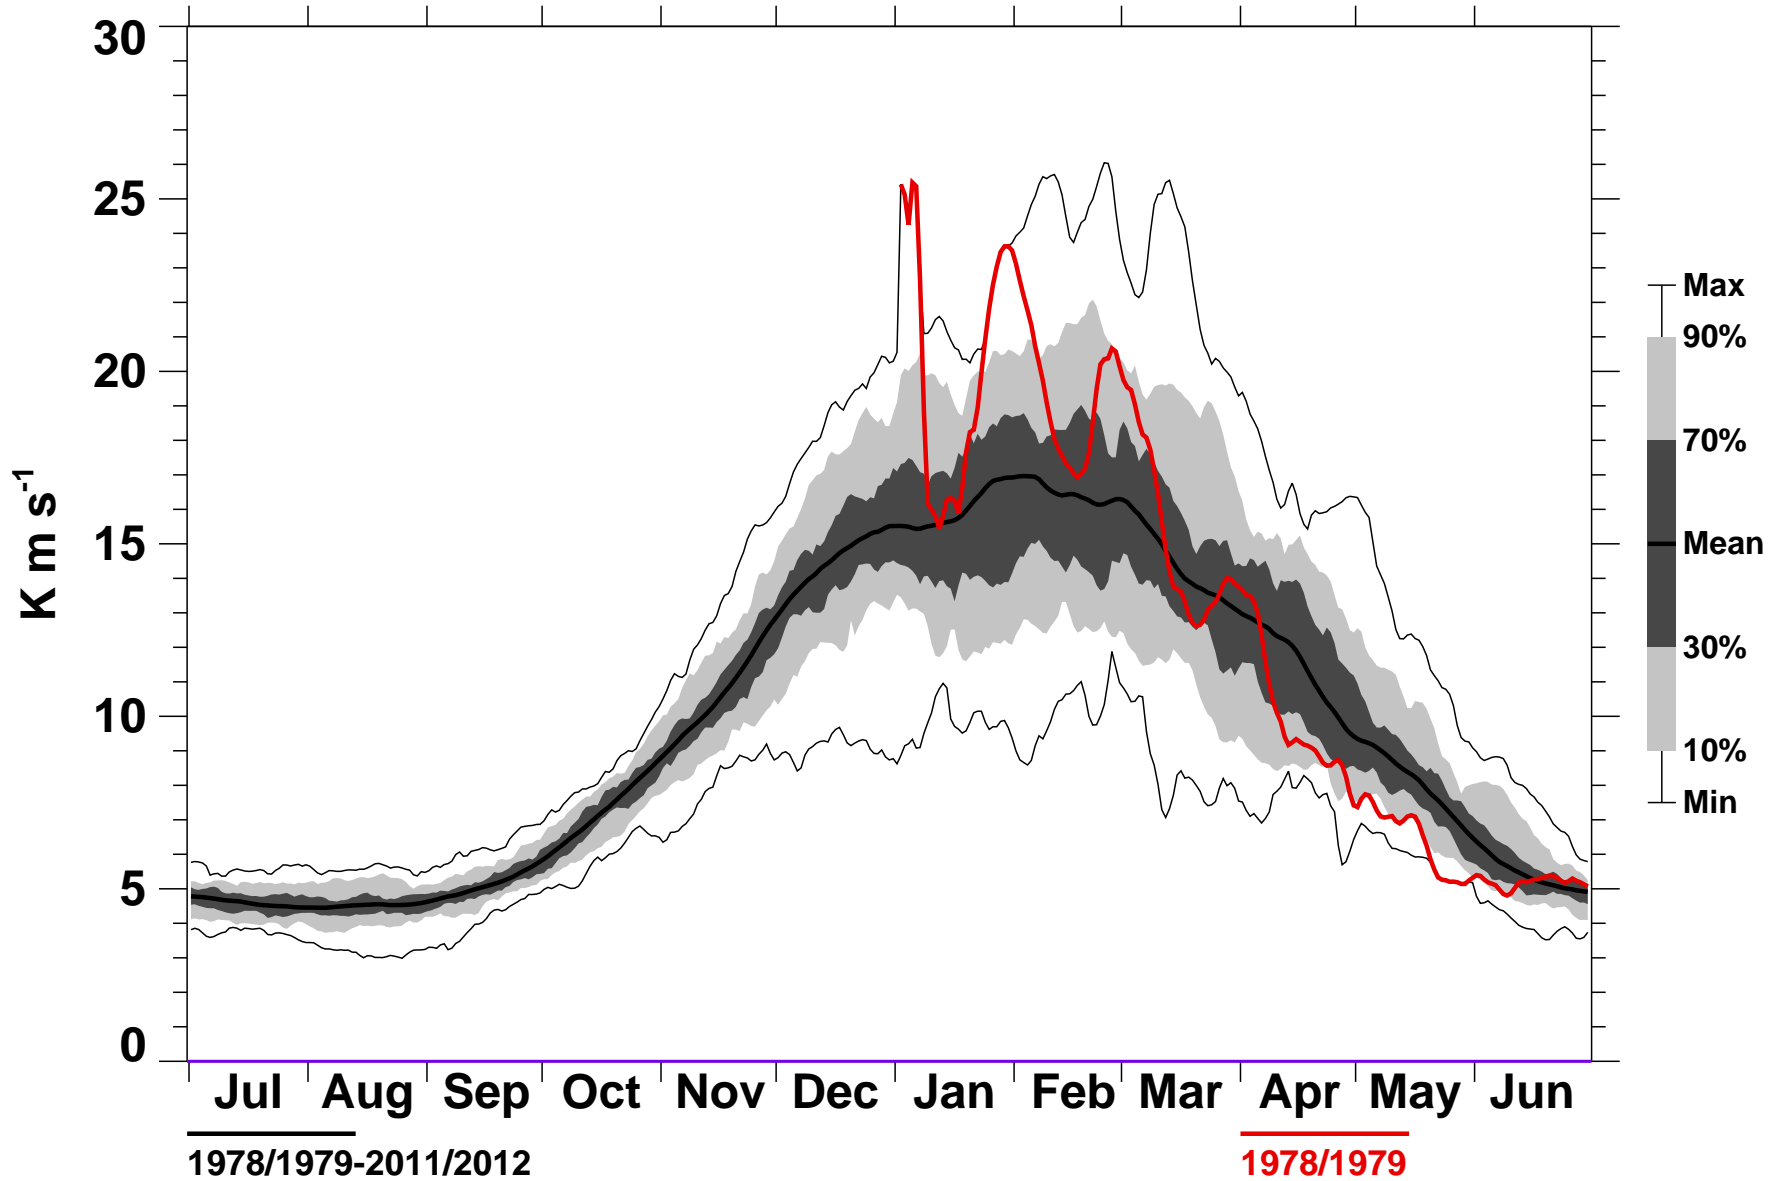

# 45-Day Mean 45-75°N Heat Flux 150 hPa MERRA

1978/1979-2011/2012

1978/1979