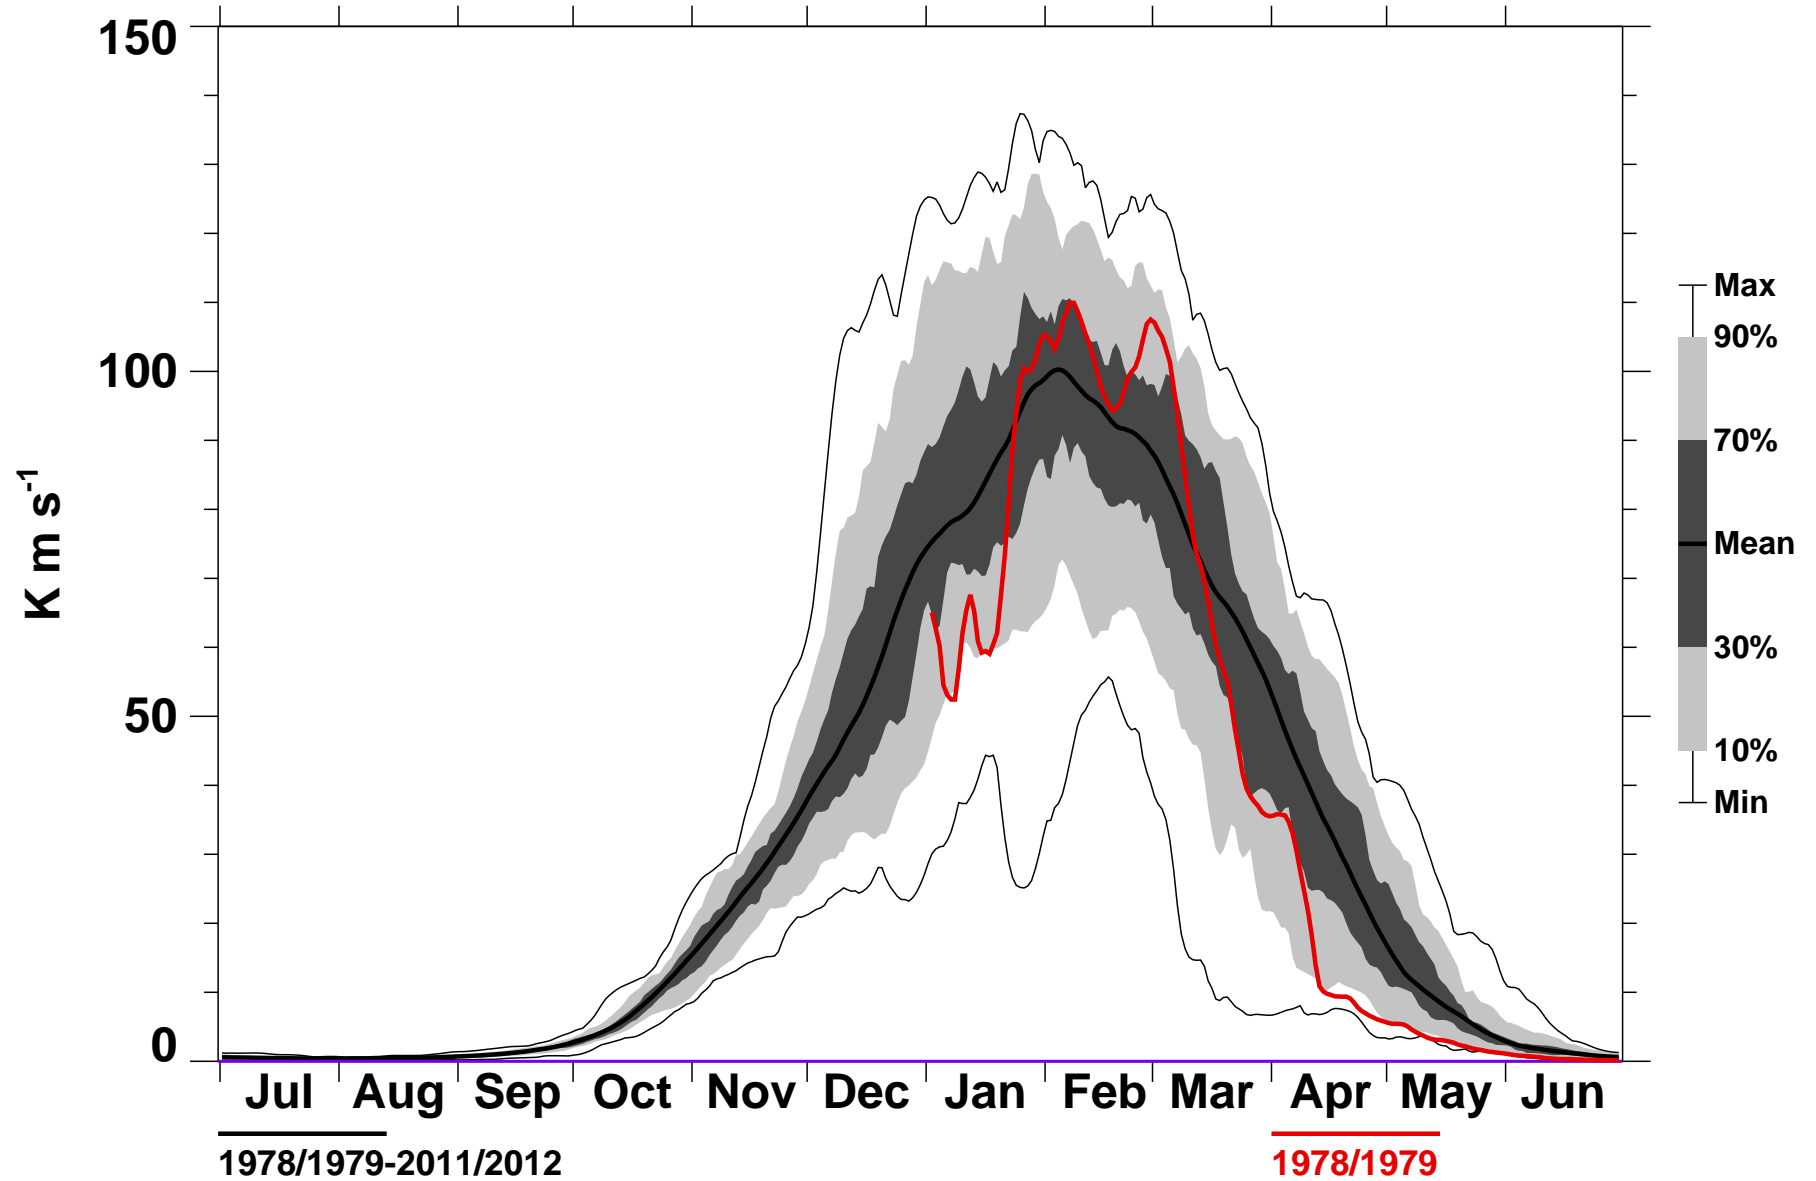

# 45-Day Mean 45-75°N Heat Flux 10 hPa MERRA

1978/1979-2011/2012

1978/1979