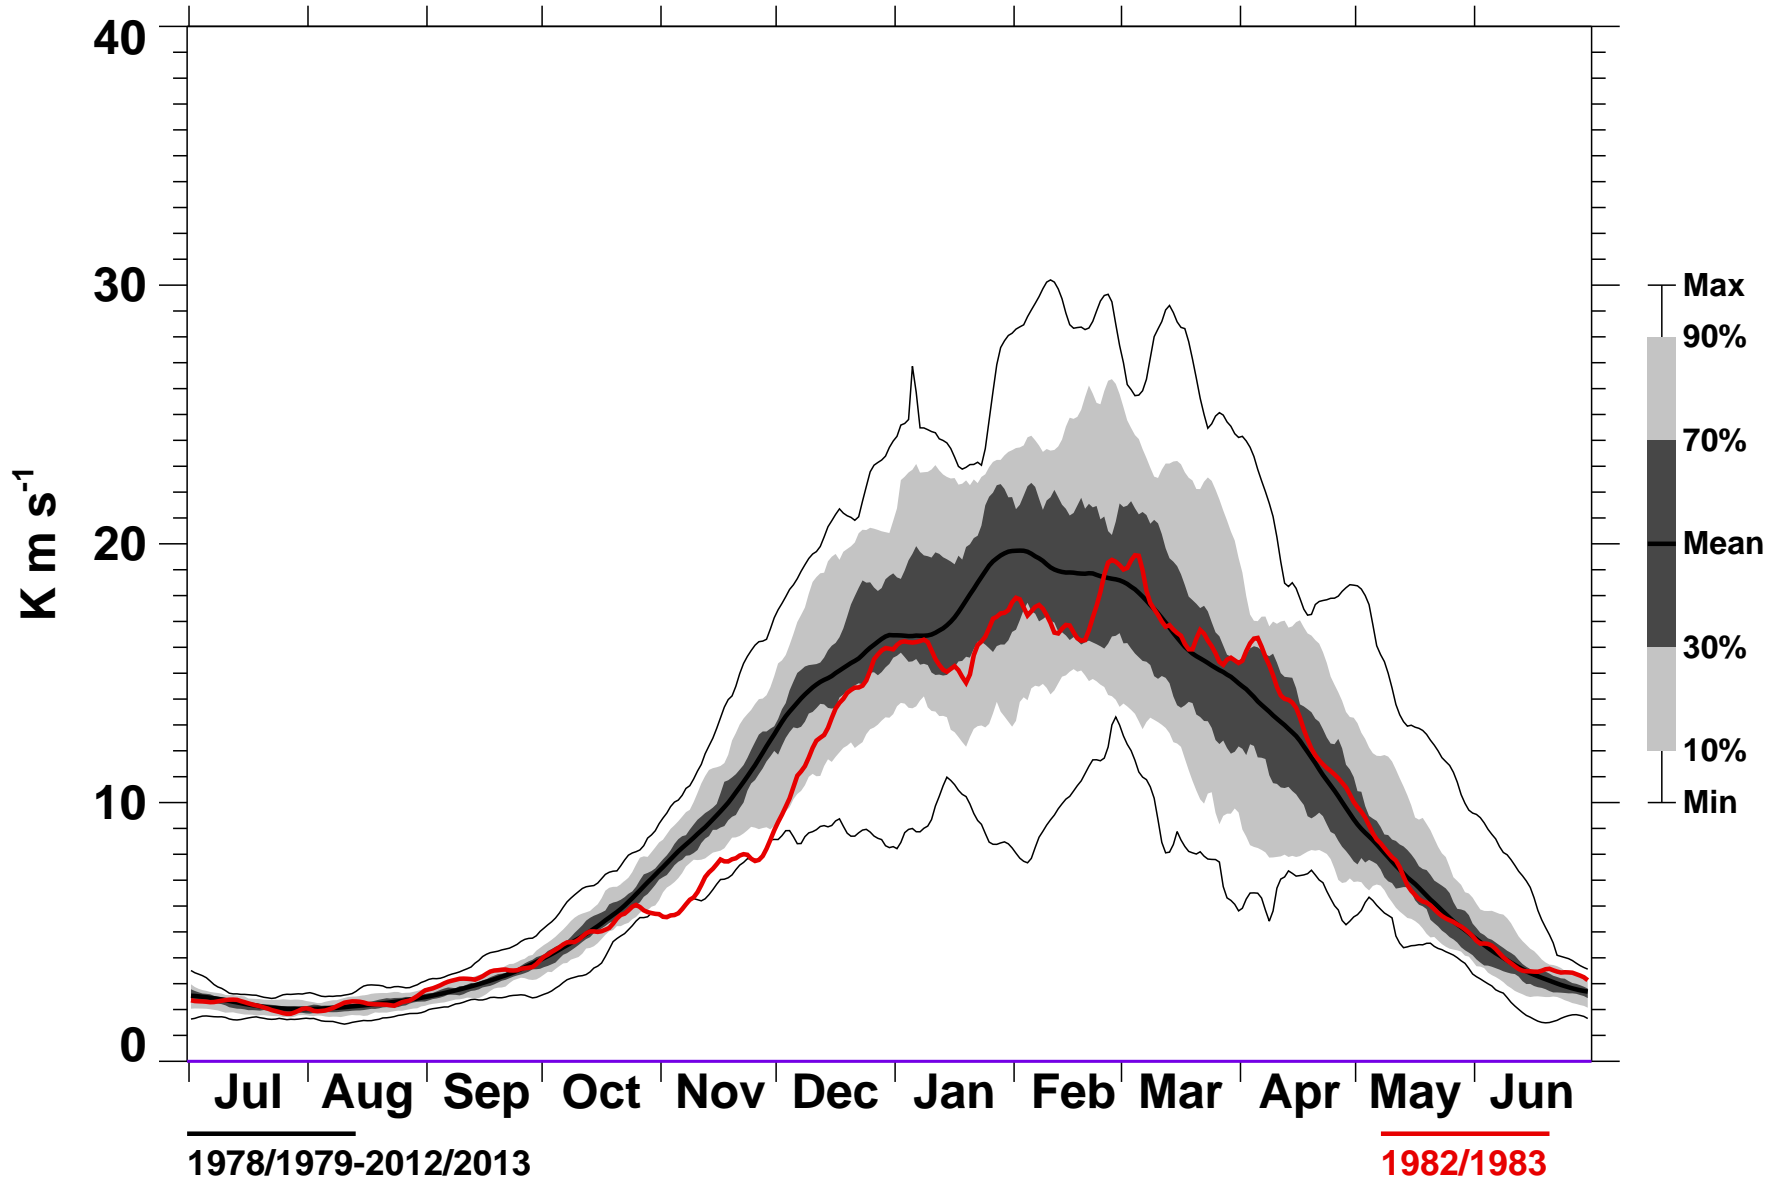

# 45-Day Mean 45-75°N Heat Flux 100 hPa MERRA

1978/1979-2012/2013

1982/1983