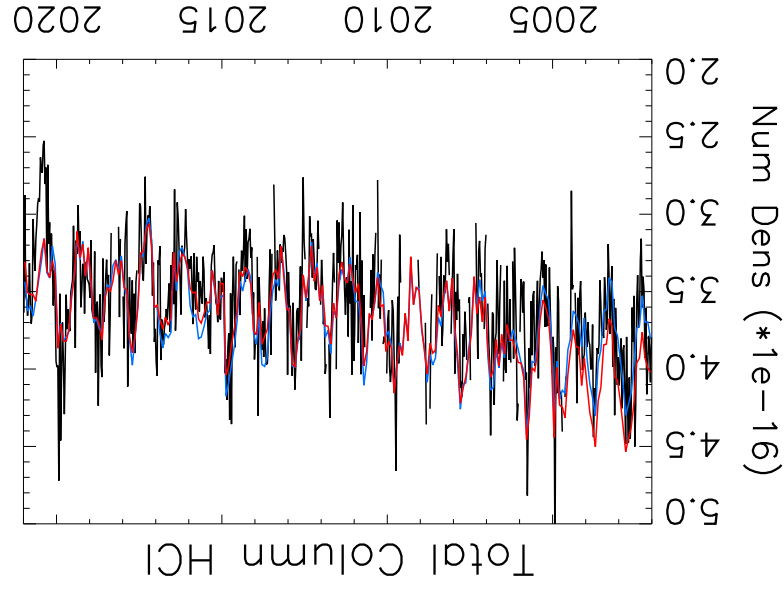

10-d Avg Lauder FTIR (blk), ZM Monthly Replay (red) & GMI CTM (blue)

10-d Avg Lauder FTIR (blk), ZM Monthly Replay (red) & GMI CTM (blue)

10-d Avg Lauder FTIR (blk), ZM Monthly Replay (red) & GMI CTM (blue)