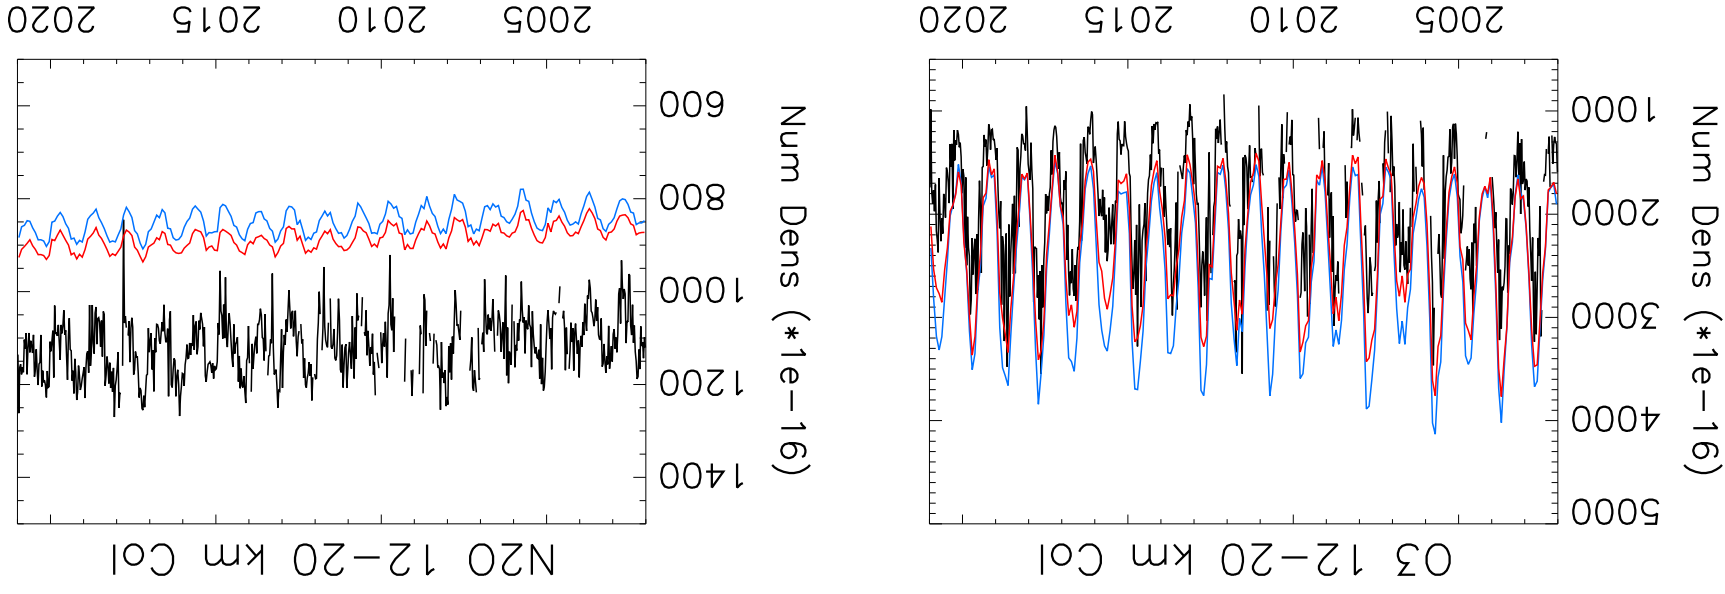

10-d Avg Lauder FTIR (blk), ZM Monthly Replay (red) & GMI CTM (blue)

10-d Avg Lauder FTIR (blk), ZM Monthly Replay (red) & GMI CTM (blue)

10-d Avg Lauder FTIR (blk), ZM Monthly Replay (red) & GMI CTM (blue)