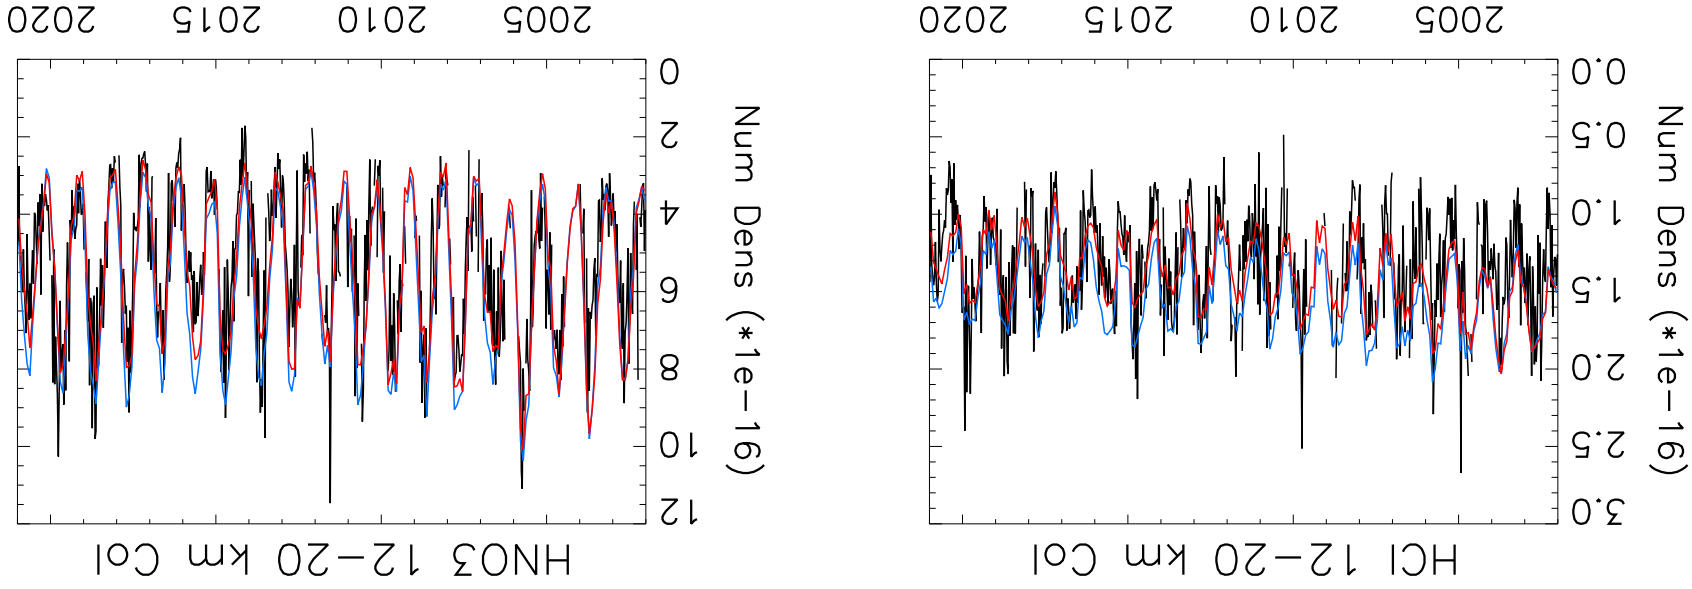

10-d Avg Lauder FTIR (blk), ZM Monthly Replay (red) & GMI CTM (blue)

10-d Avg Lauder FTIR (blk), ZM Monthly Replay (red) & GMI CTM (blue)

10-d Avg Lauder FTIR (blk), ZM Monthly Replay (red) & GMI CTM (blue)