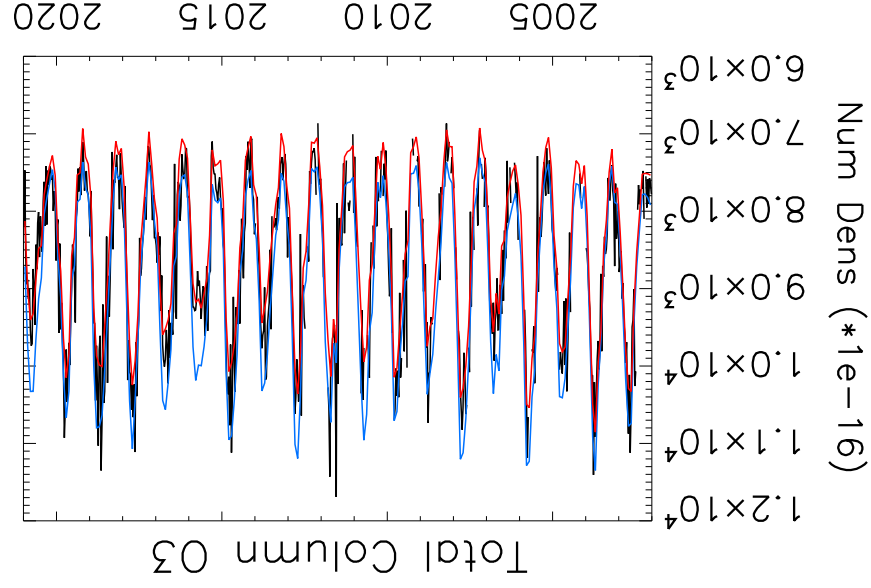

10-d Avg Lauder FTIR (blk), ZM Monthly Replay (red) & GMI CTM (blue)

10-d Avg Lauder FTIR (blk), ZM Monthly Replay (red) & GMI CTM (blue)

10-d Avg Lauder FTIR (blk), ZM Monthly Replay (red) & GMI CTM (blue)