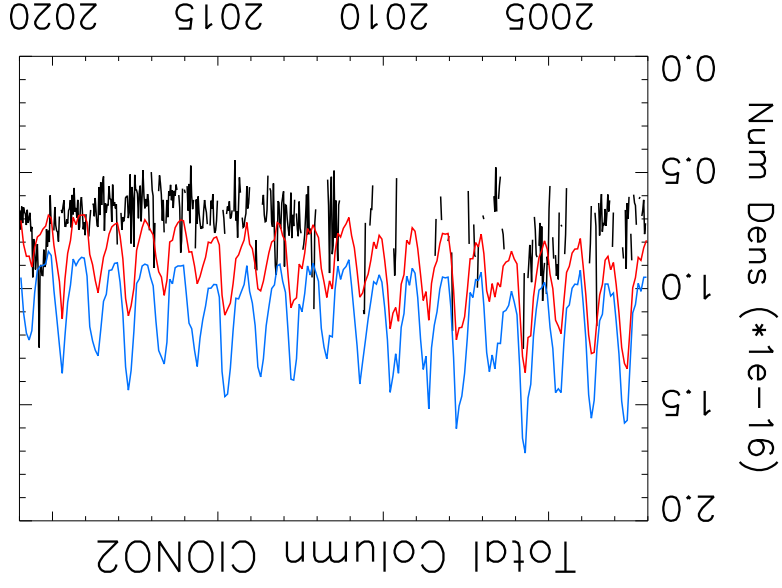

10-d Avg Lauder FTIR (blk), ZM Monthly Replay (red) & GMI CTM (blue)

10-d Avg Lauder FTIR (blk), ZM Monthly Replay (red) & GMI CTM (blue)

10-d Avg Lauder FTIR (blk), ZM Monthly Replay (red) & GMI CTM (blue)