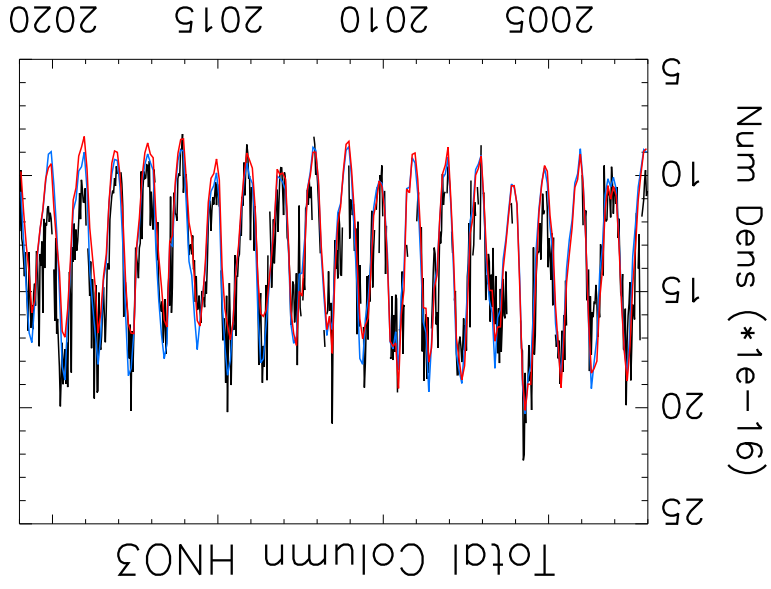

10-d Avg Lauder FTIR (blk), ZM Monthly Replay (red) & GMI CTM (blue)

10-d Avg Lauder FTIR (blk), ZM Monthly Replay (red) & GMI CTM (blue)

10-d Avg Lauder FTIR (blk), ZM Monthly Replay (red) & GMI CTM (blue)