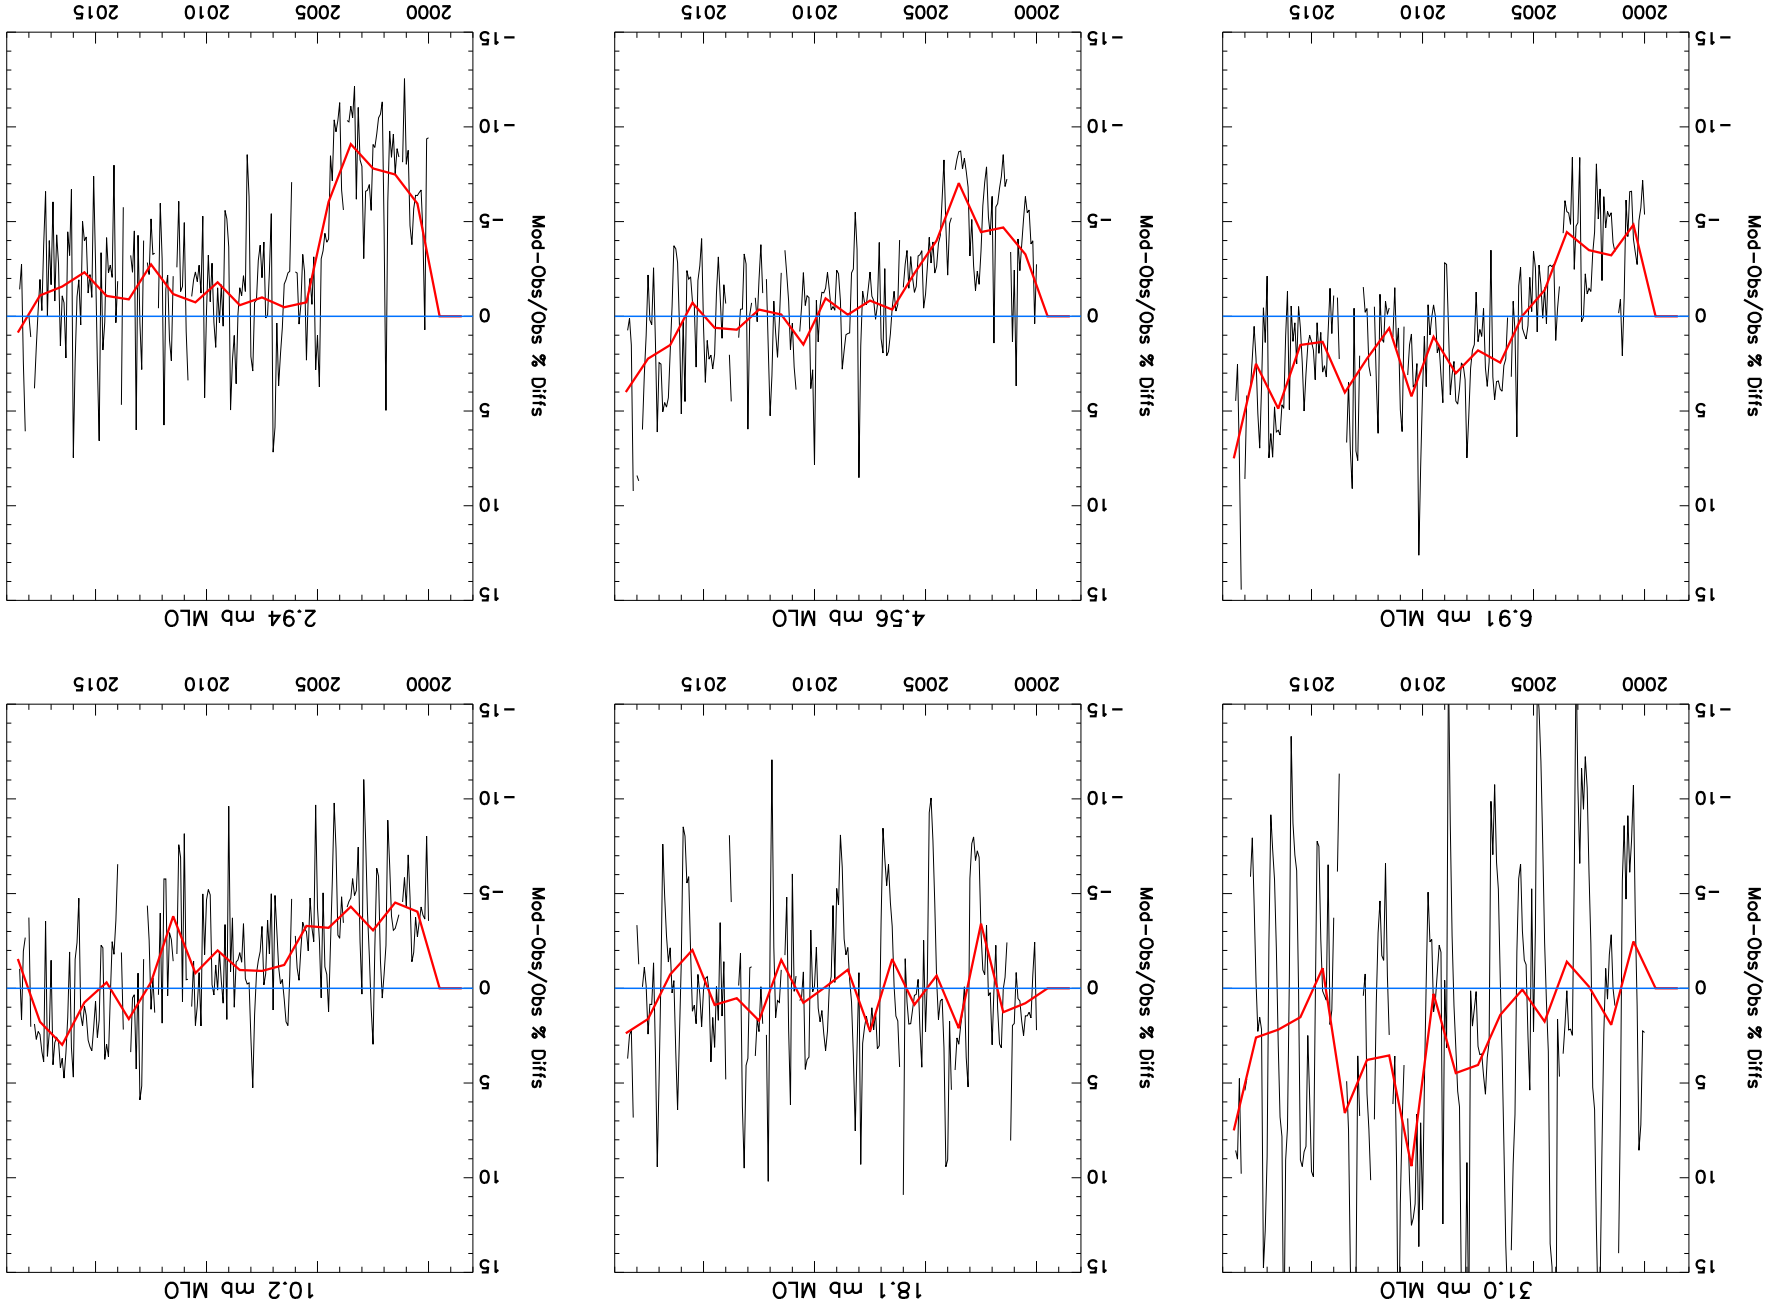

Monthly Avg O3 Differences (%), Model-Mauna Loa, 1998-2018 & Annual Mean Diff (red)

Monthly Avg O₃ Differences (%), Model-Table Mtn, 1998-2018 & Annual Mean Diff (red)

Monthly Avg O3 Differences (%), Model-Hohen, 1998-2018 & Annual Mean Diff (red) (Mod-Obs/Obs % Diff)

Monthly Avg O3 Differences (%), Model-OHP, 1998-2018 & Annual Mean Diff (red)