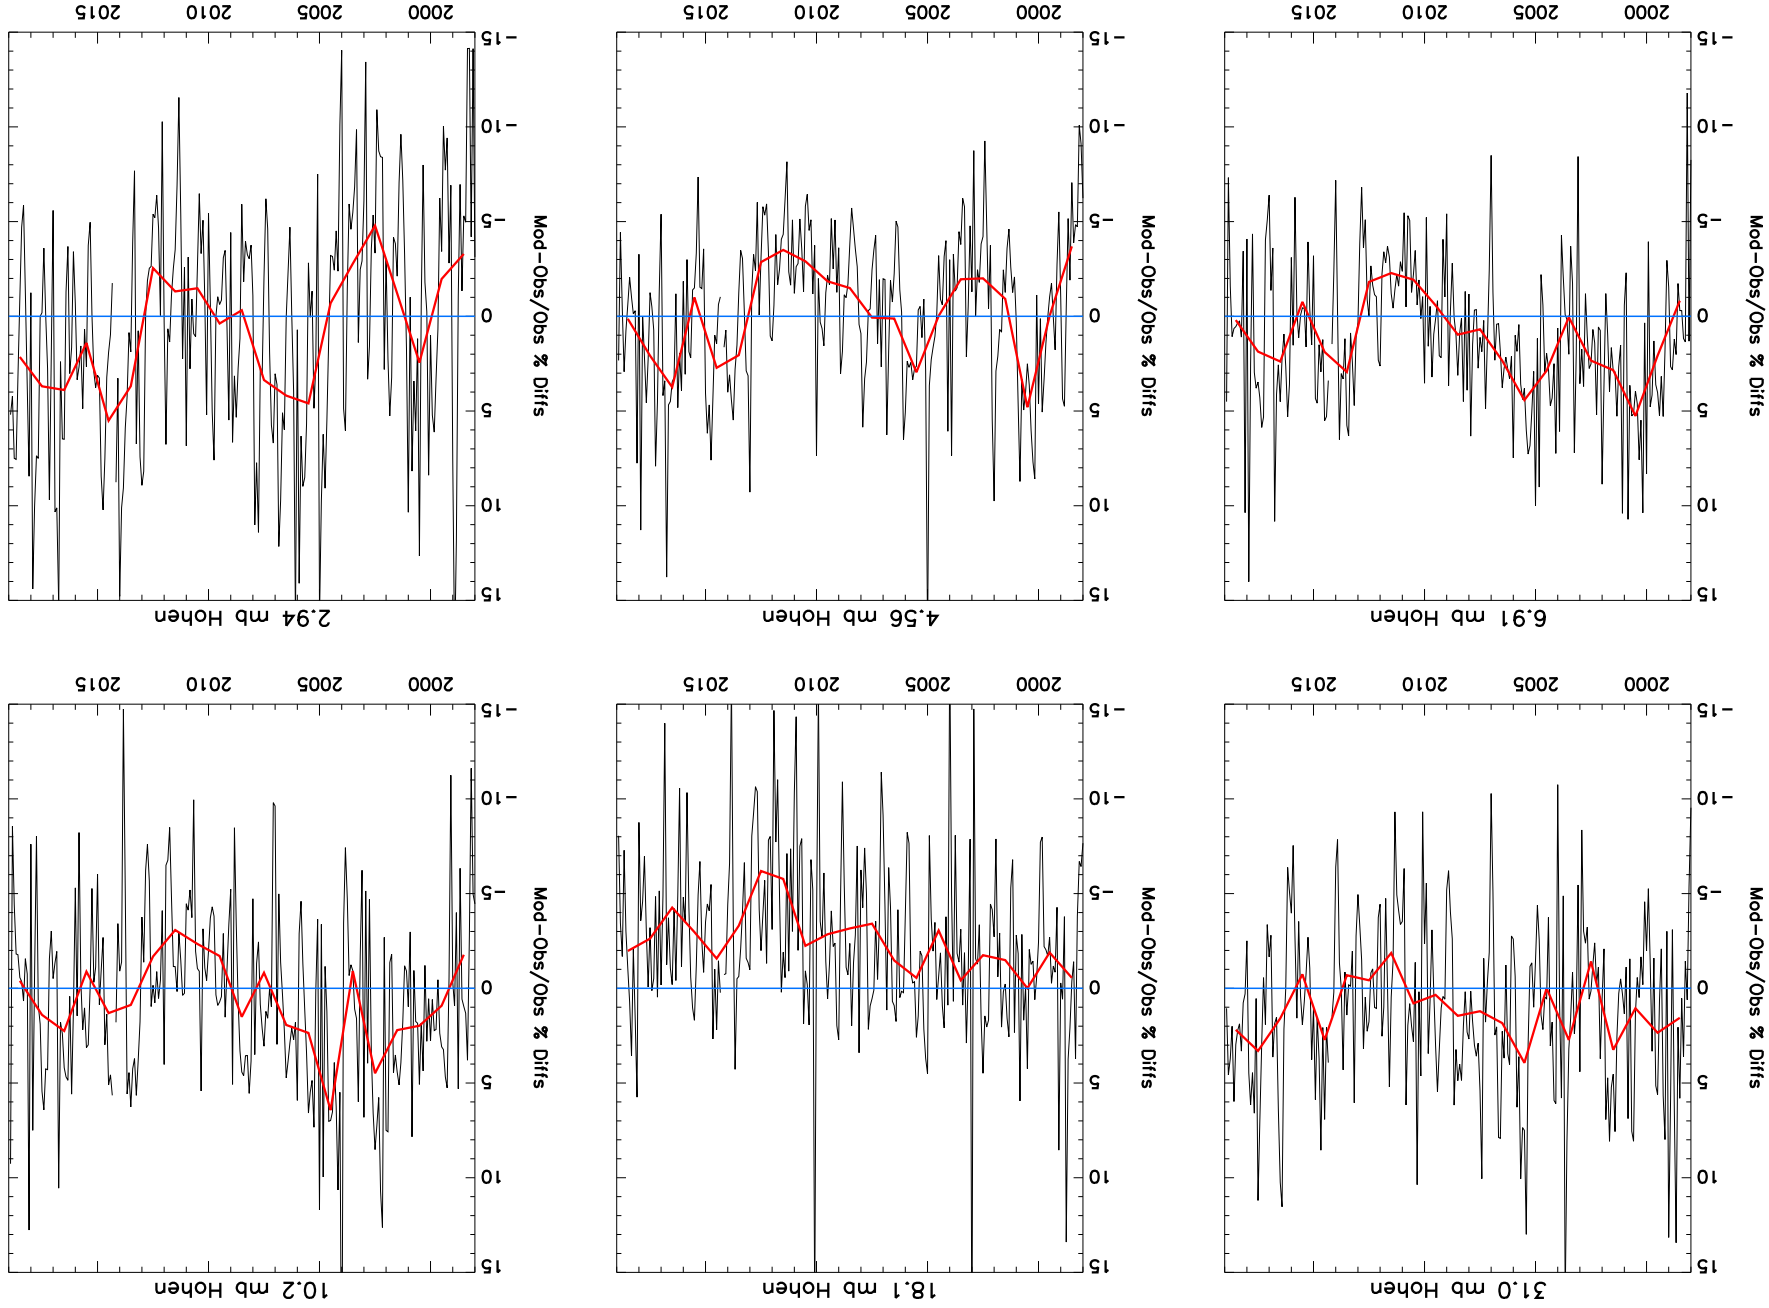

Monthly Avg O3 Differences (%), Model-Mauna Loa, 1998-2018 & Annual Mean Diff (red)

Monthly Avg O₃ Differences (%), Model-Table Mtn, 1998-2018 & Annual Mean Diff (red)

Monthly Avg O3 Differences (%), Model-Hohen, 1998-2018 & Annual Mean Diff (red) (Mod-Obs/Obs % Diff)

Monthly Avg O3 Differences (%), Model-OHP, 1998-2018 & Annual Mean Diff (red)