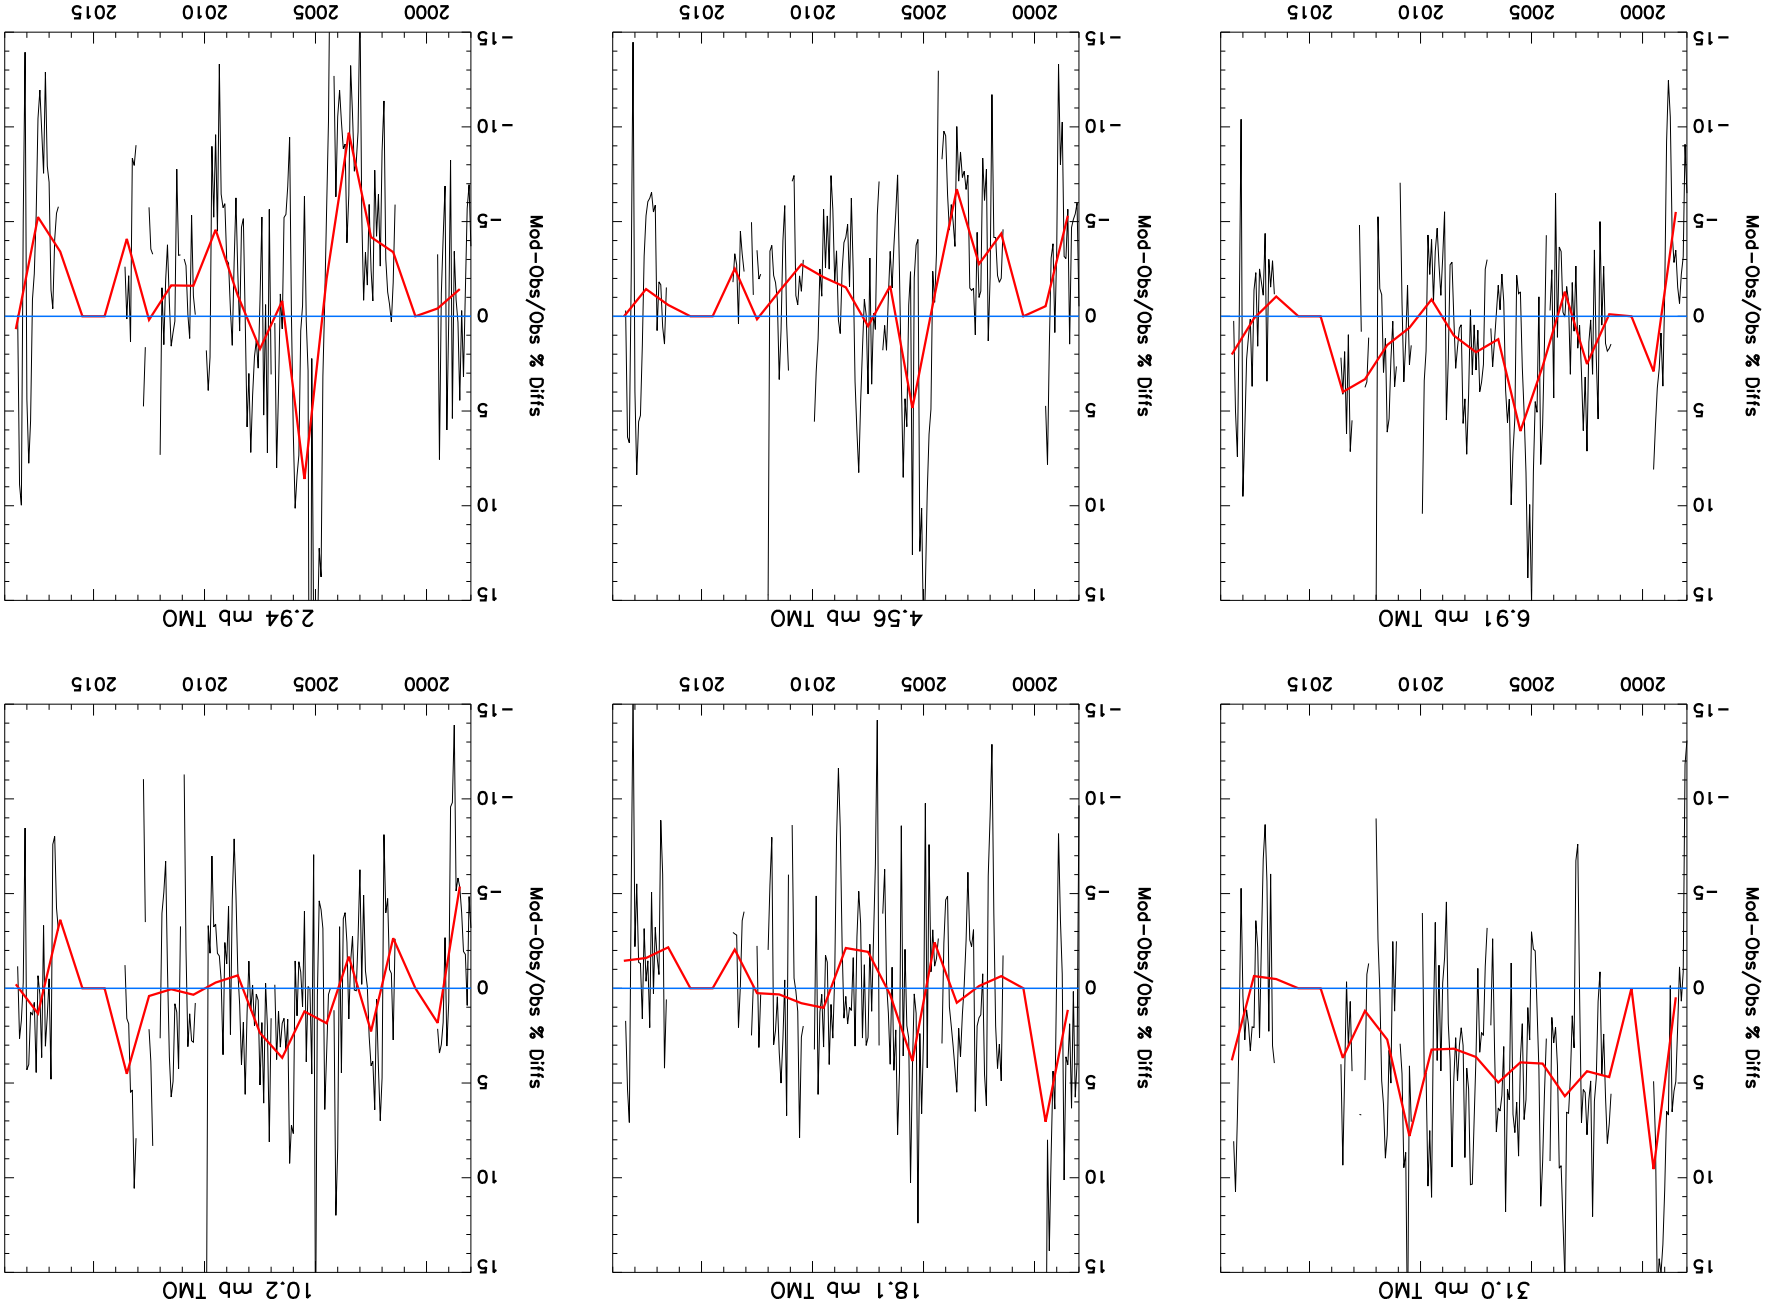

Monthly Avg O3 Differences (%), Model-Mauna Loa, 1998-2018 & Annual Mean Diff (red)

Monthly Avg O₃ Differences (%), Model-Table Mtn, 1998-2018 & Annual Mean Diff (red)

Monthly Avg O3 Differences (%), Model-Hohen, 1998-2018 & Annual Mean Diff (red) (Mod-Obs/Obs % Diff)

Monthly Avg O3 Differences (%), Model-OHP, 1998-2018 & Annual Mean Diff (red)