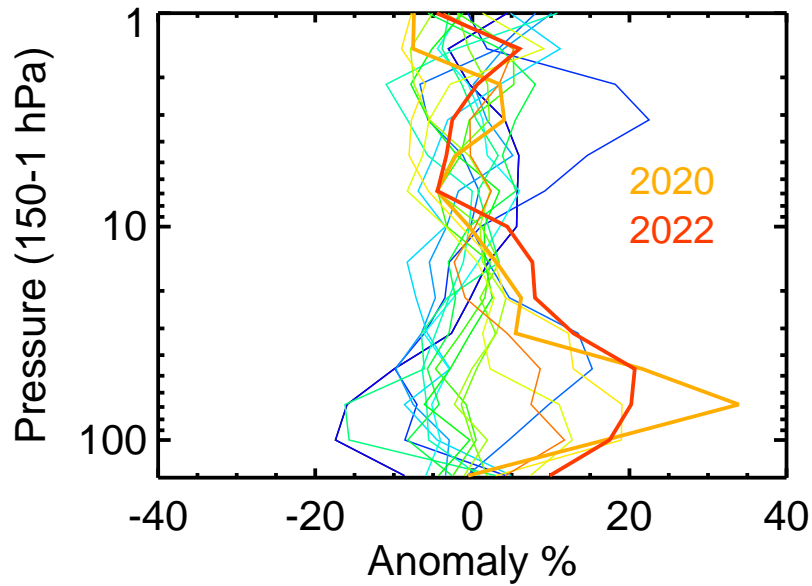

MLS 40-50S CIO Anomalies, 2005-2022

MAY

JUN

JUL

AUG