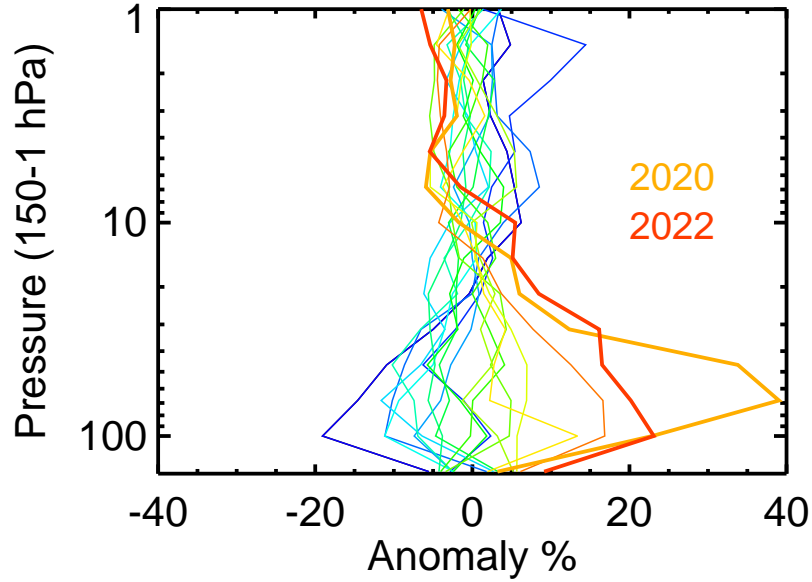

MLS 40-50S CIO Anomalies, 2005-2022

MAY

JUN

JUL

AUG