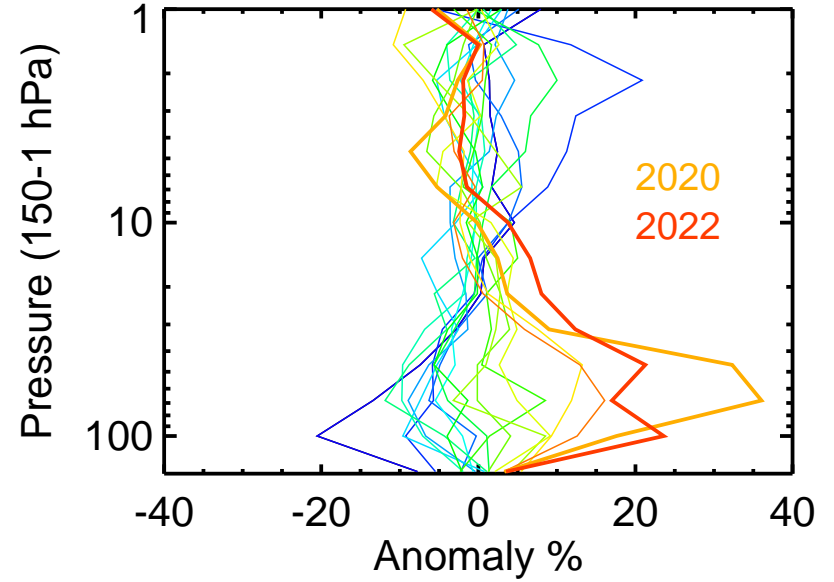

MLS 40-50S CIO Anomalies, 2005-2022

MAY

JUN

JUL

AUG