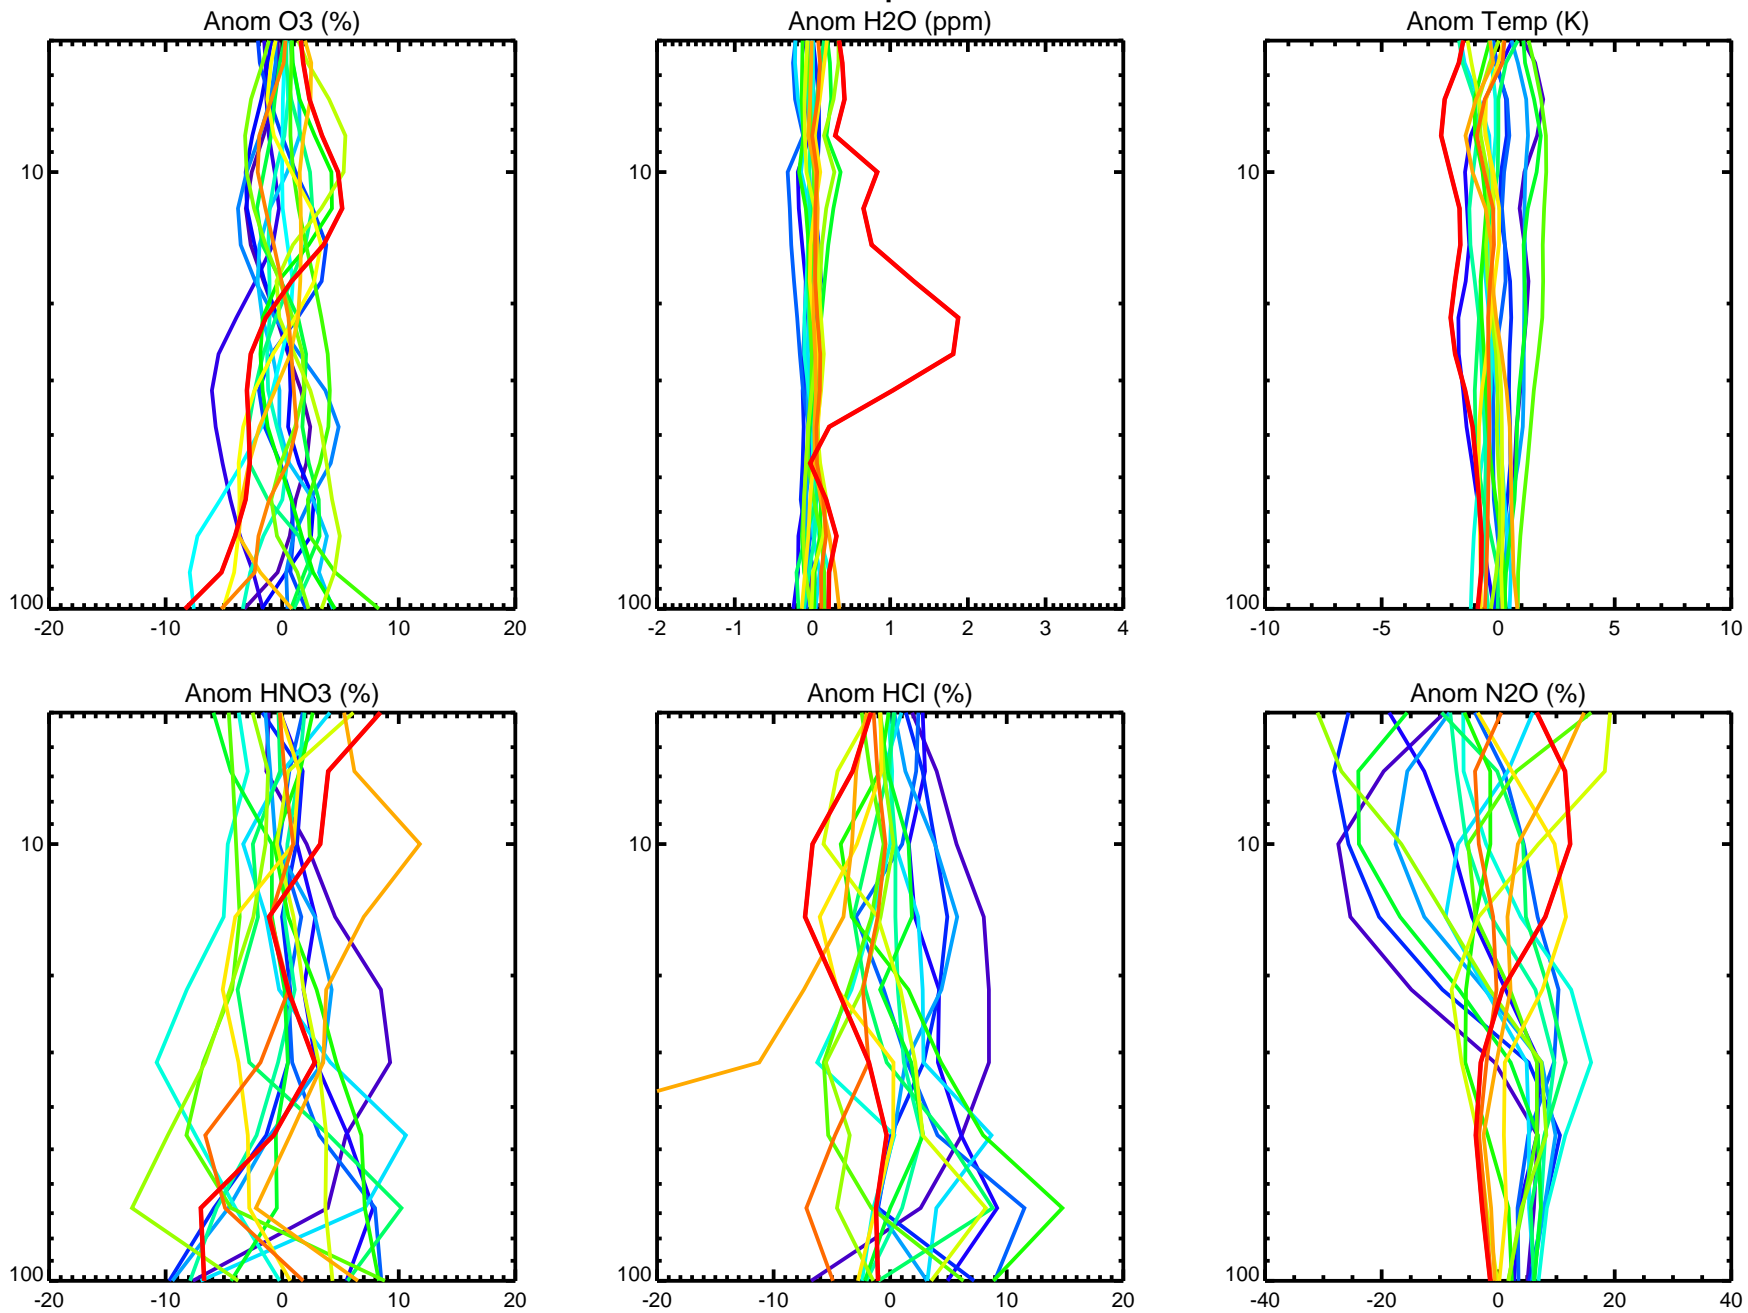

MAR 38-52S MLS Trace Gas & Temp Anomalies, 2004-2022

MAY 38-52S MLS Trace Gas & Temp Anomalies, 2004-2022

JUL 38-52S MLS Trace Gas & Temp Anomalies, 2004-2022

SEP 38-52S MLS Trace Gas & Temp Anomalies, 2004-2022