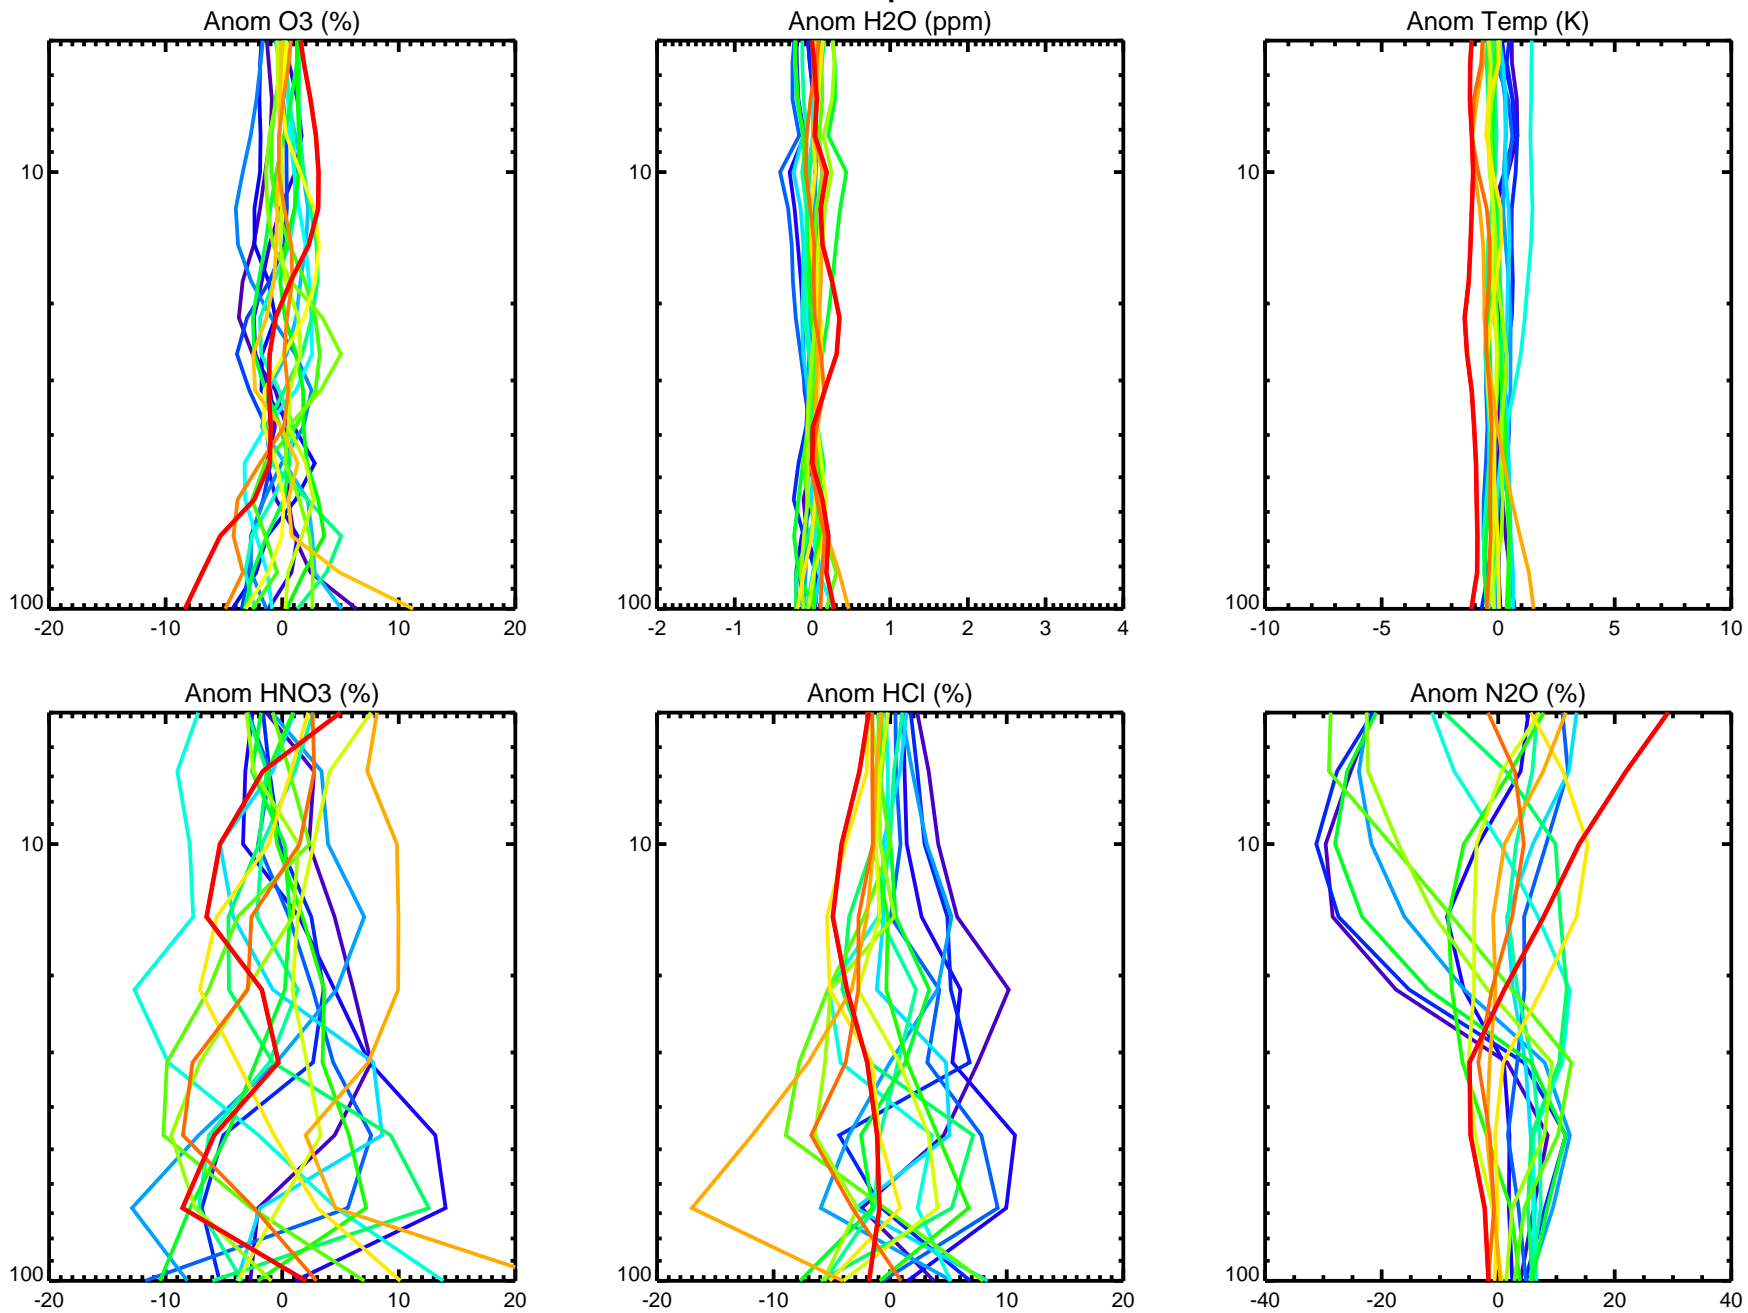

MAR 38-52S MLS Trace Gas & Temp Anomalies, 2004-2022

MAY 38-52S MLS Trace Gas & Temp Anomalies, 2004-2022

JUL 38-52S MLS Trace Gas & Temp Anomalies, 2004-2022

SEP 38-52S MLS Trace Gas & Temp Anomalies, 2004-2022