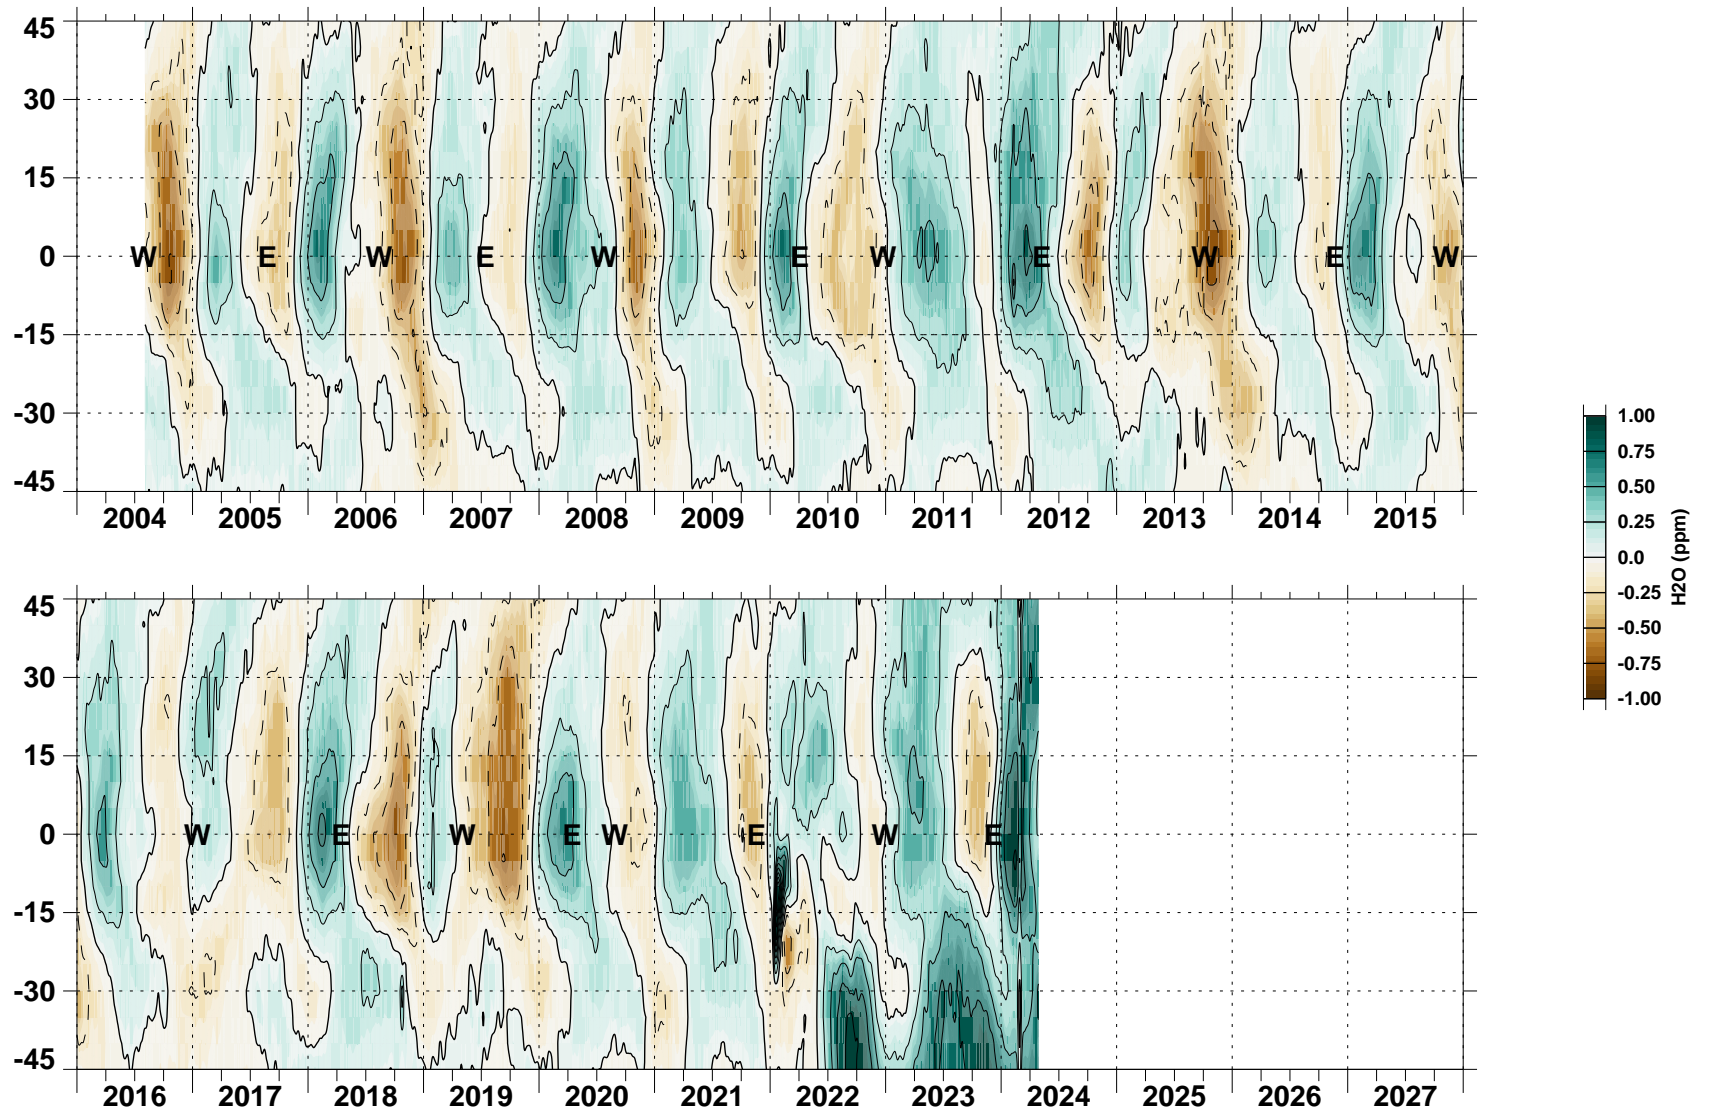

H₂O

46.4hPa

Gauss filter, half-amp.= 20.0 days