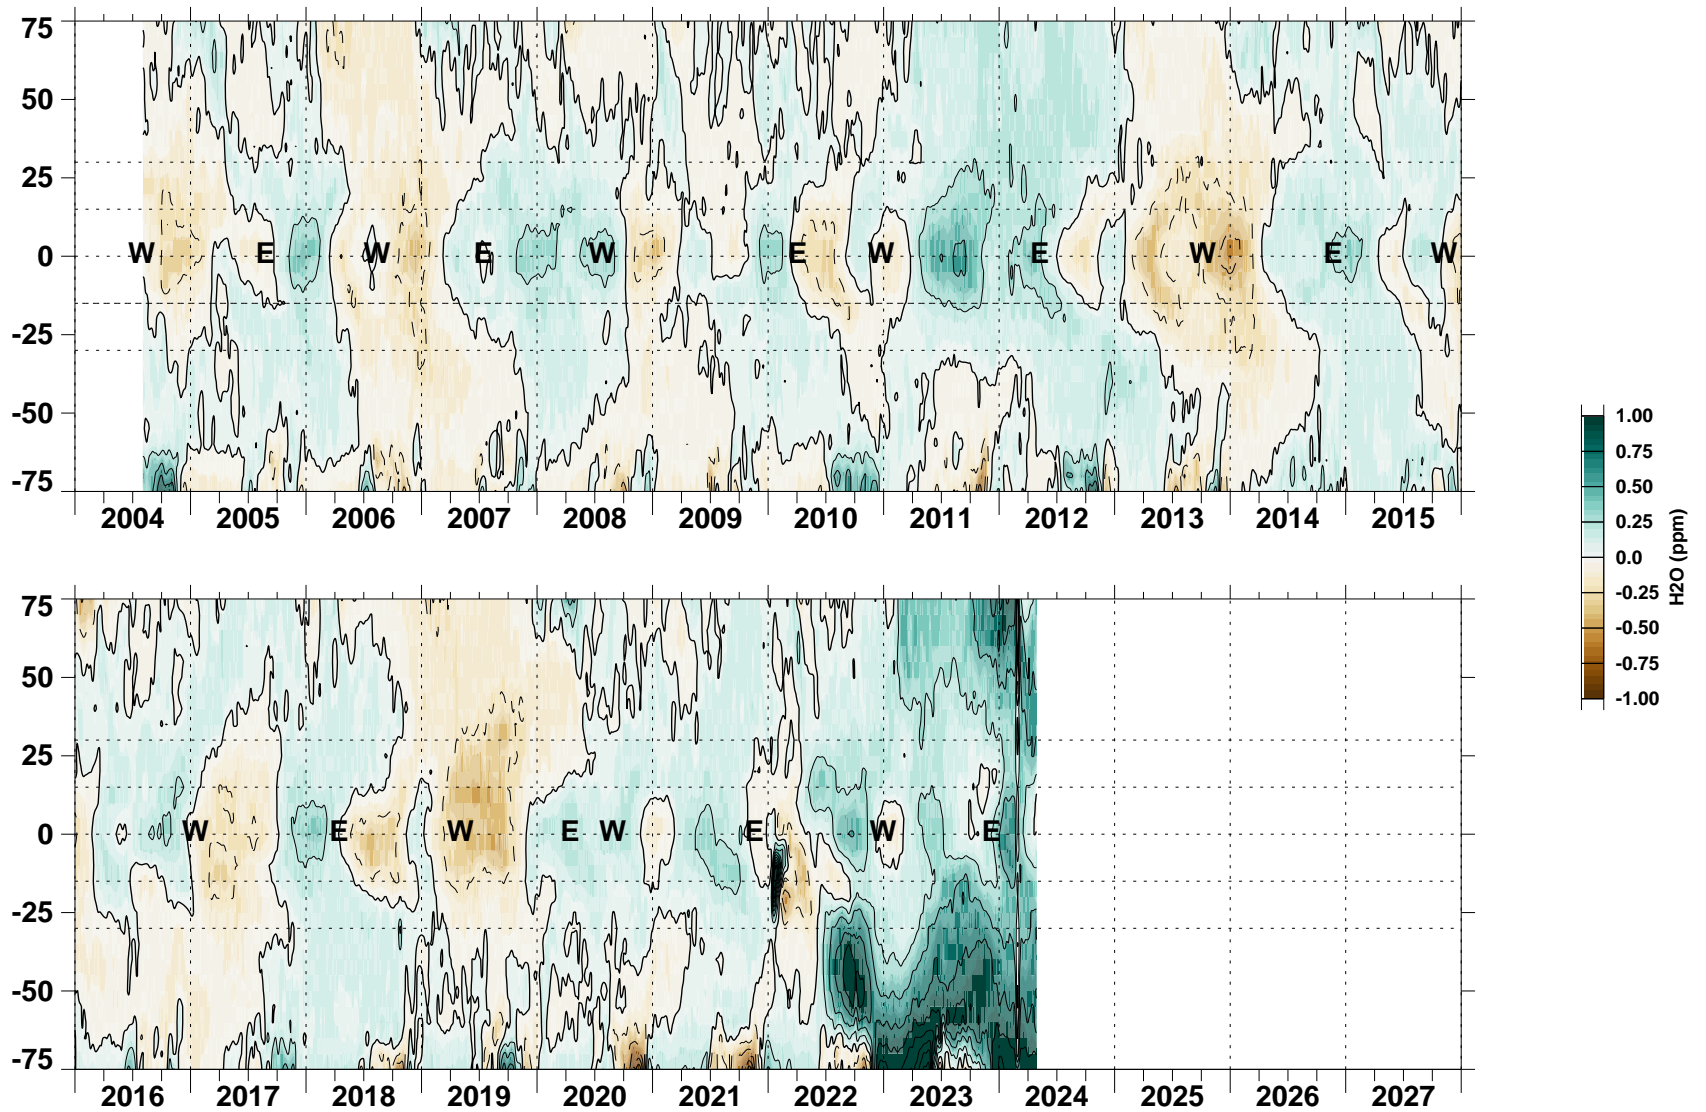

H₂O

46.4hPa

Gauss filter, half-amp.= 20.0 days