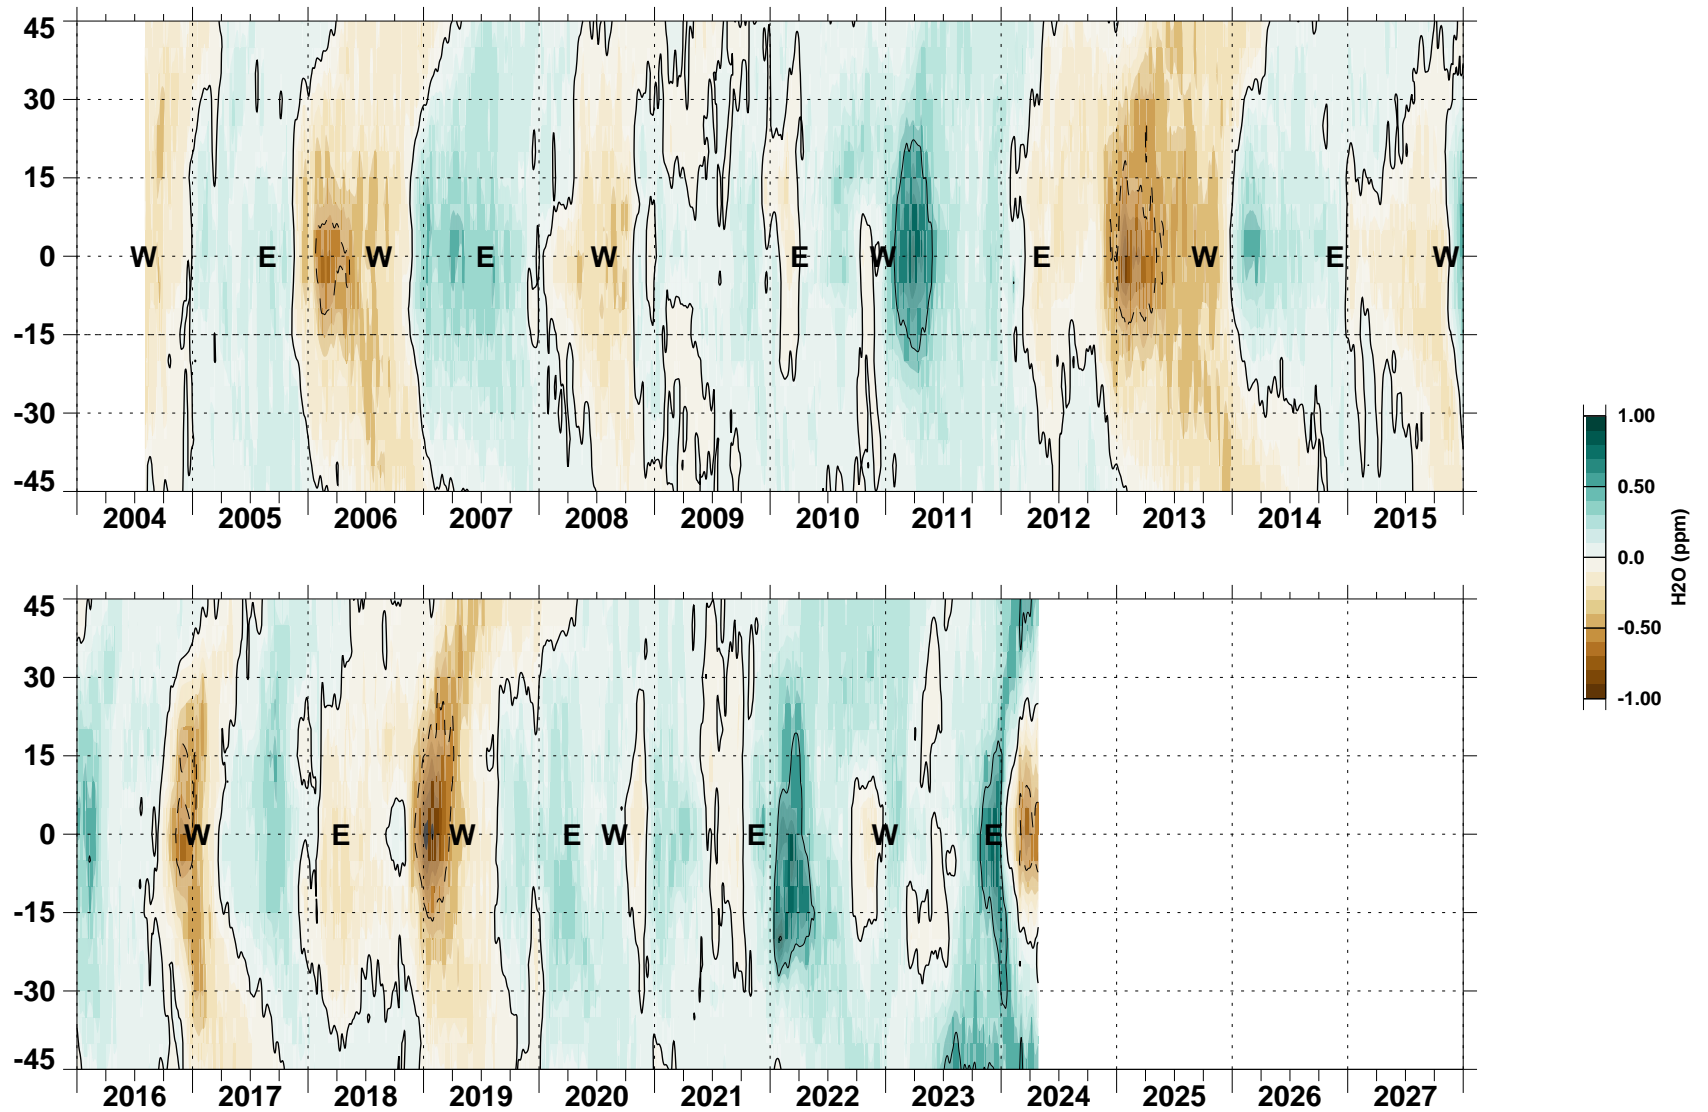

# H<sub>2</sub>O

# 68.1hPa

Gauss filter, half-amp.= 20.0 days

**Aura MLS**