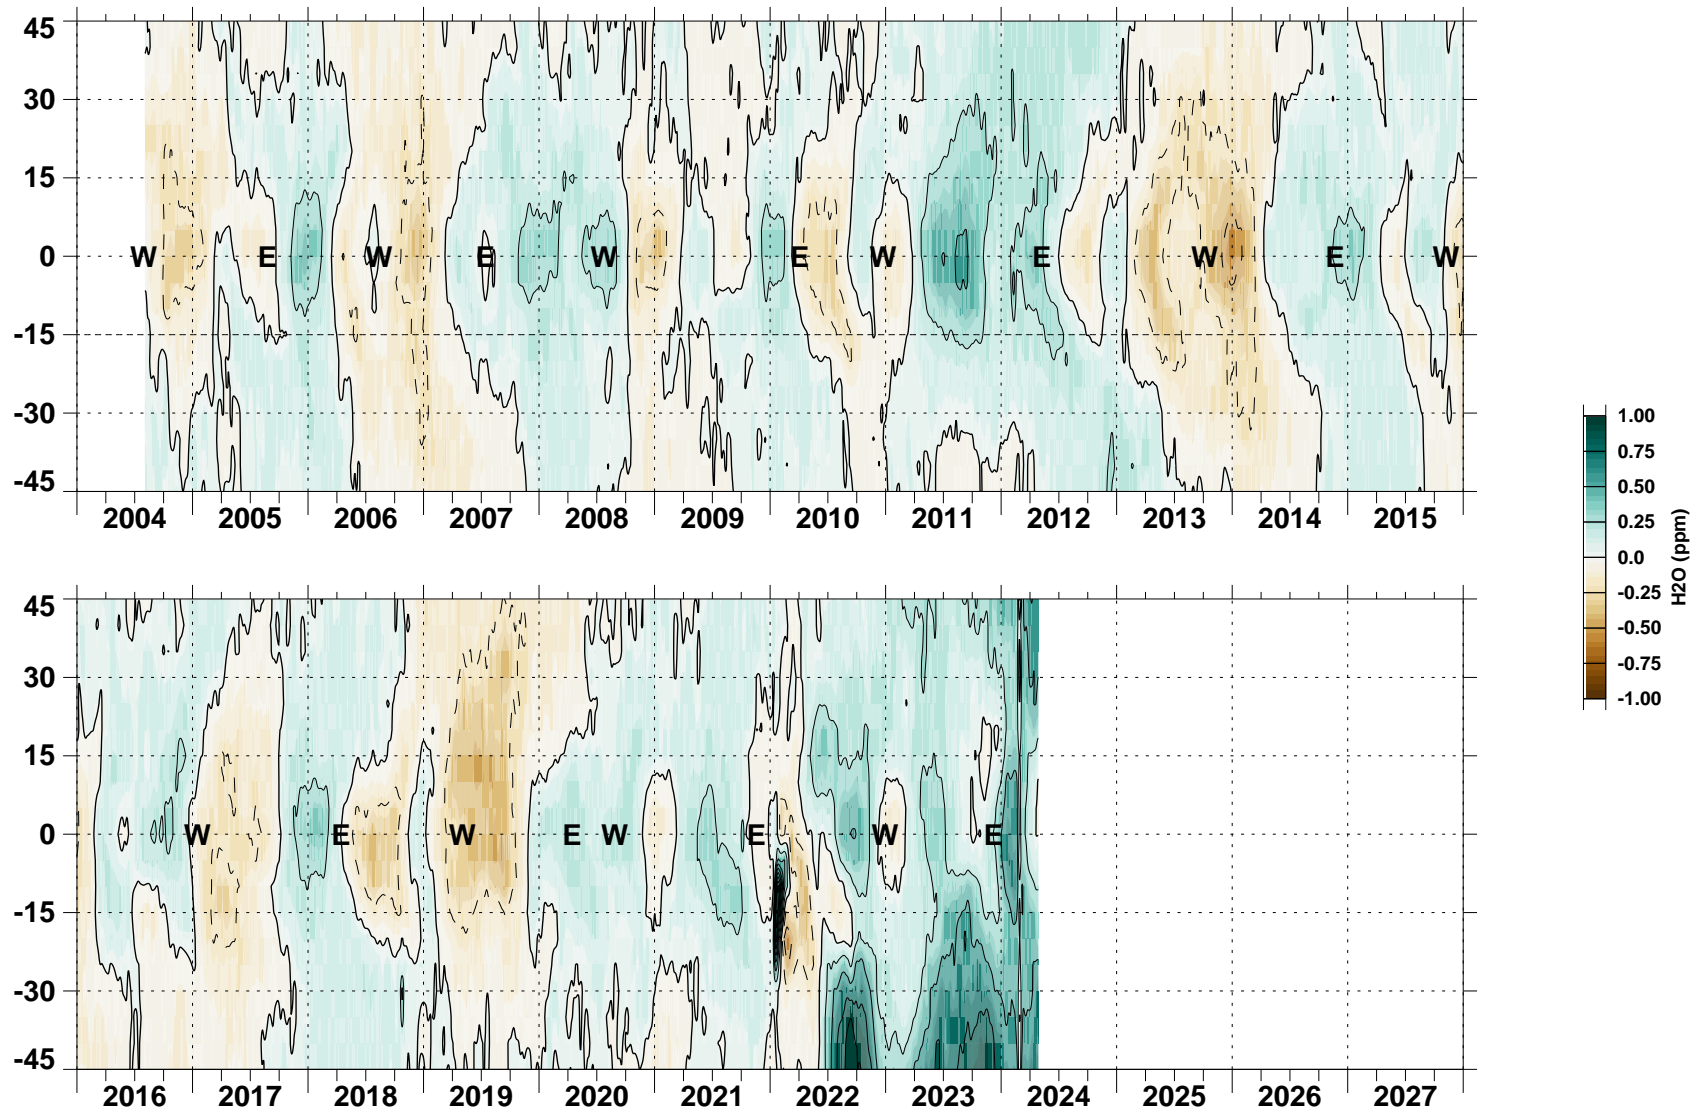

H₂O

46.4hPa

Gauss filter, half-amp.= 20.0 days