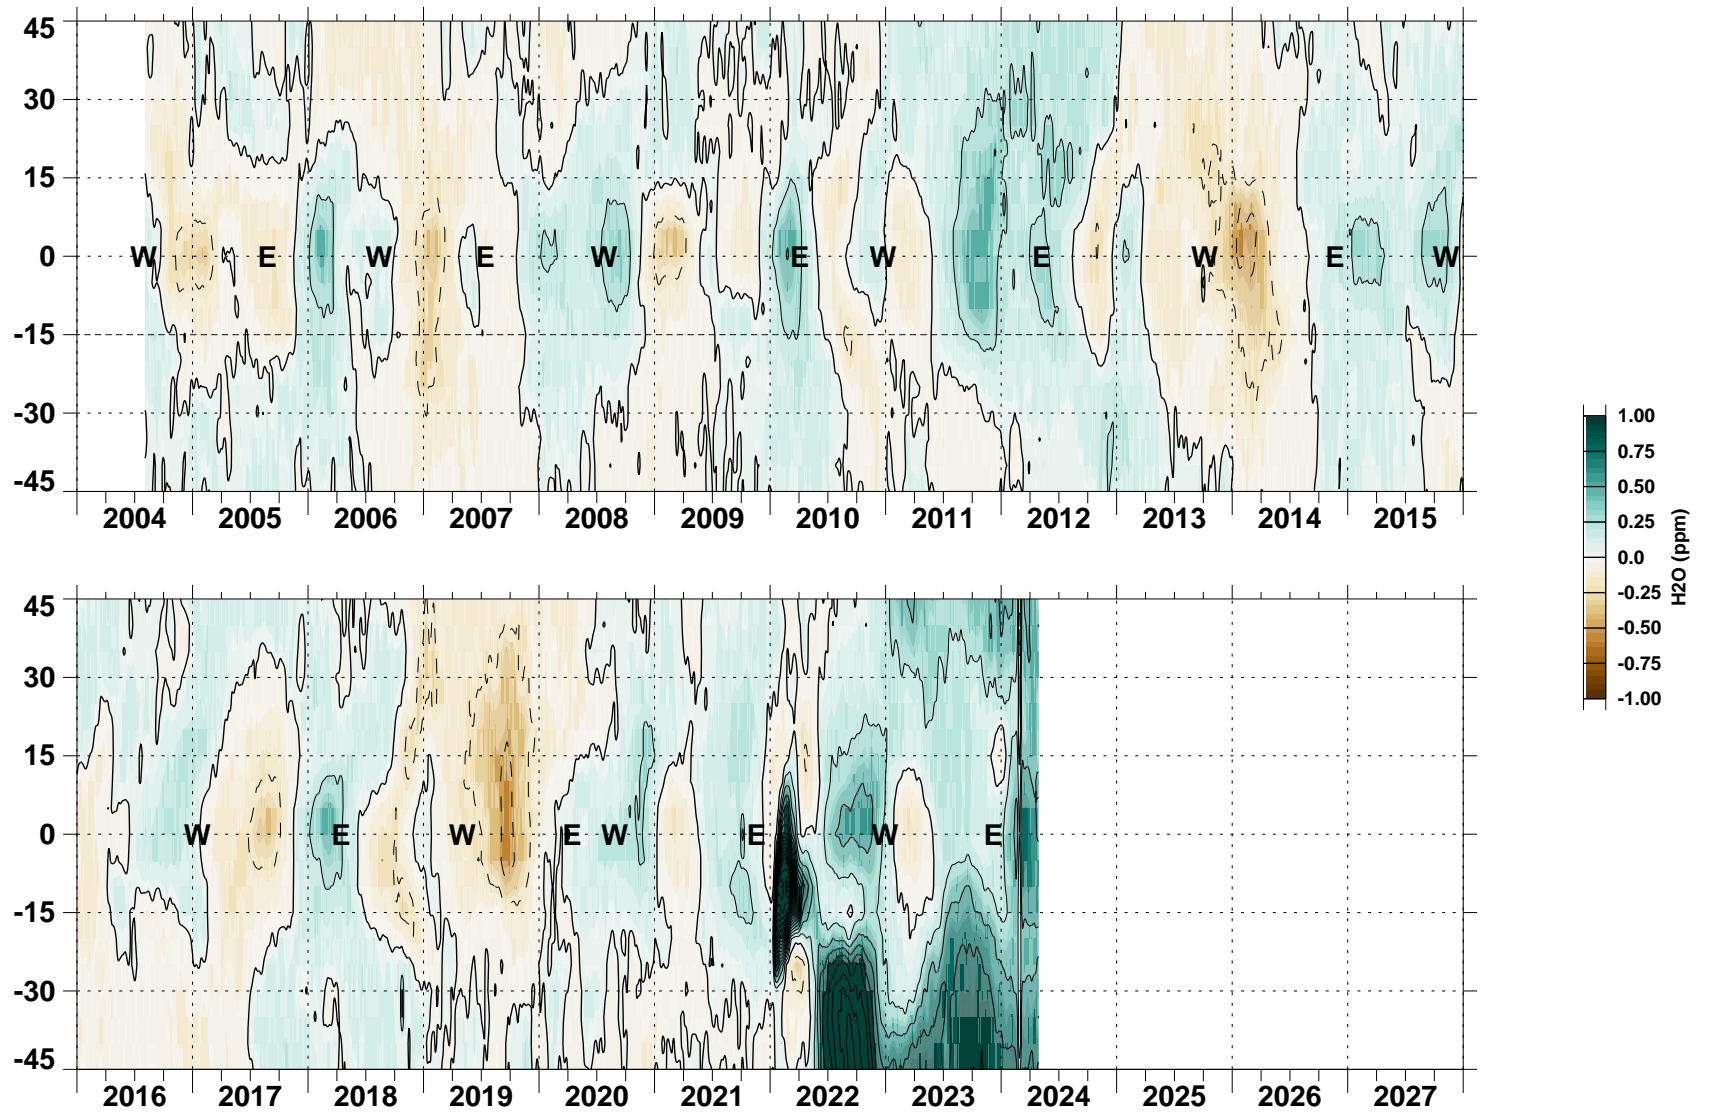

H₂O

38.3hPa

Gauss filter, half-amp.= 20.0 days