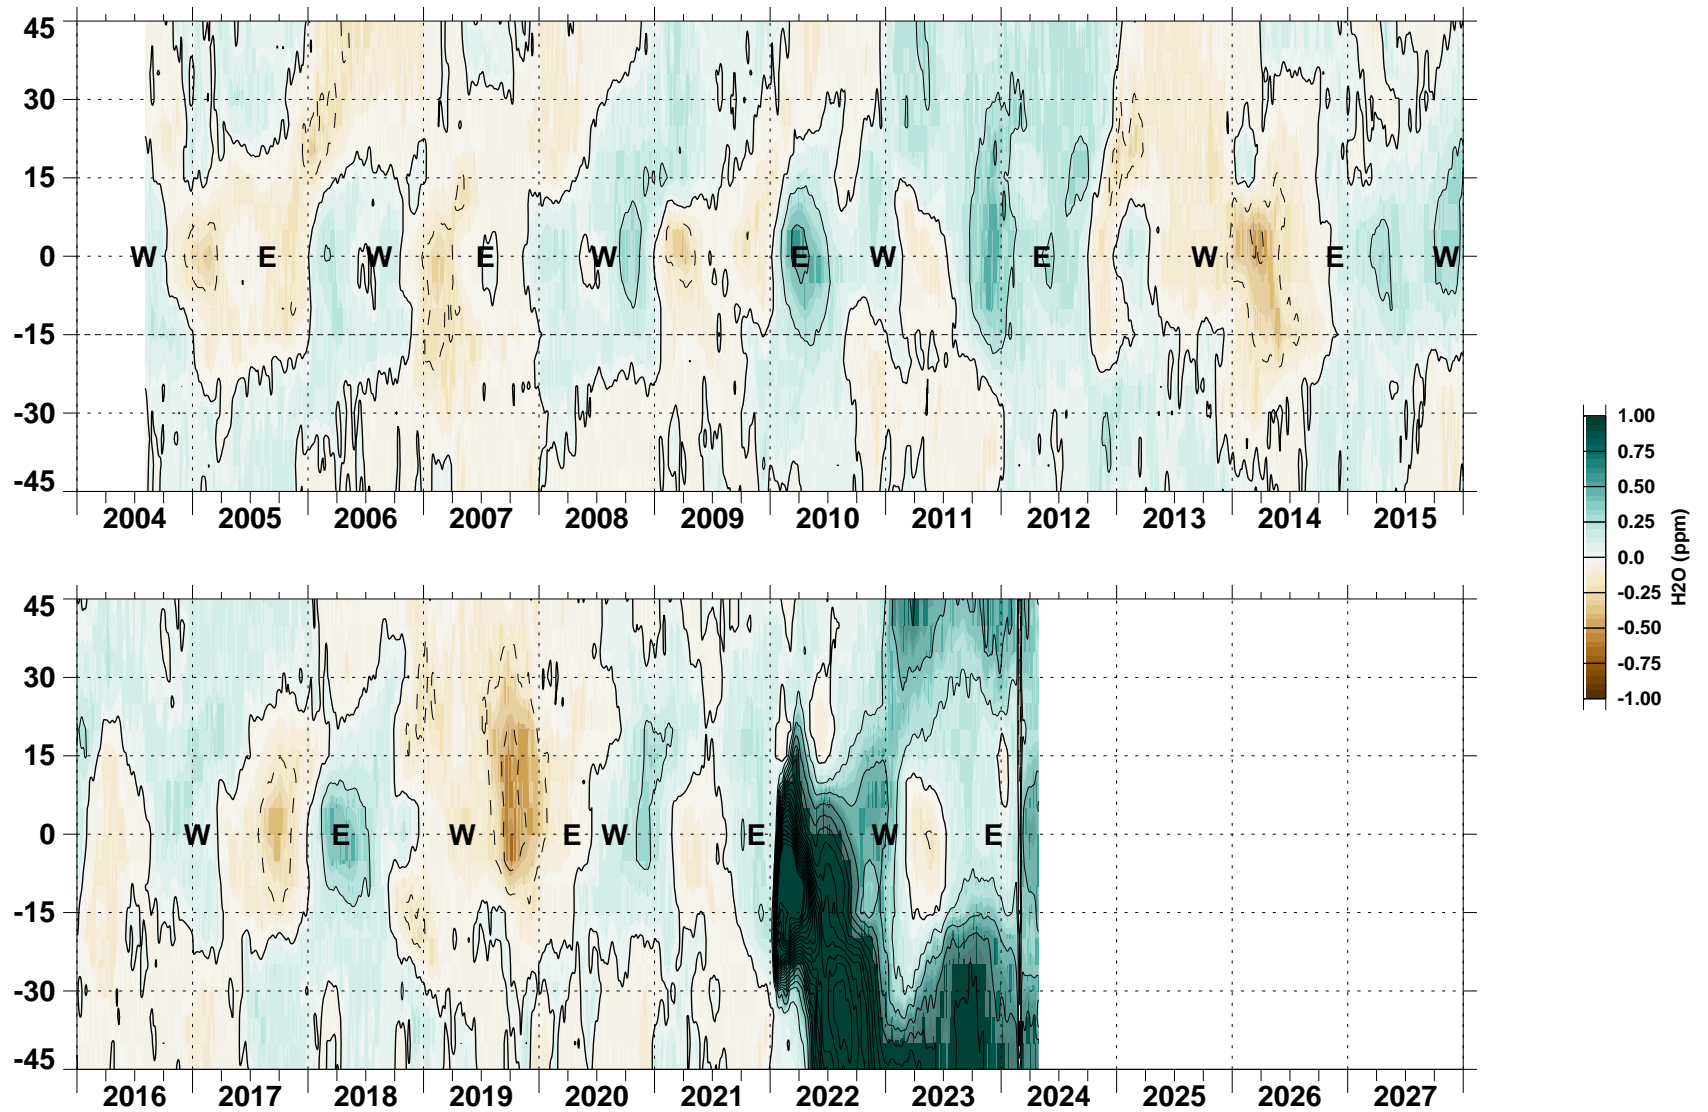

H₂O

31.6hPa

Gauss filter, half-amp.= 20.0 days