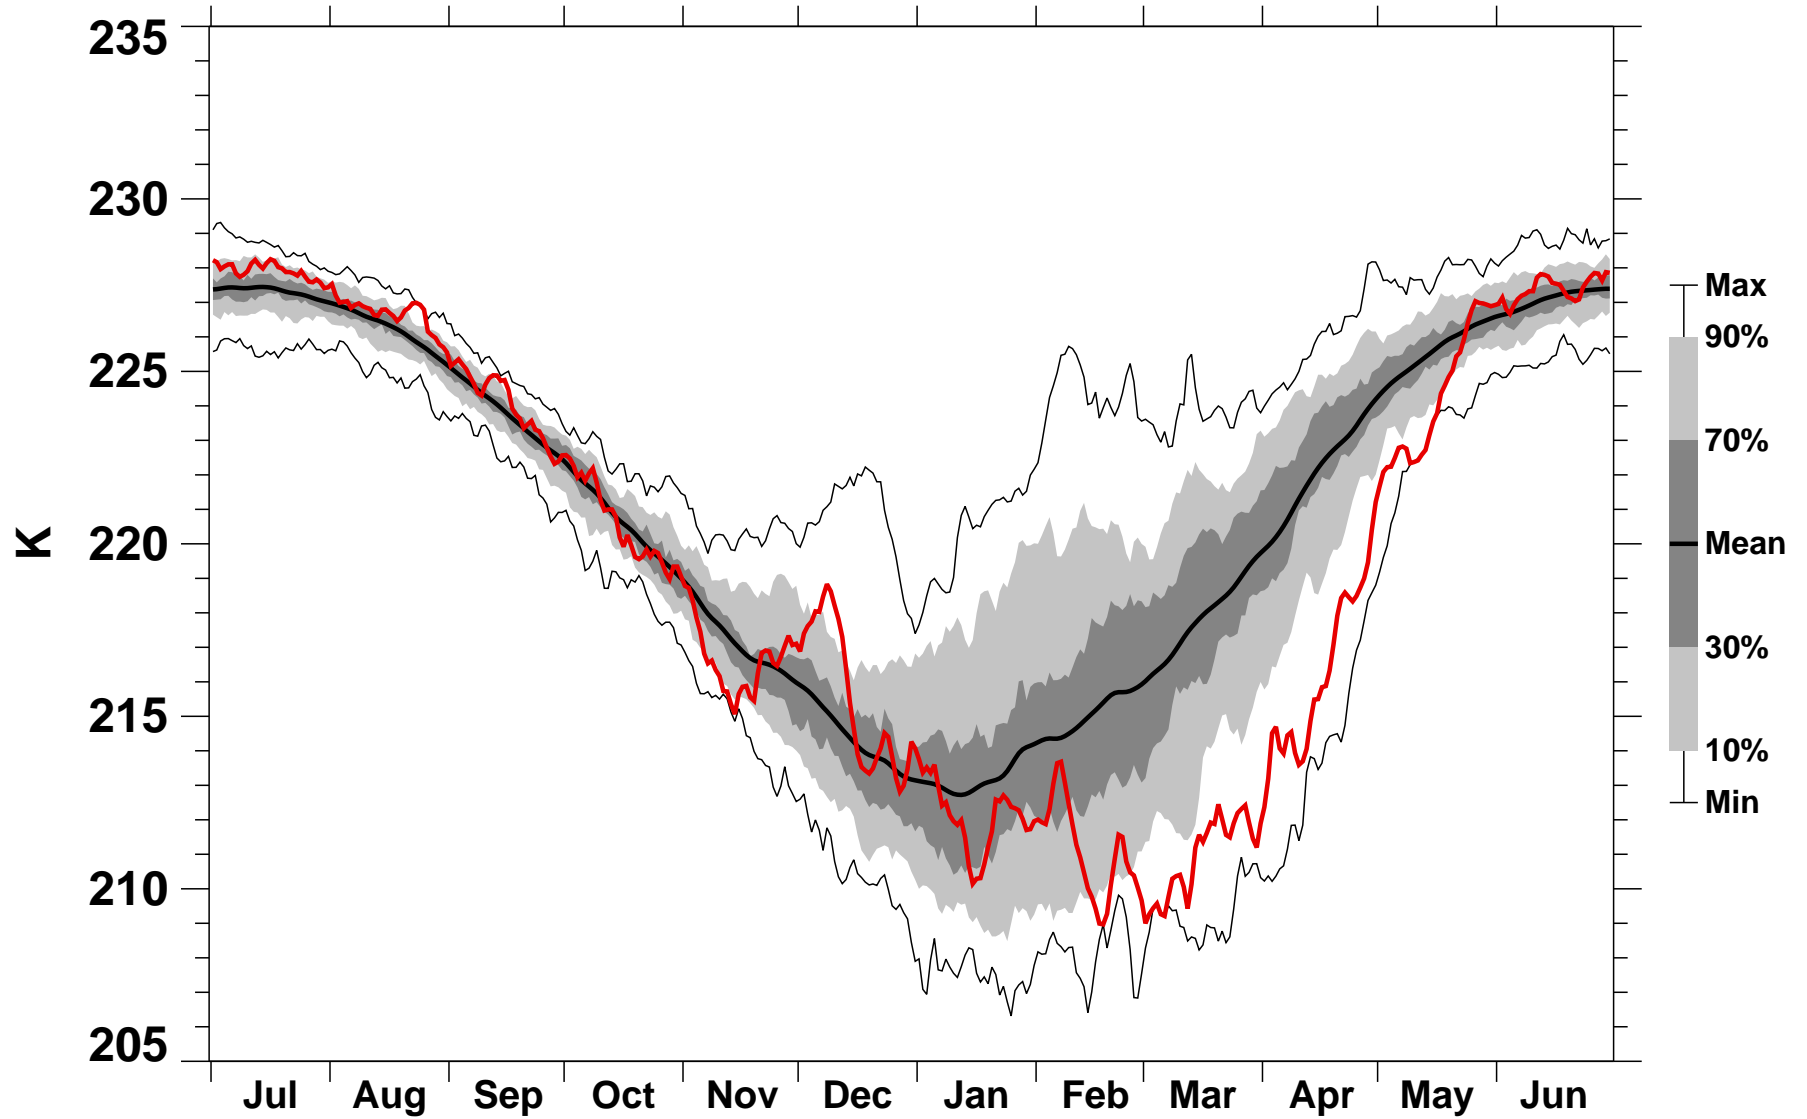

# 60-90°N Zonal Mean Temperature 150 hPa MERRA2

1978/1979–2022/2023

2019/2020