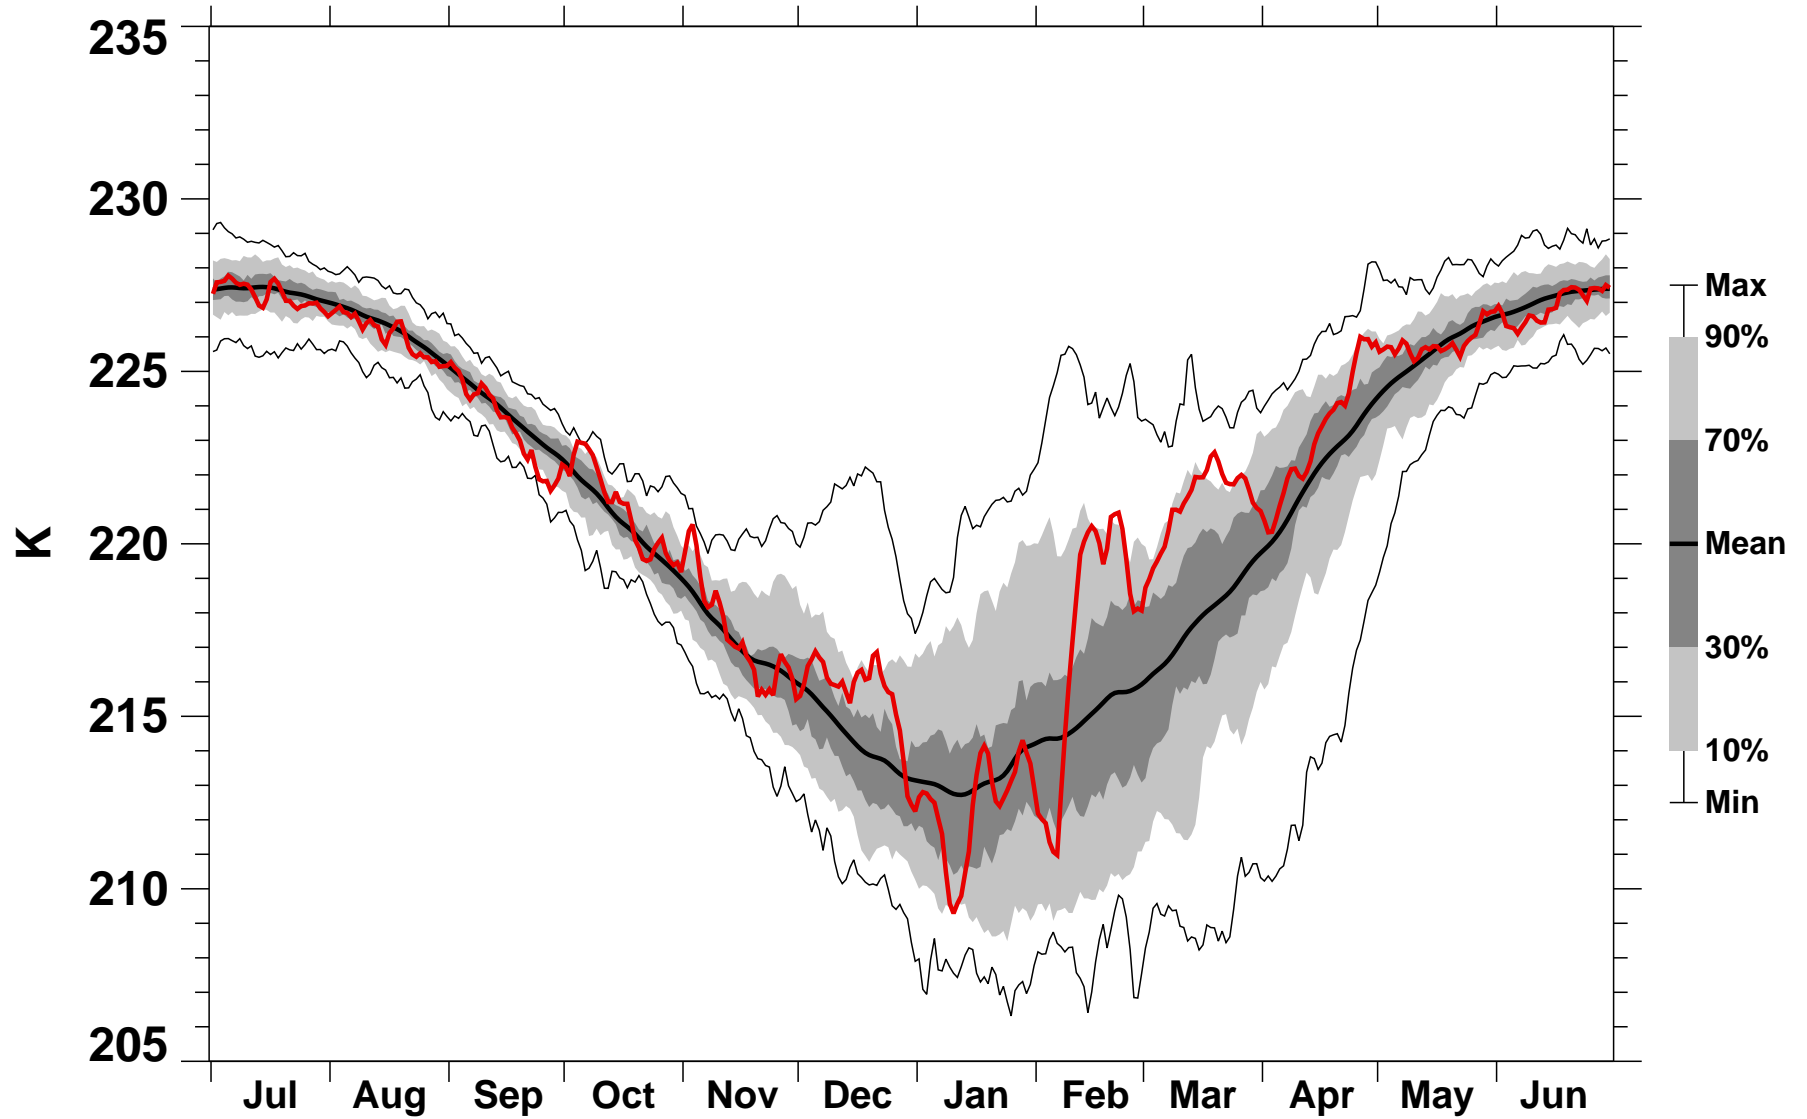

# 60-90°N Zonal Mean Temperature 150 hPa MERRA2

1978/1979–2022/2023

2017/2018