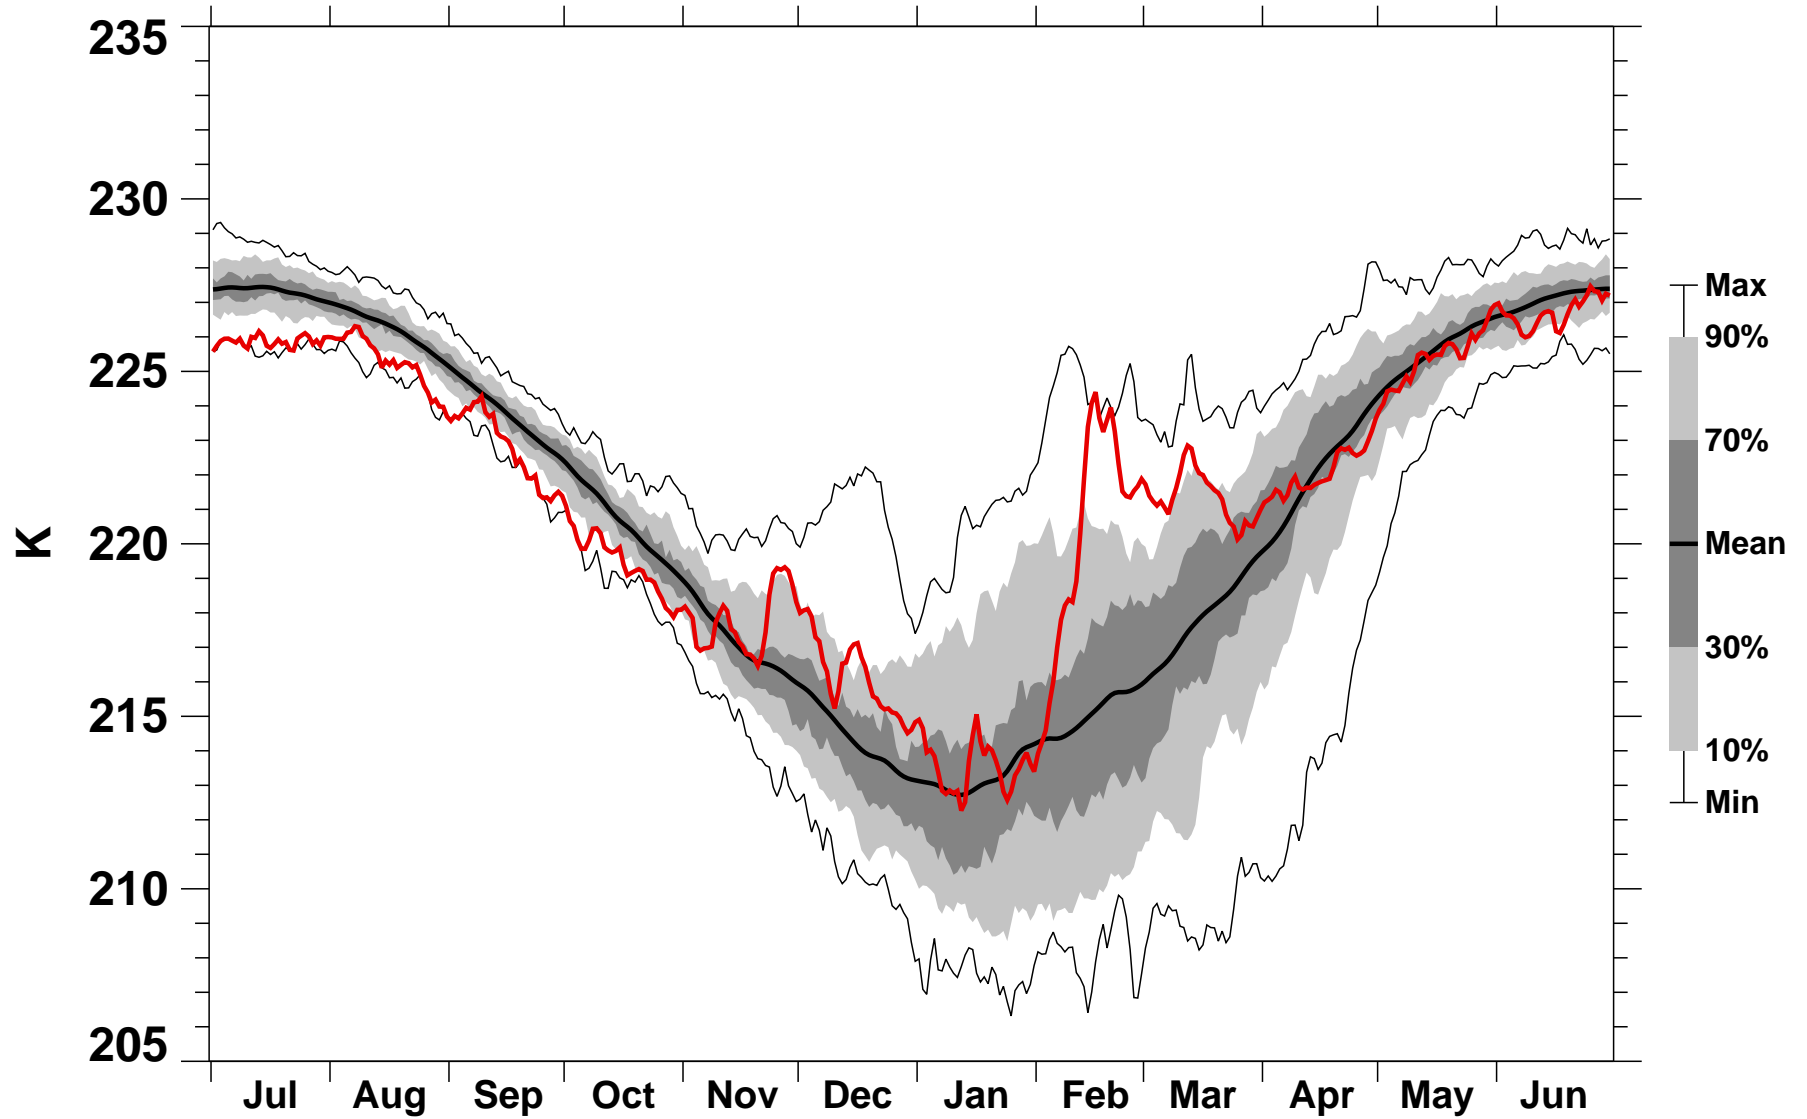

# 60-90°N Zonal Mean Temperature 150 hPa MERRA2

1978/1979–2022/2001

2000/2001