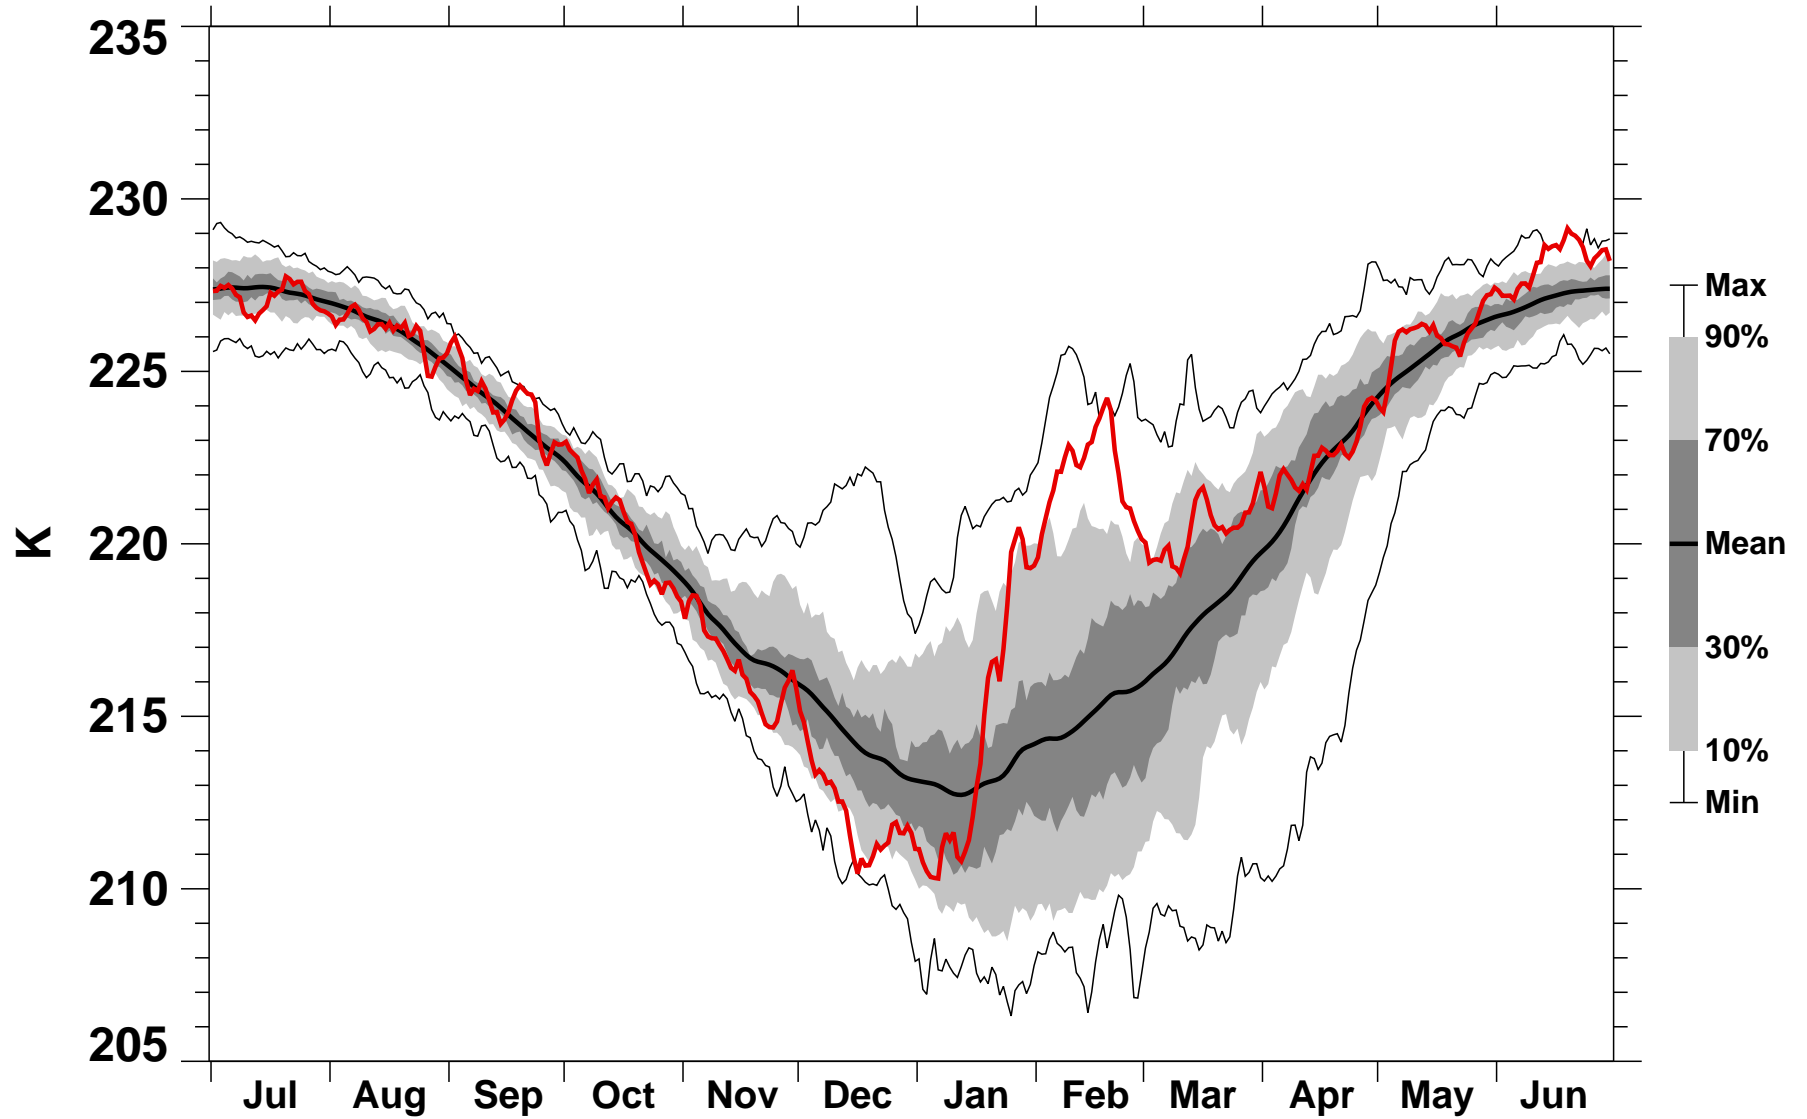

# 60-90°N Zonal Mean Temperature 150 hPa MERRA2

1978/1979–2022/2023

1986/1987