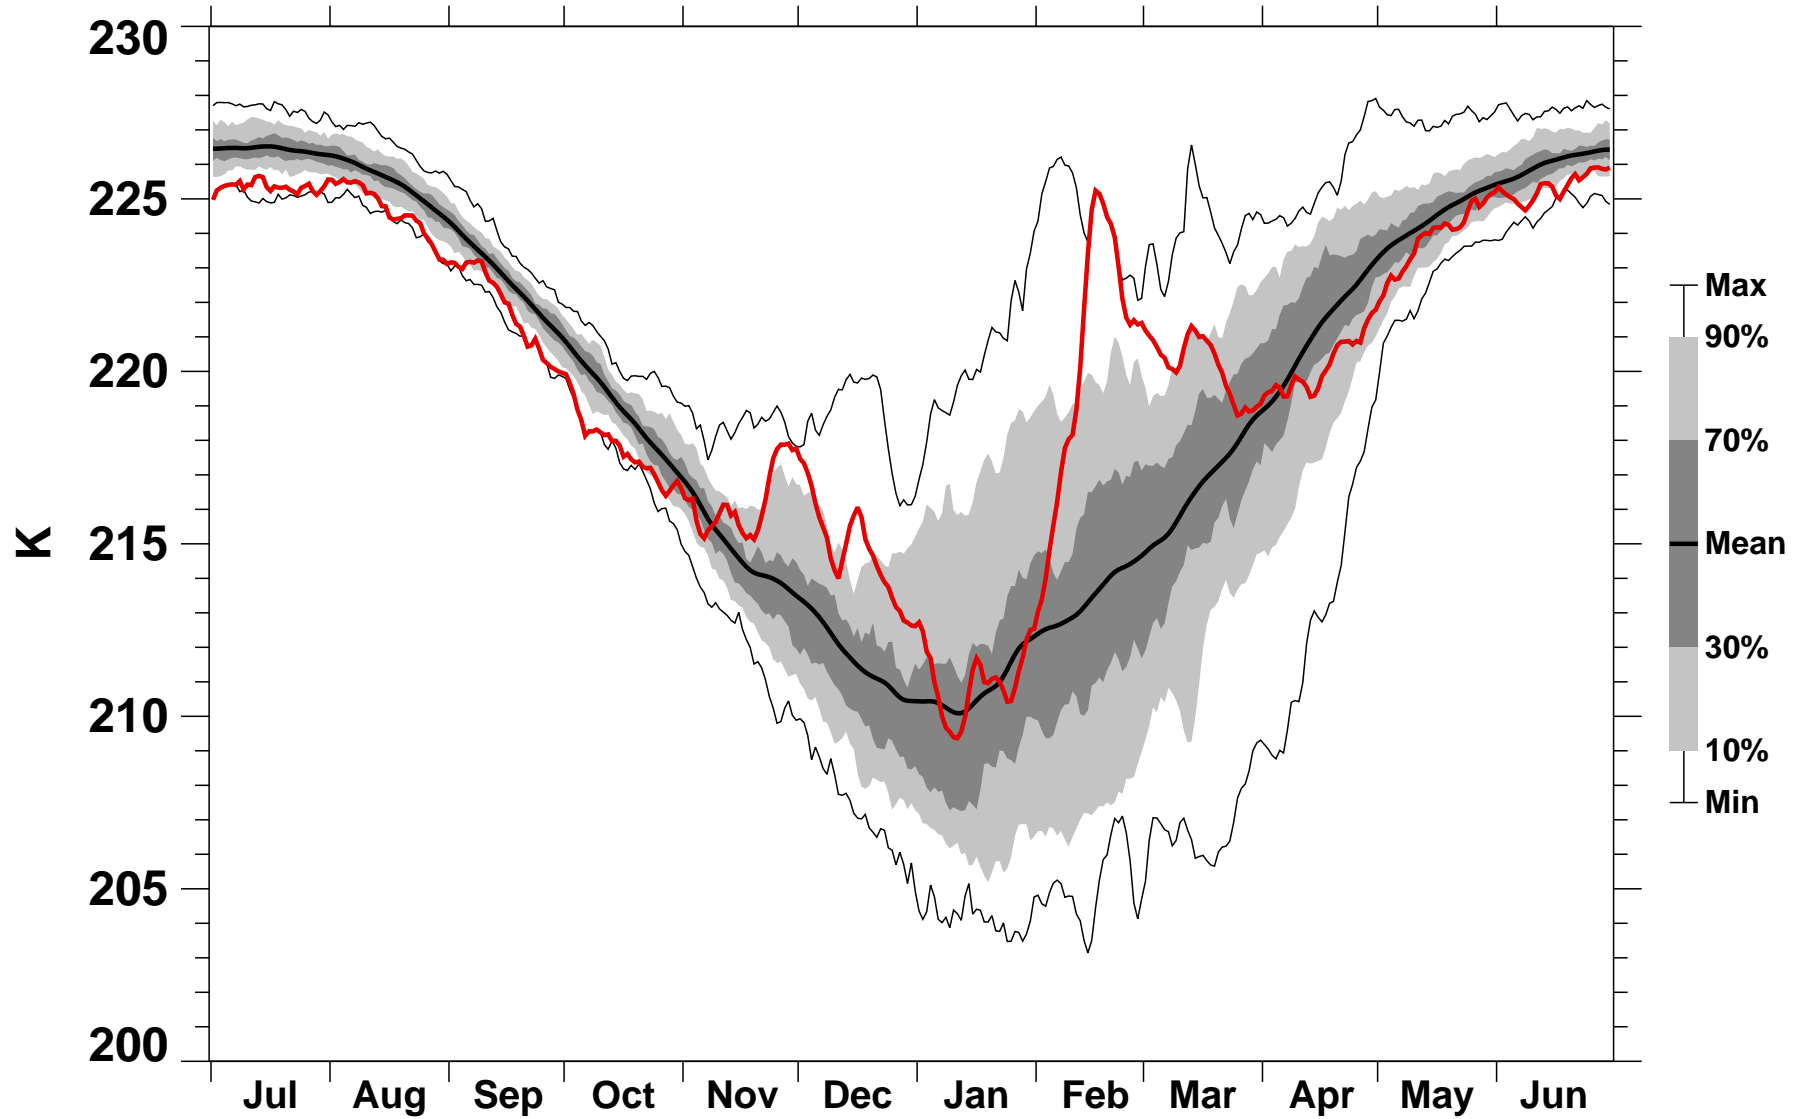

60-90°N Zonal Mean Temperature 100 hPa MERRA2

1978/1979–2022/2001

2000/2001