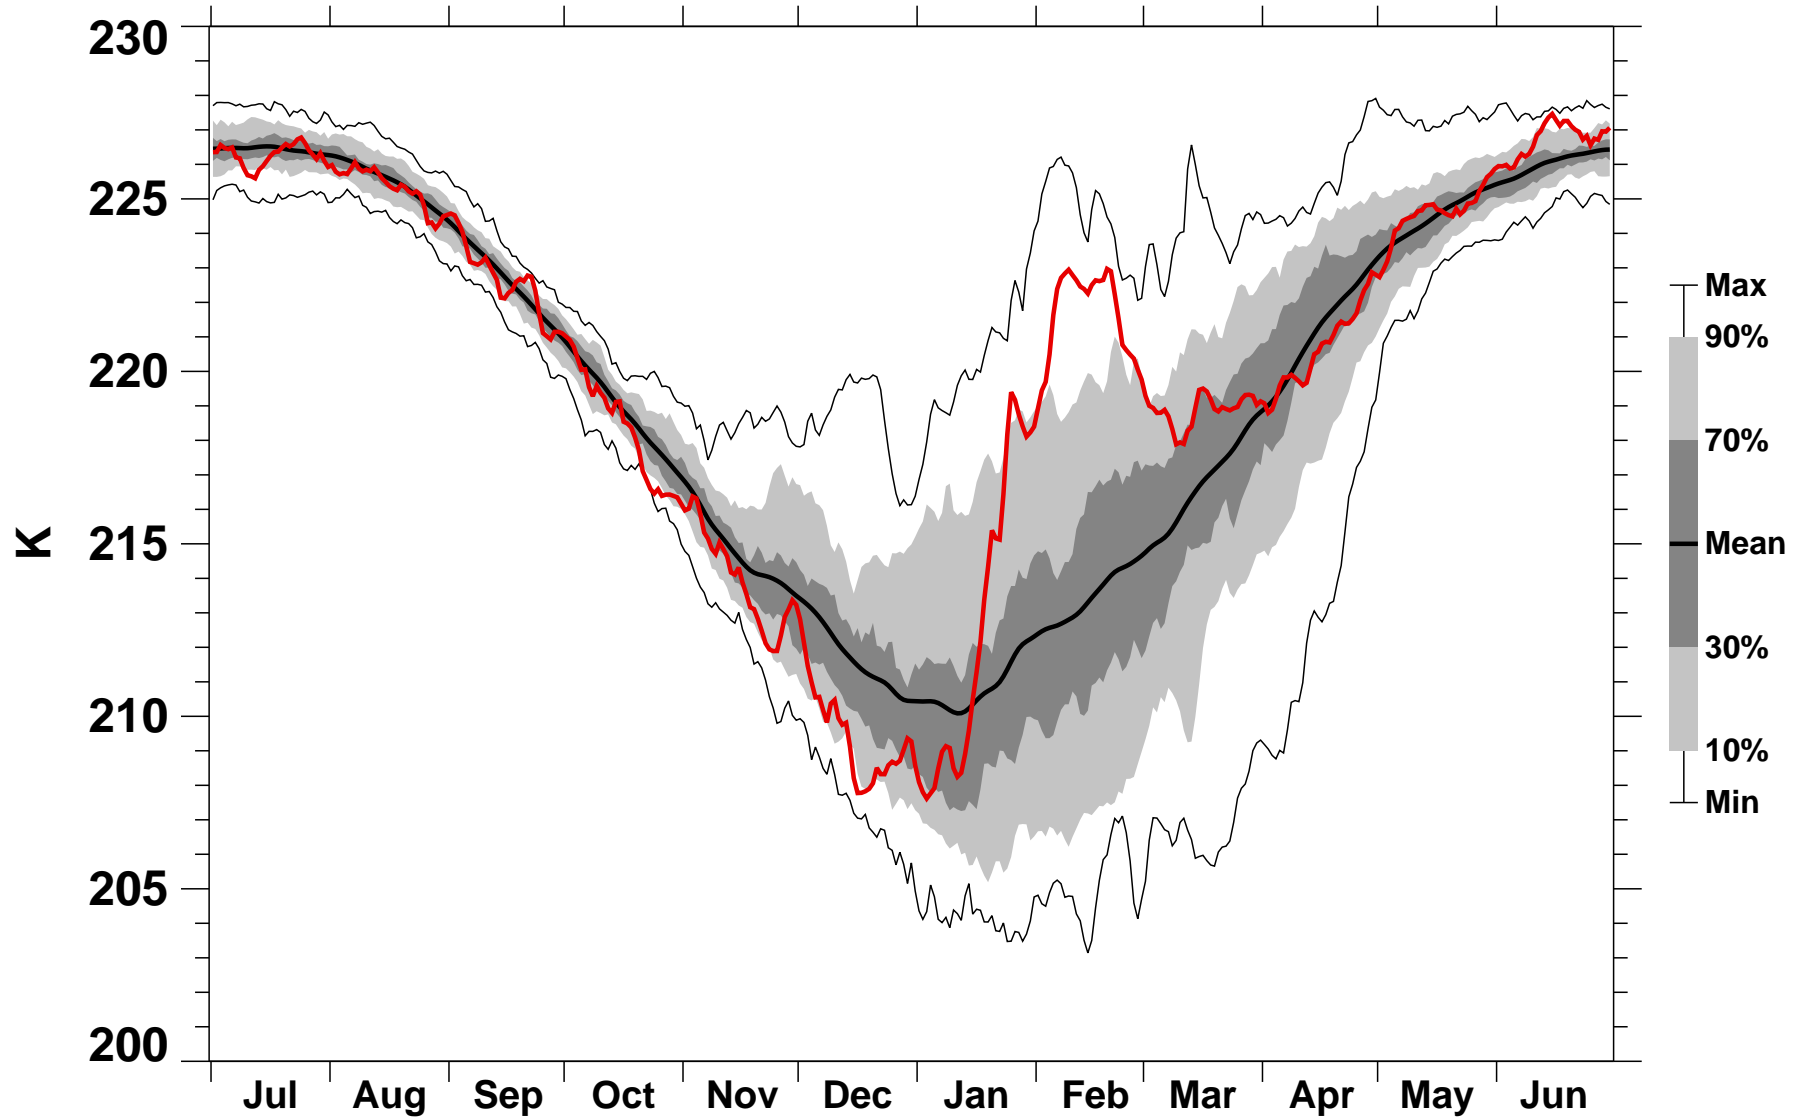

# 60-90°N Zonal Mean Temperature 100 hPa MERRA2

1978/1979–2022/2023

1986/1987