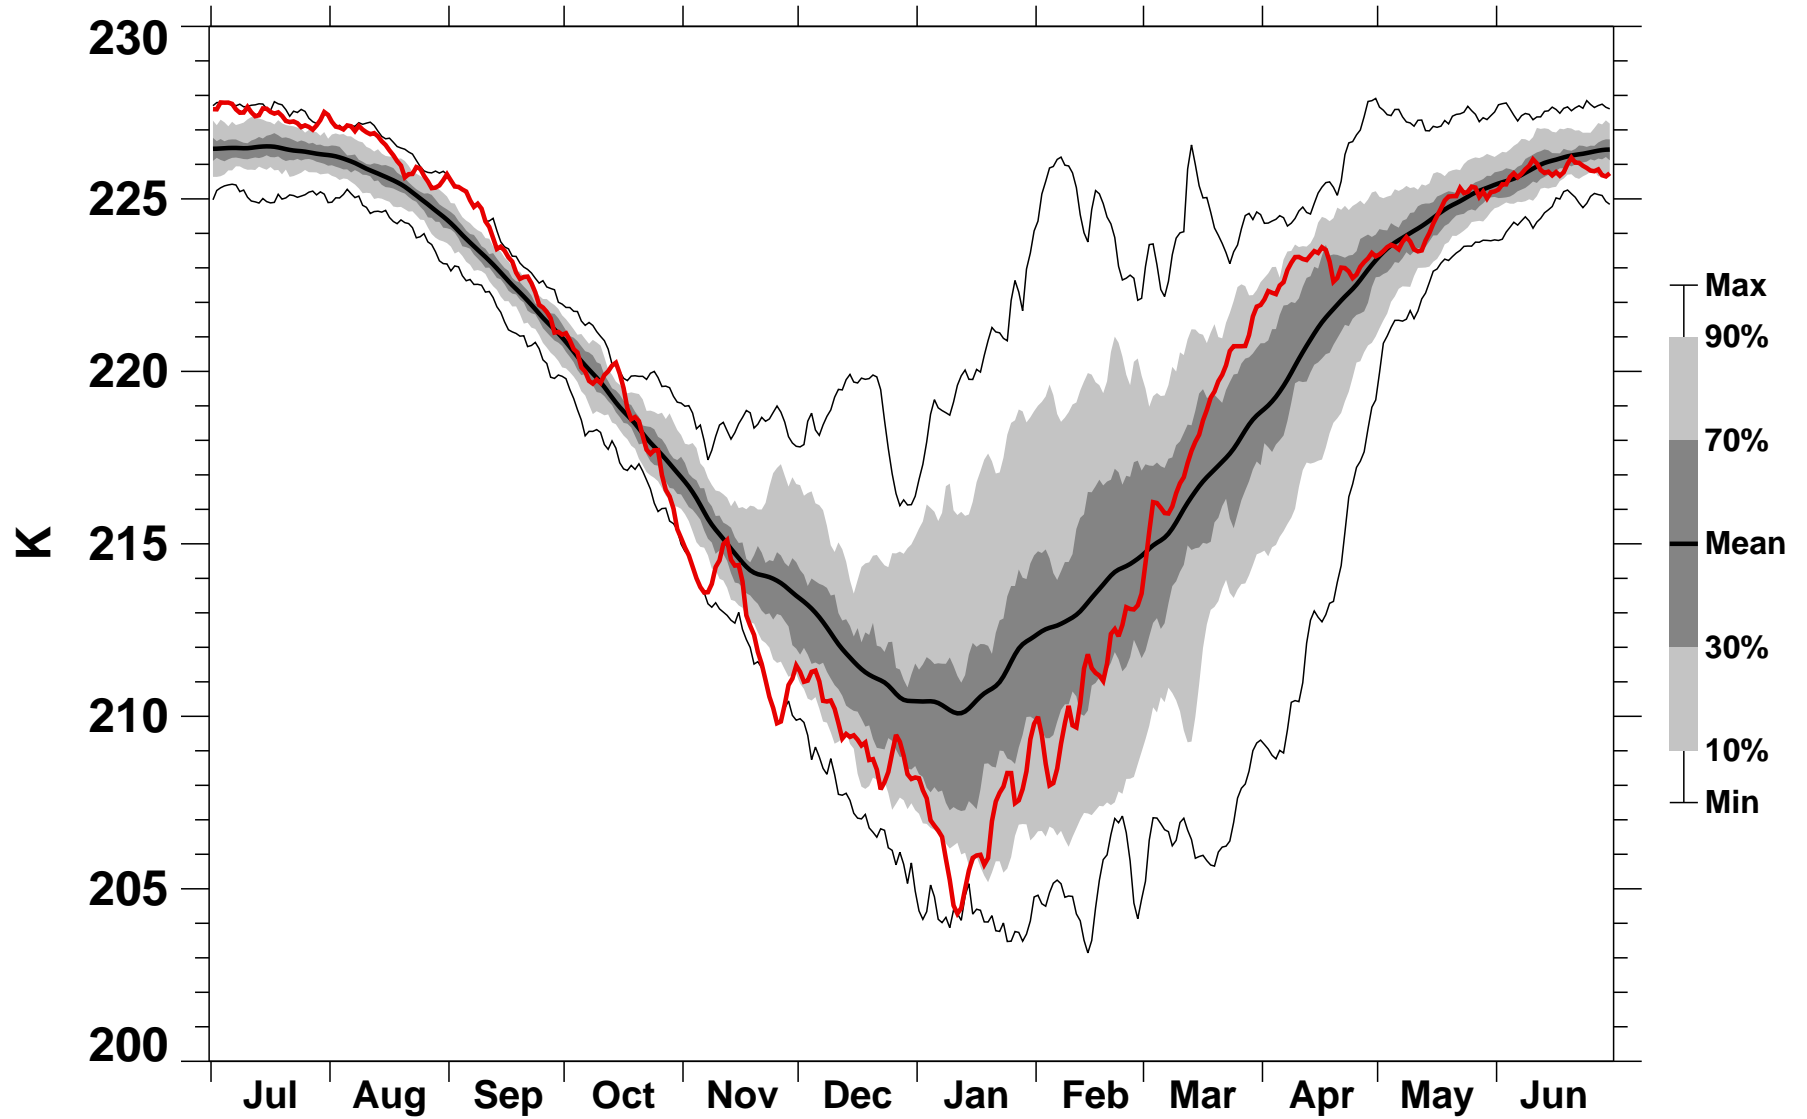

60-90°N Zonal Mean Temperature 100 hPa MERRA2

1978/1979–2022/2023

1982/1983