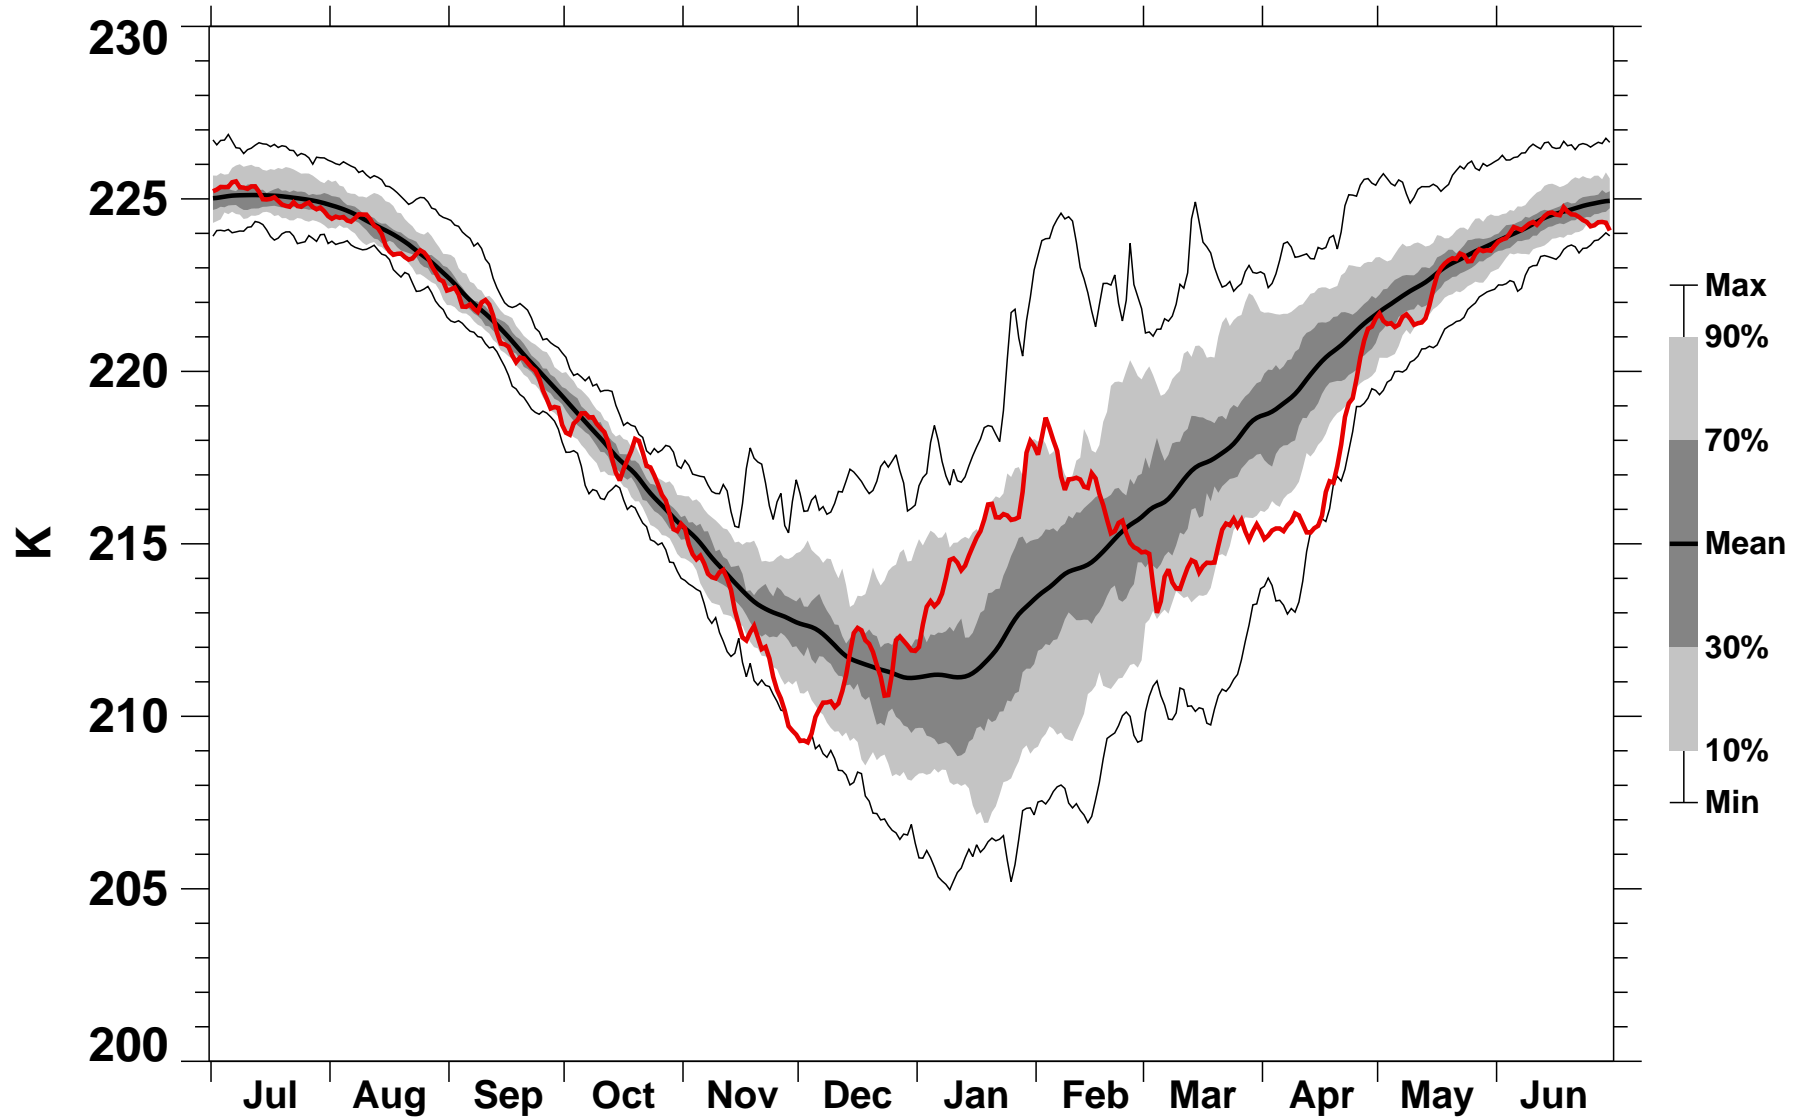

55-75°N Zonal Mean Temperature 70 hPa MERRA2

1978/1979–2022/2023

2020/2021