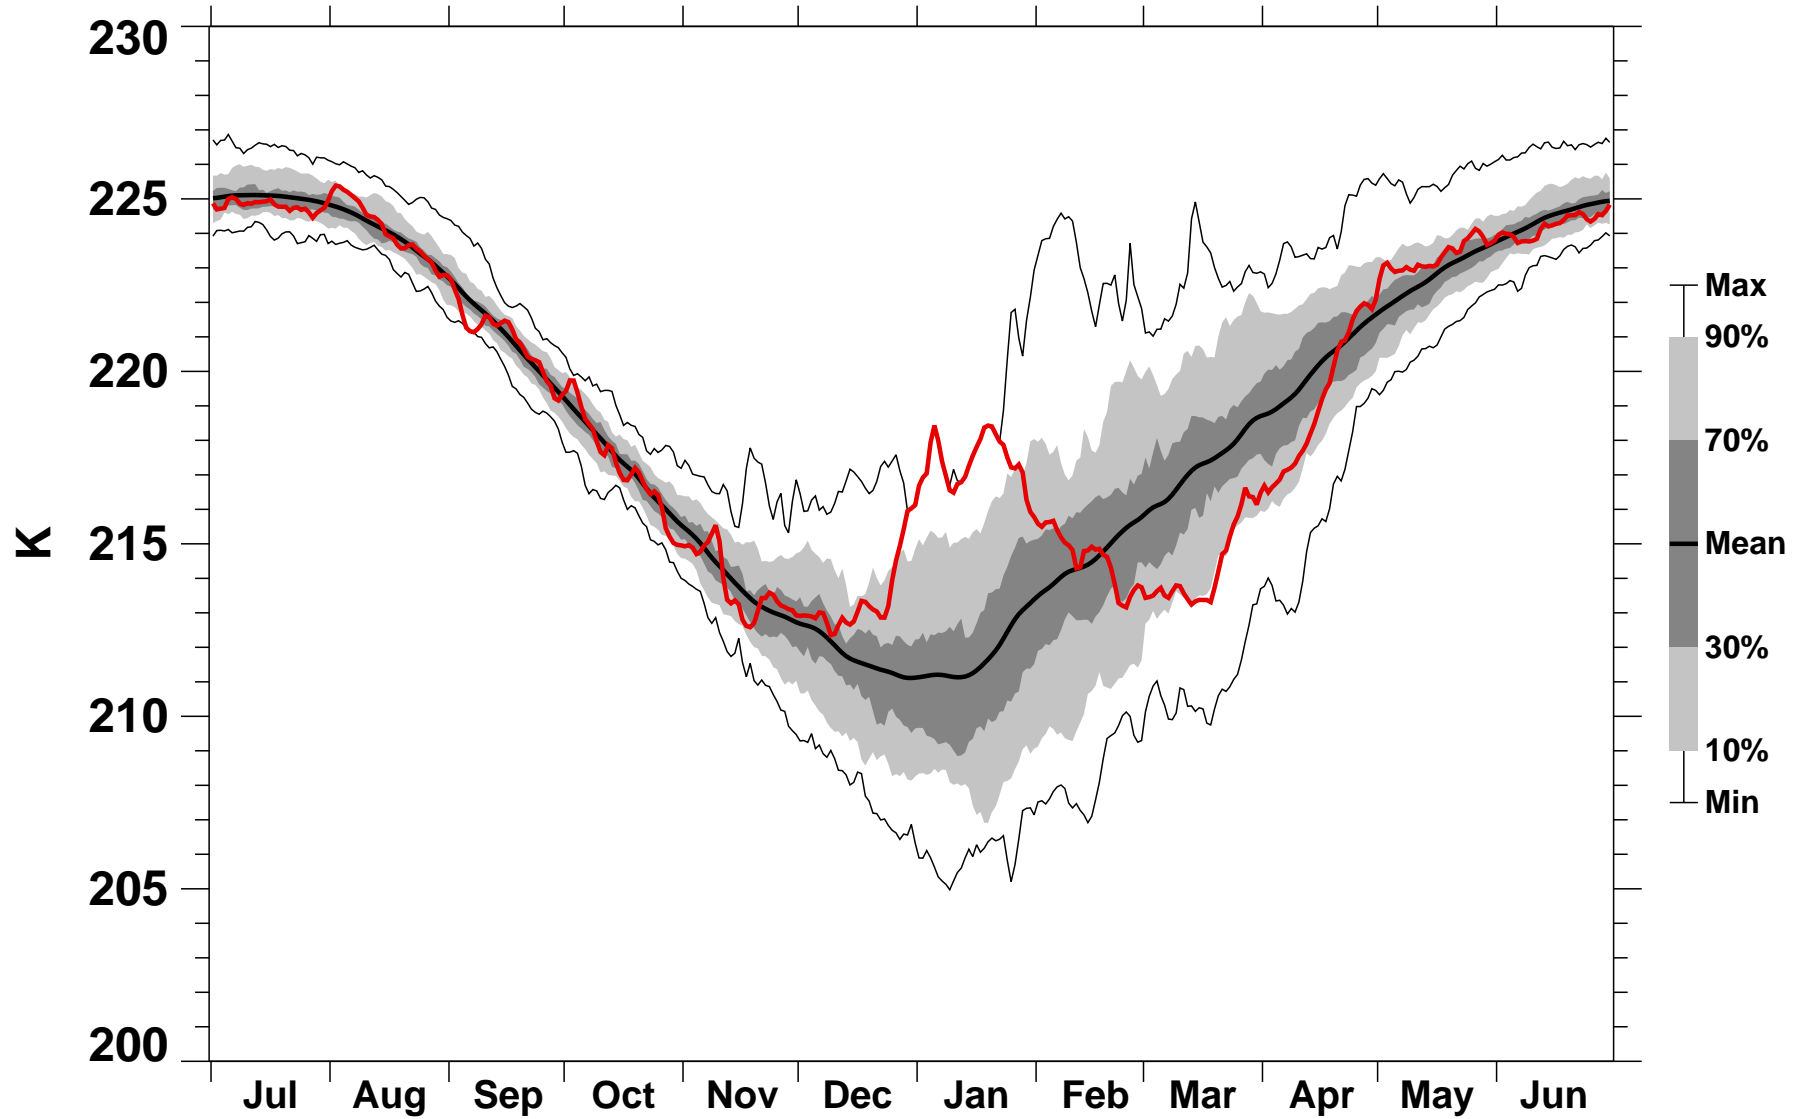

55-75°N Zonal Mean Temperature 70 hPa MERRA2

1978/1979–2022/2023

2018/2019