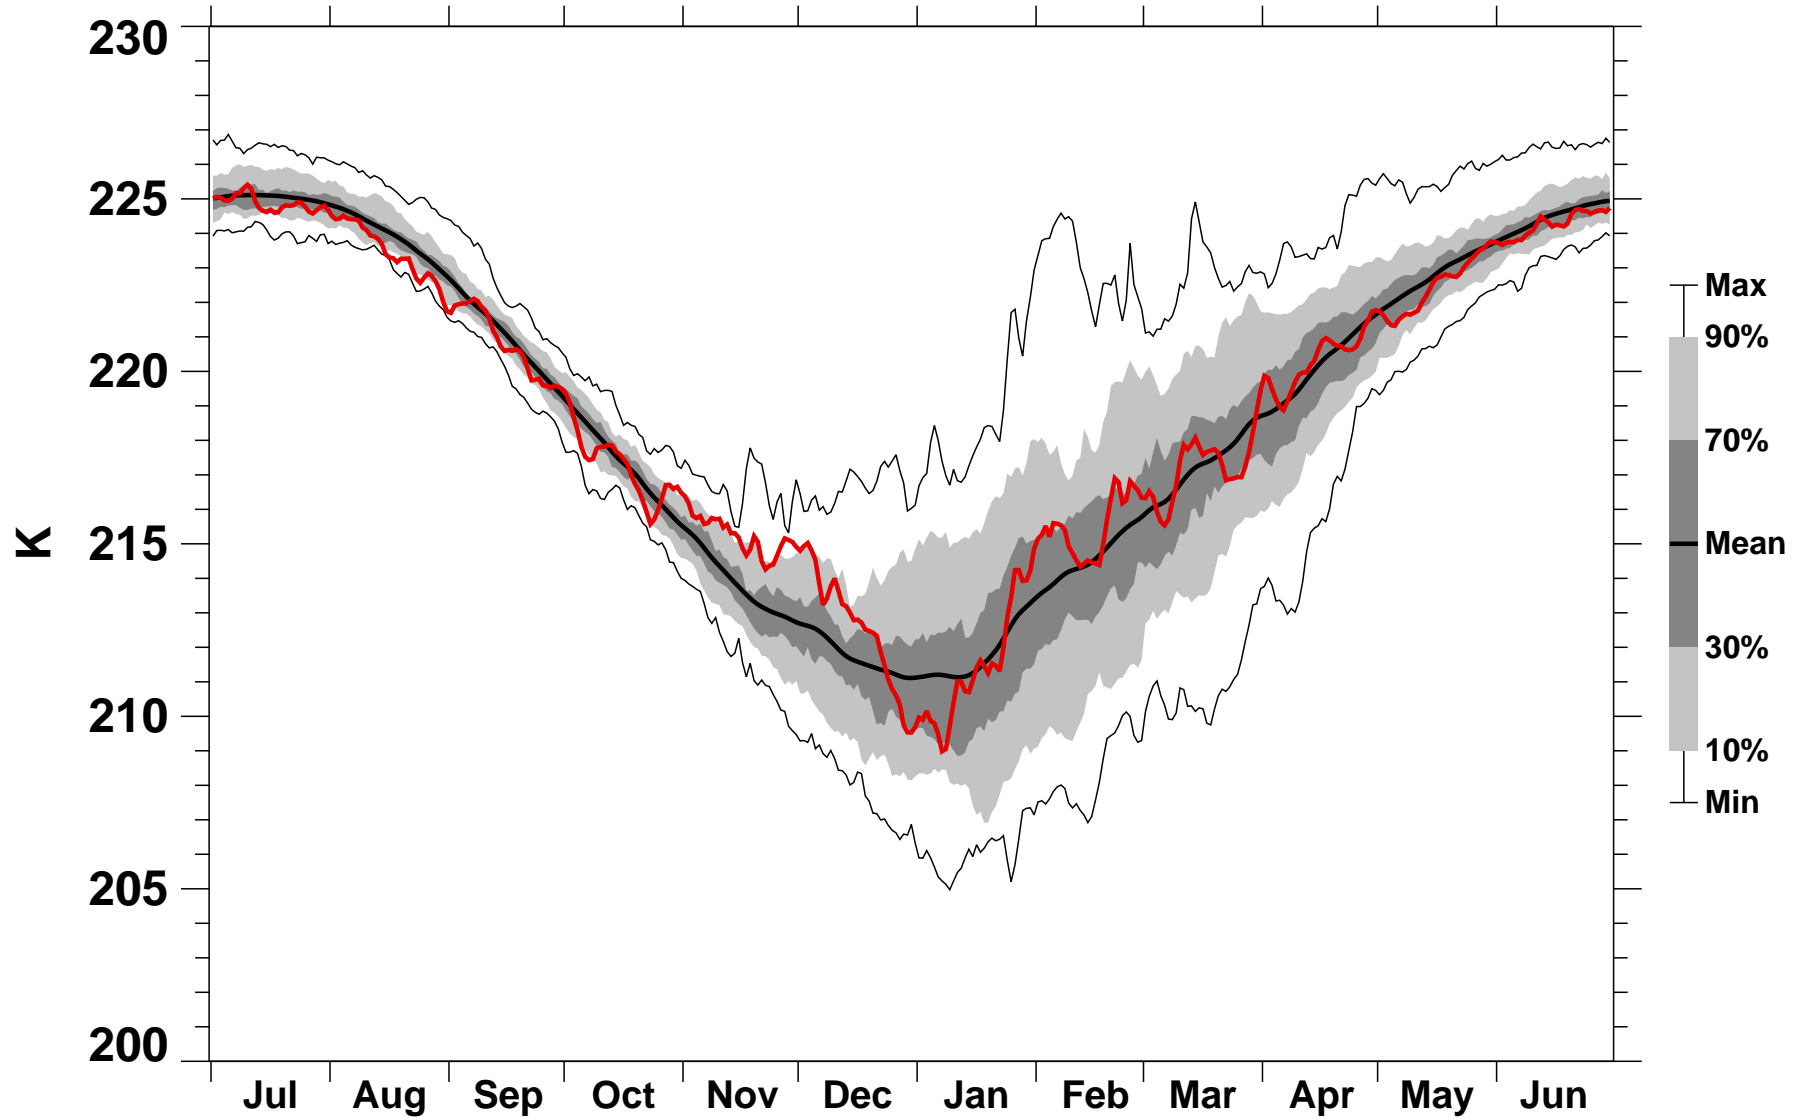

55-75°N Zonal Mean Temperature 70 hPa MERRA2

1978/1979-2022/2023

2016/2017