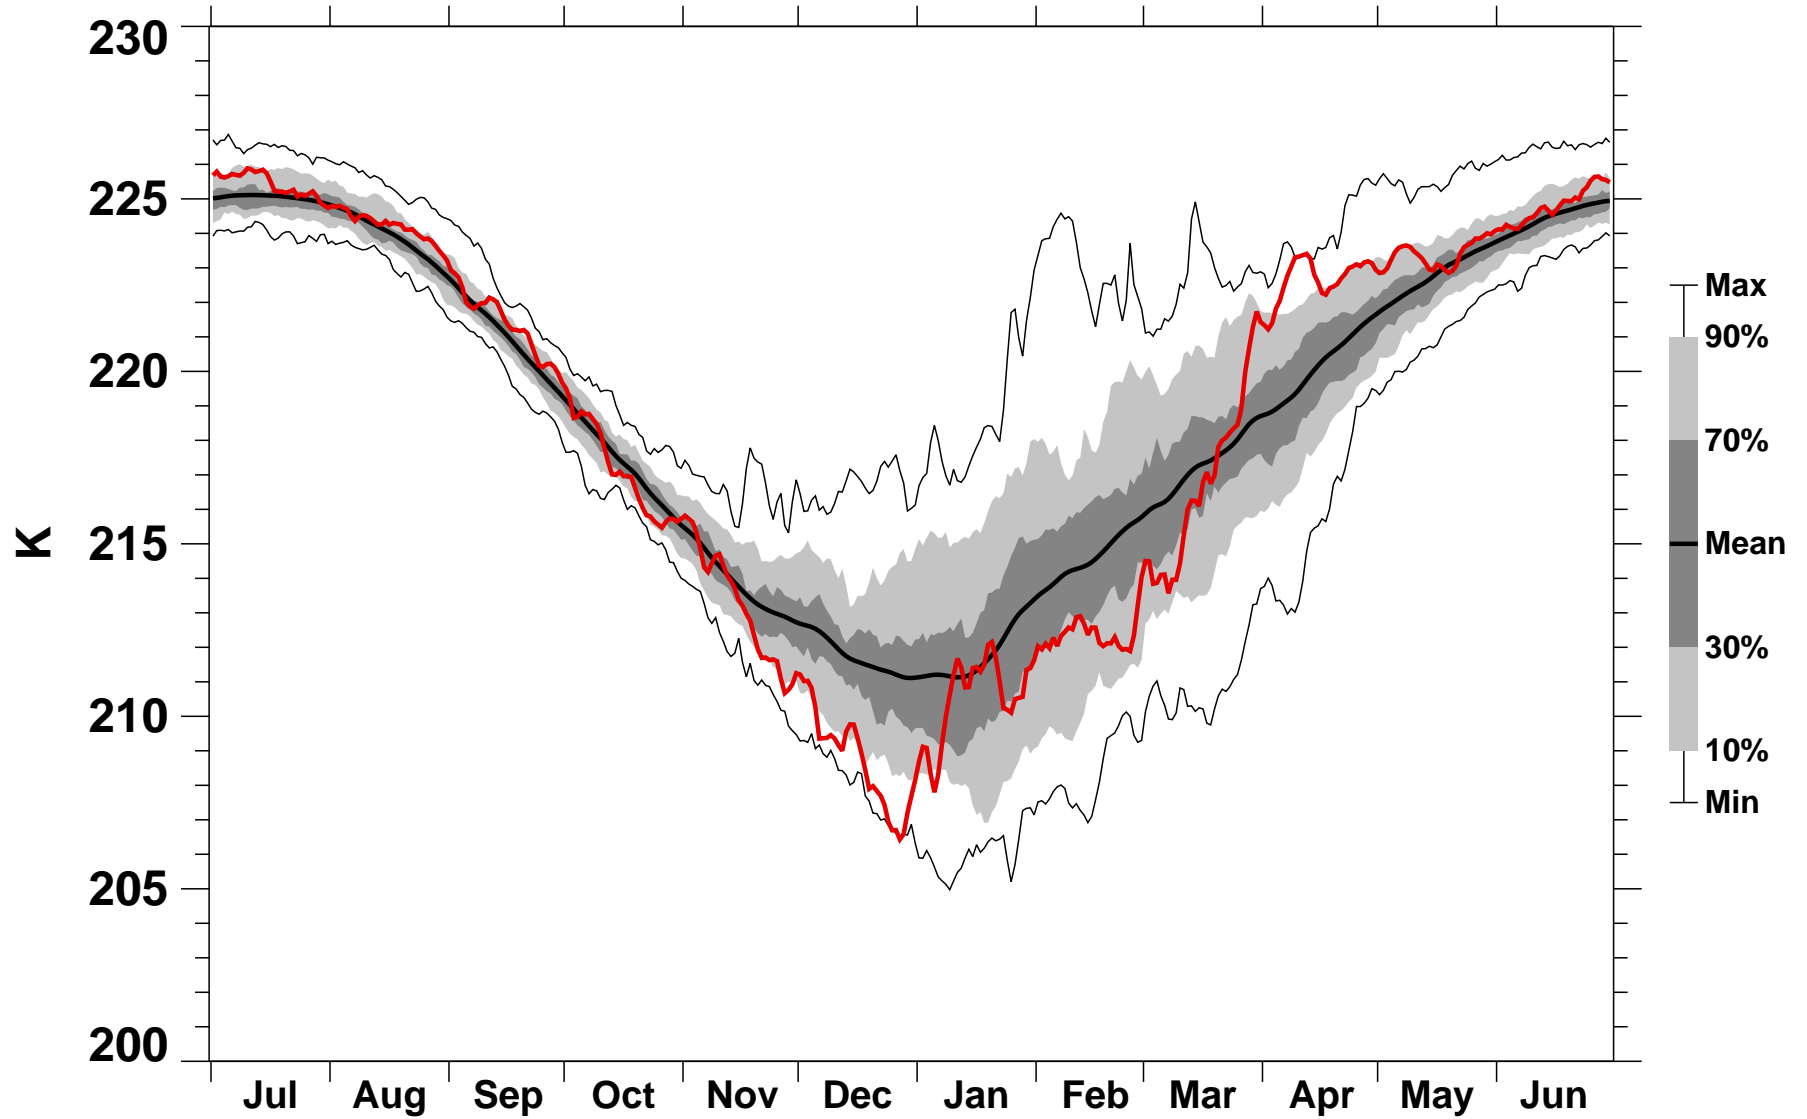

55-75°N Zonal Mean Temperature 70 hPa MERRA2

1978/1979–2022/2023

2013/2014