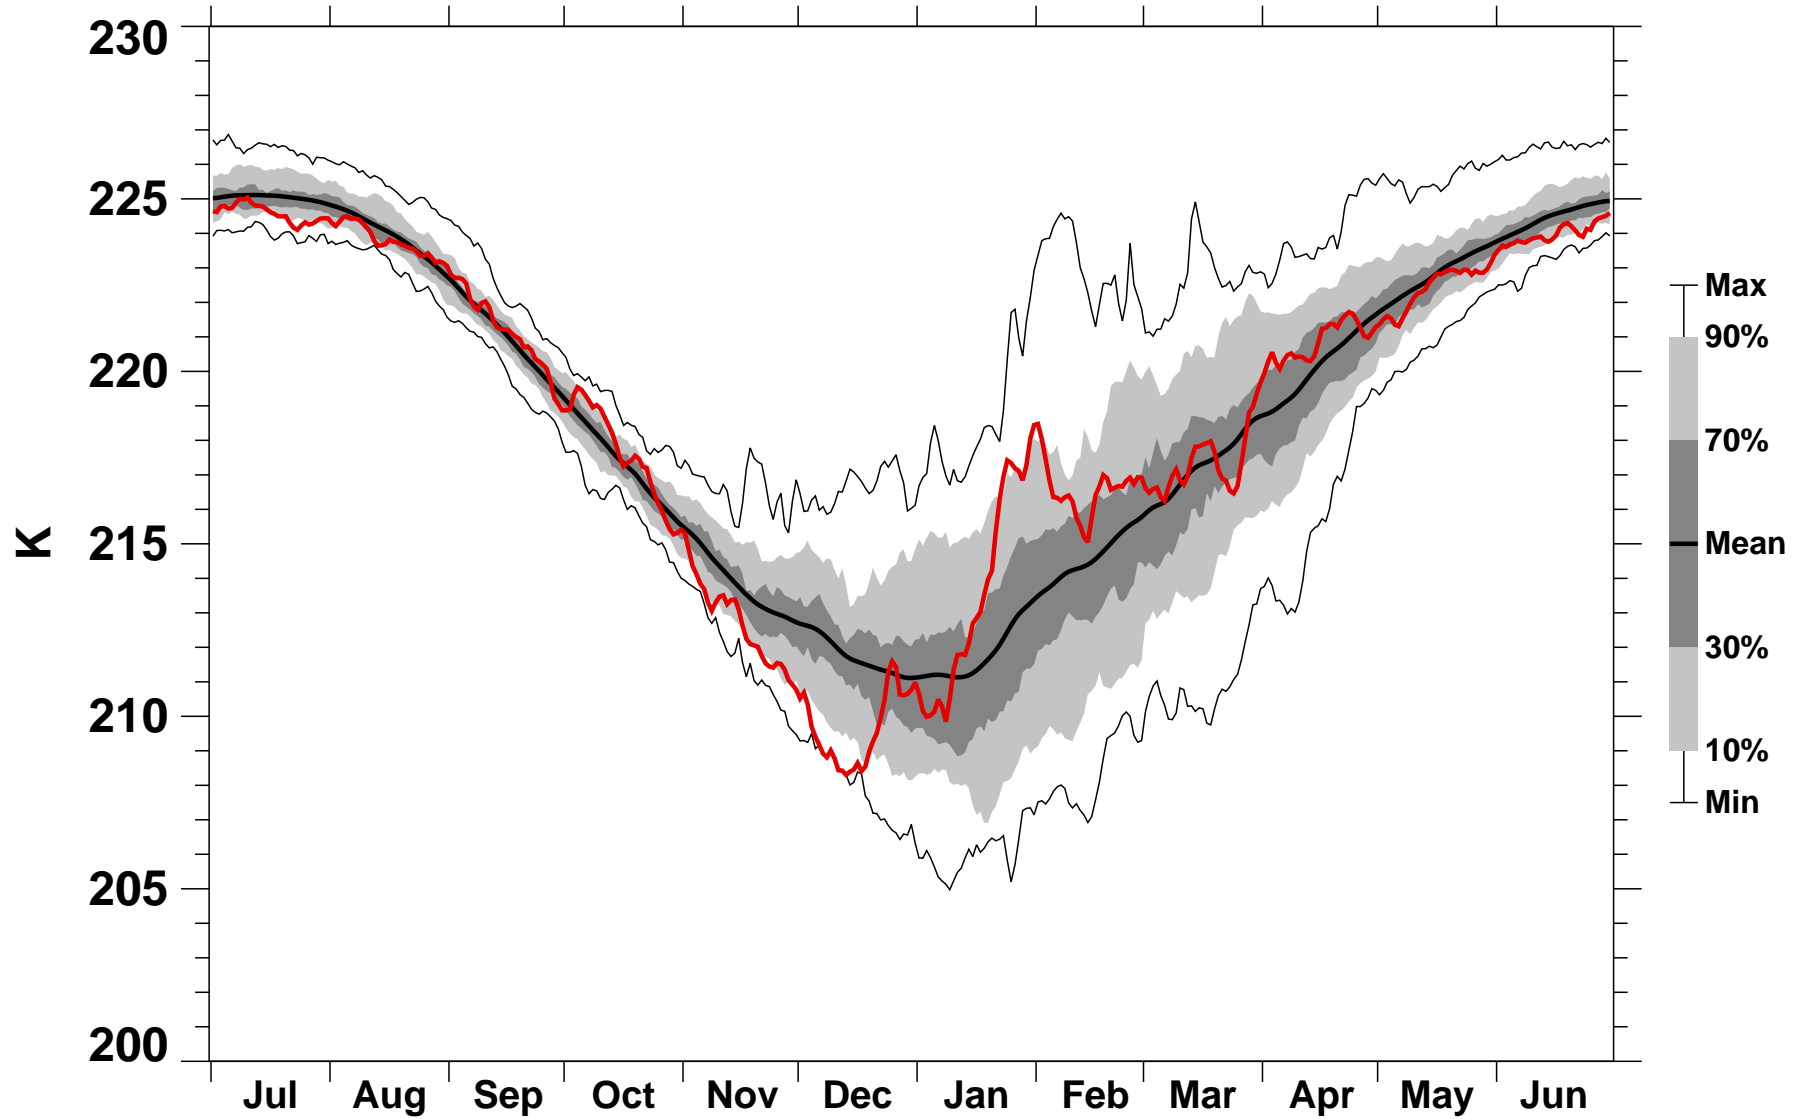

55-75°N Zonal Mean Temperature 70 hPa MERRA2

1978/1979–2022/2023

2011/2012