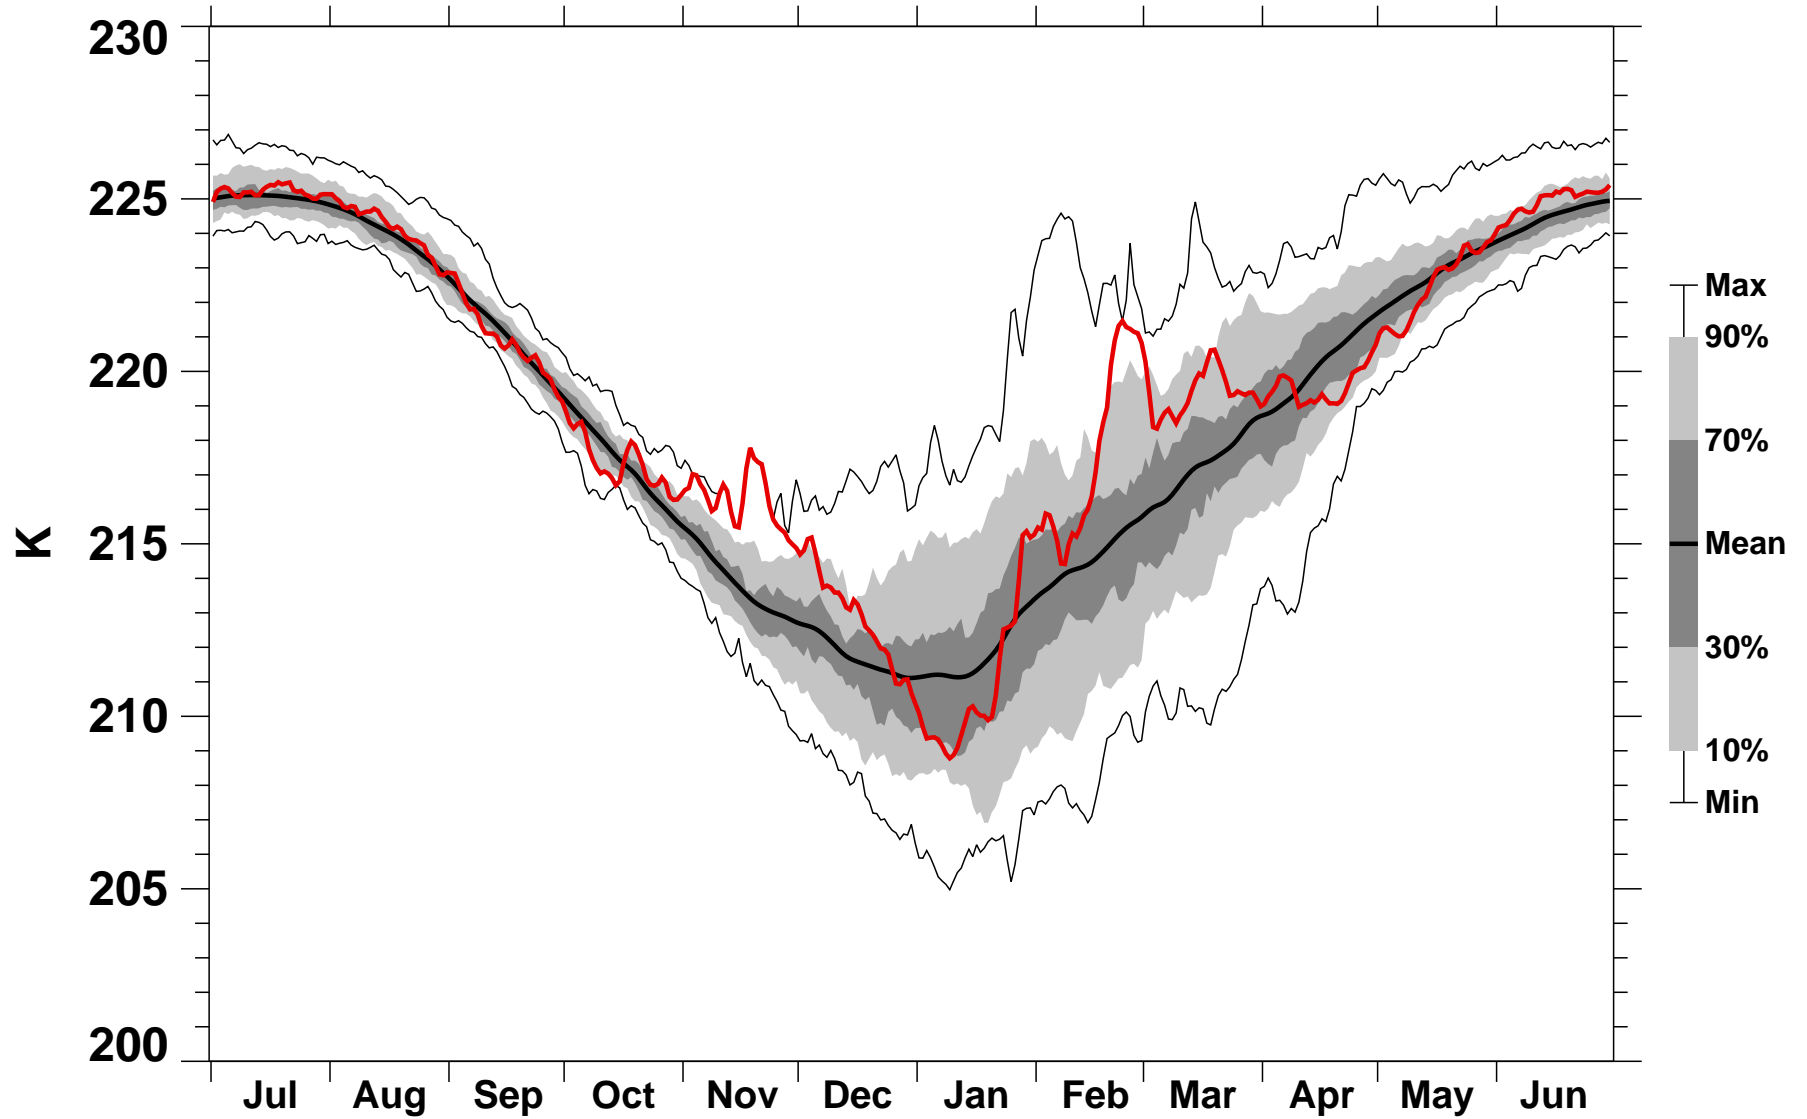

55-75°N Zonal Mean Temperature 70 hPa MERRA2

1978/1979–2022/2023

2009/2010