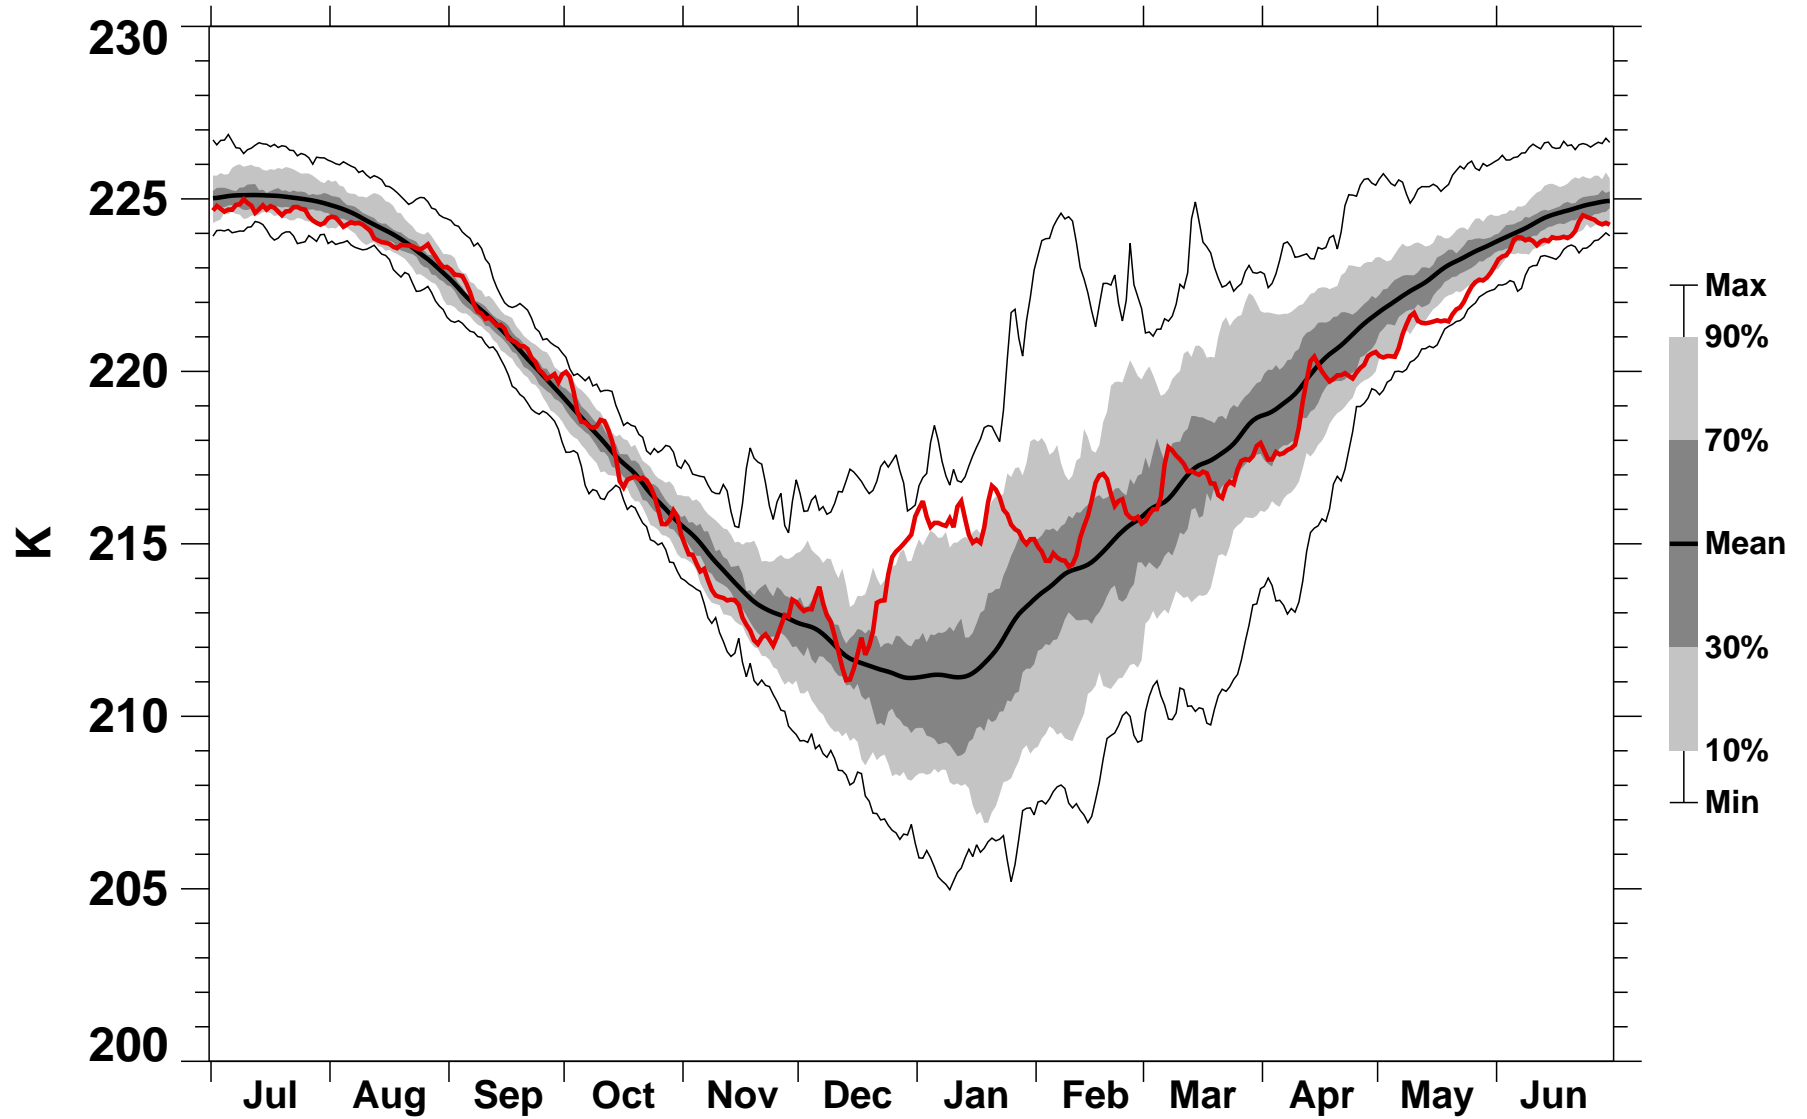

55-75°N Zonal Mean Temperature 70 hPa MERRA2

1978/1979–2022/2023

2001/2002