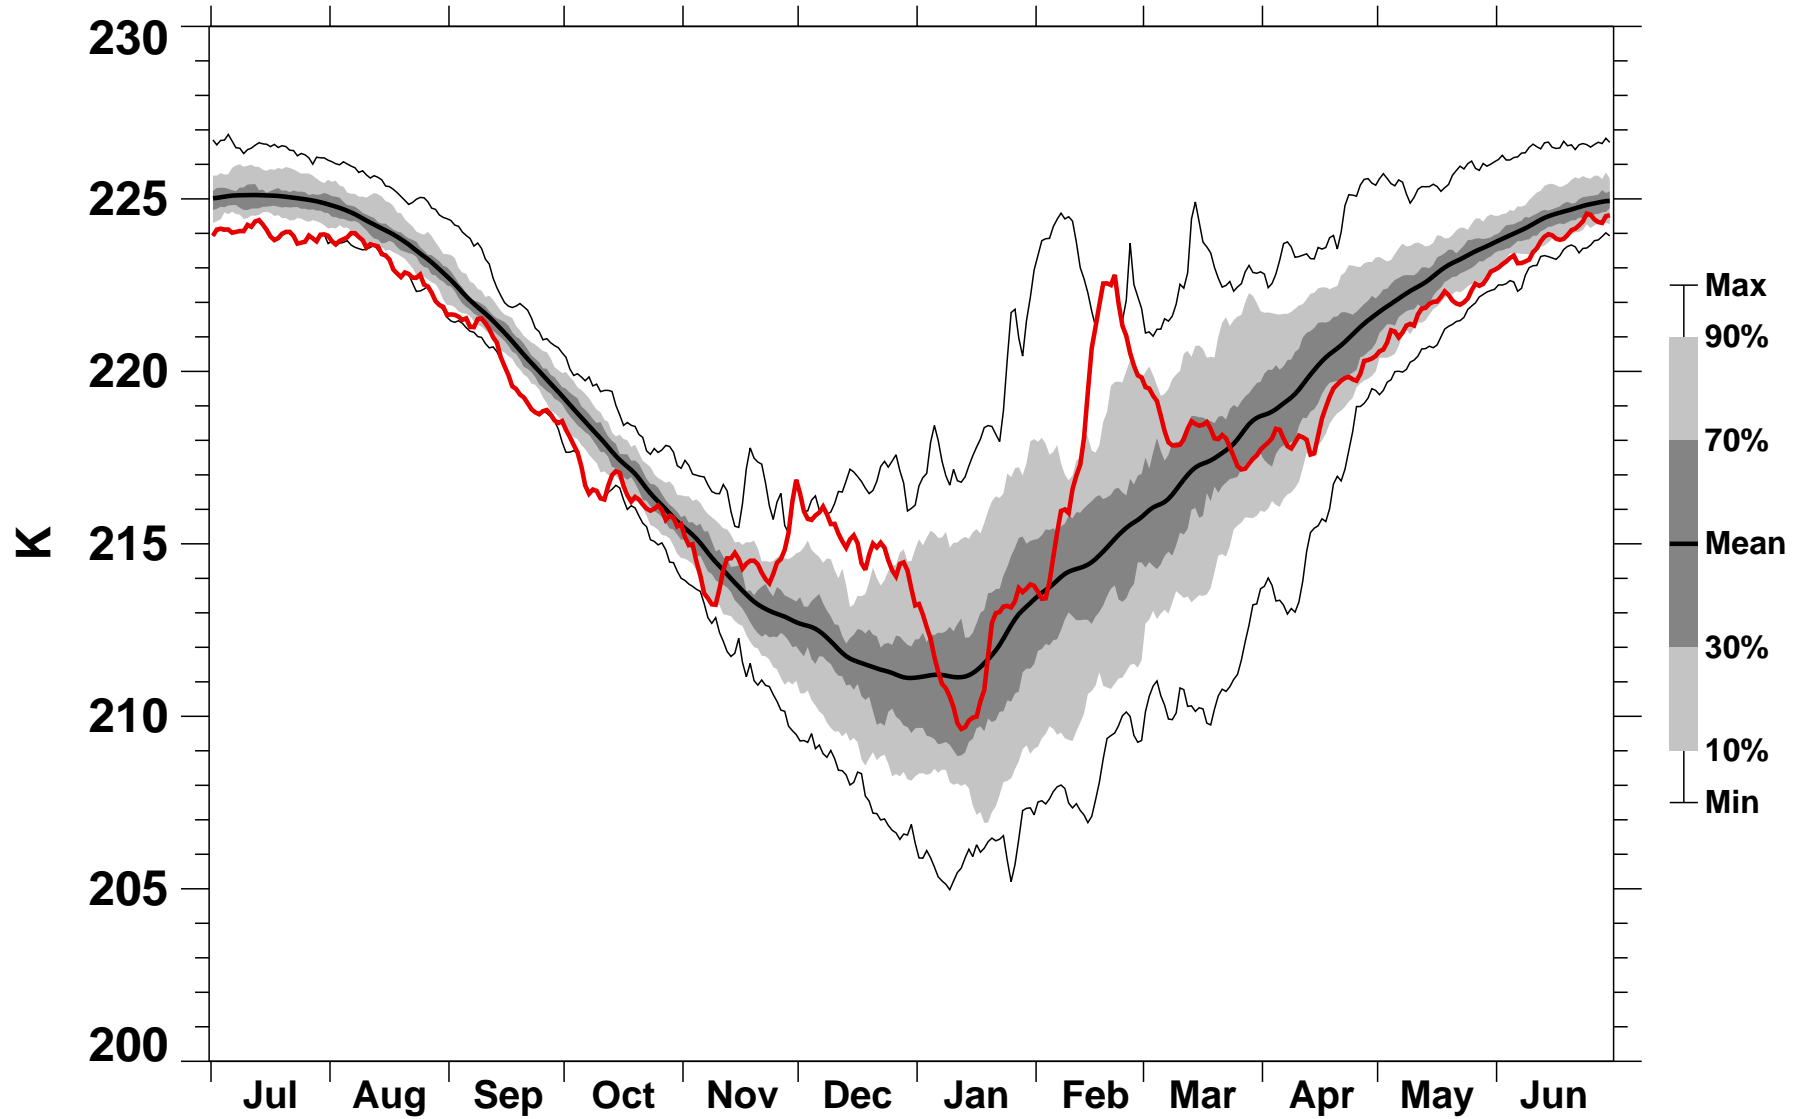

55-75°N Zonal Mean Temperature 70 hPa MERRA2

1978/1979–2022/2023

2000/2001